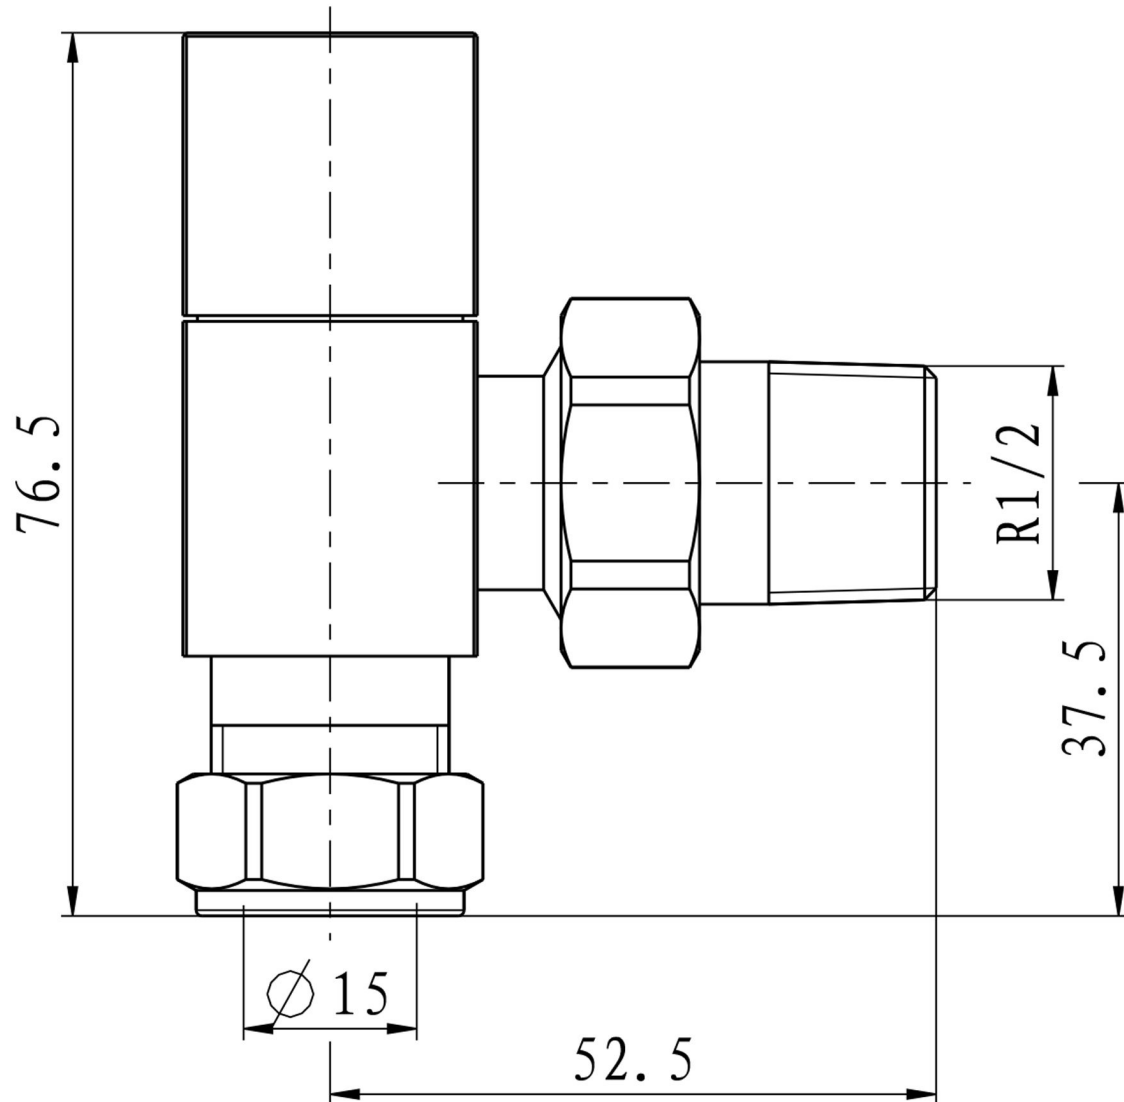

Square Angled Manual Radiator Valves (pair)

Technical Drawing

54.0057

54.0058

54.0059

54.0060

Eastbrook 

Eastbrook Road, Gloucester GL4 3DB