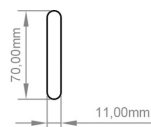

### General Information

Product:	89.0642
Description:	Helmsley 1400 x 500 Towel Rail
Website Link:	<a href="#">(Click Here)</a>
Product Type:	Towel Rail
Brand:	Eastbrook Company
Colour:	Matt Black
Material:	Mild Steel
Height (mm):	1400mm
Width (mm):	500mm
Net Weight (kg):	16.85kg
Product Range:	Helmsley

## Drawing

### Helmsley 1400 x 500/600mm. Technical Drawing

A SECTION

B SECTION

scale:1/2

**Eastbrook**   
Eastbrook Road, Gloucester GL4 3DB  
Technical Helpline : 01452 317890  
Mon - Fri / 8am - 5pm  
Email : [technical@eastbrookco.com](mailto:technical@eastbrookco.com)