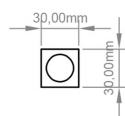

### General Information

Product:	89.0642
Description:	Helmsley 1400 x 500 Towel Rail
Website Link:	<a href="#">(Click Here)</a>
Product Type:	Towel Rail
Brand:	Eastbrook Company
Colour:	Matt Black
Material:	Mild Steel
Height (mm):	1400mm
Width (mm):	500mm
Net Weight (kg):	16.85kg
Product Range:	Helmsley

## Drawing

### Helmsley 1400 x 500/600mm. Technical Drawing

A SECTION

B SECTION

scale:1/2

**Eastbrook**   
Eastbrook Road, Gloucester GL4 3DB  
Technical Helpline : 01452 317890  
Mon - Fri / 8am - 5pm  
Email : [technical@eastbrookco.com](mailto:technical@eastbrookco.com)