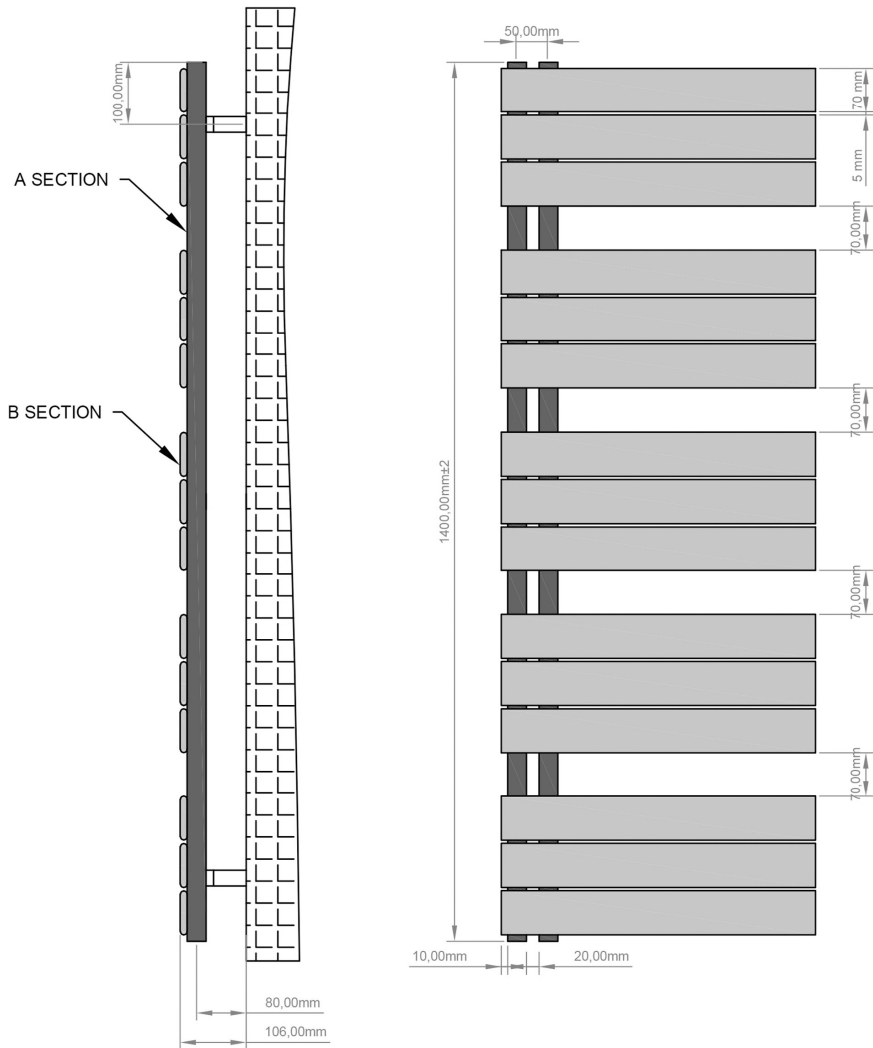

### General Information

Product:	89.0642
Description:	Helmsley 1400 x 500 Towel Rail
Website Link:	<a href="#">(Click Here)</a>
Product Type:	Towel Rail
Brand:	Eastbrook Company
Colour:	Matt Black
Material:	Mild Steel
Height (mm):	1400mm
Width (mm):	500mm
Net Weight (kg):	16.85kg
Product Range:	Helmsley

## Drawing

### Helmsley 1400 x 500/600mm. Technical Drawing

A SECTION

B SECTION

scale:1/2

**Eastbrook**   
Eastbrook Road, Gloucester GL4 3DB  
Technical Helpline : 01452 317890  
Mon - Fri / 8am - 5pm  
Email : [technical@eastbrookco.com](mailto:technical@eastbrookco.com)