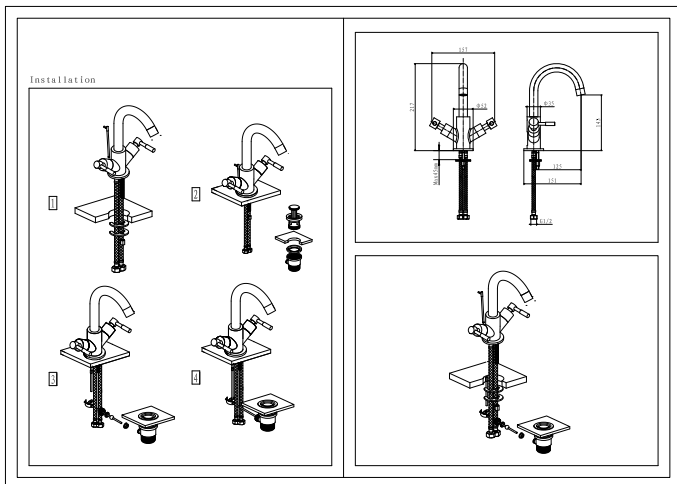

DATASHEET

Image

Drawing

General Information

| | |
|-----------------------|--|
| Product: | 79.0020 |
| Description: | Leith Basin Mono inc push button waste |
| Website Link: | (Click Here) |
| Product Type: | Basin Taps |
| Brand: | Eastbrook Company |
| Colour: | Chrome |
| Material: | Solid Brass |
| Height (mm): | 217mm |
| Width (mm): | 163mm |
| Length (mm): | 167mm |
| Net Weight (kg) (kg): | 1.7kg |
| Product Range: | Leith |

Product Specifications

| | |
|---------------------------------|-----------|
| Warranty: | 5 Year(s) |
| Finish: | Polished |
| Mounting: | Deck |
| Flow rate Litres/Min (1.0 bar): | 24.1 |
| Flow rate Litres/Min (2.0 bar): | 33.5 |
| Flow rate Litres/Min (3.0 bar): | 43.6 |
| Minimum Bar Pressure re- | 0.2 |