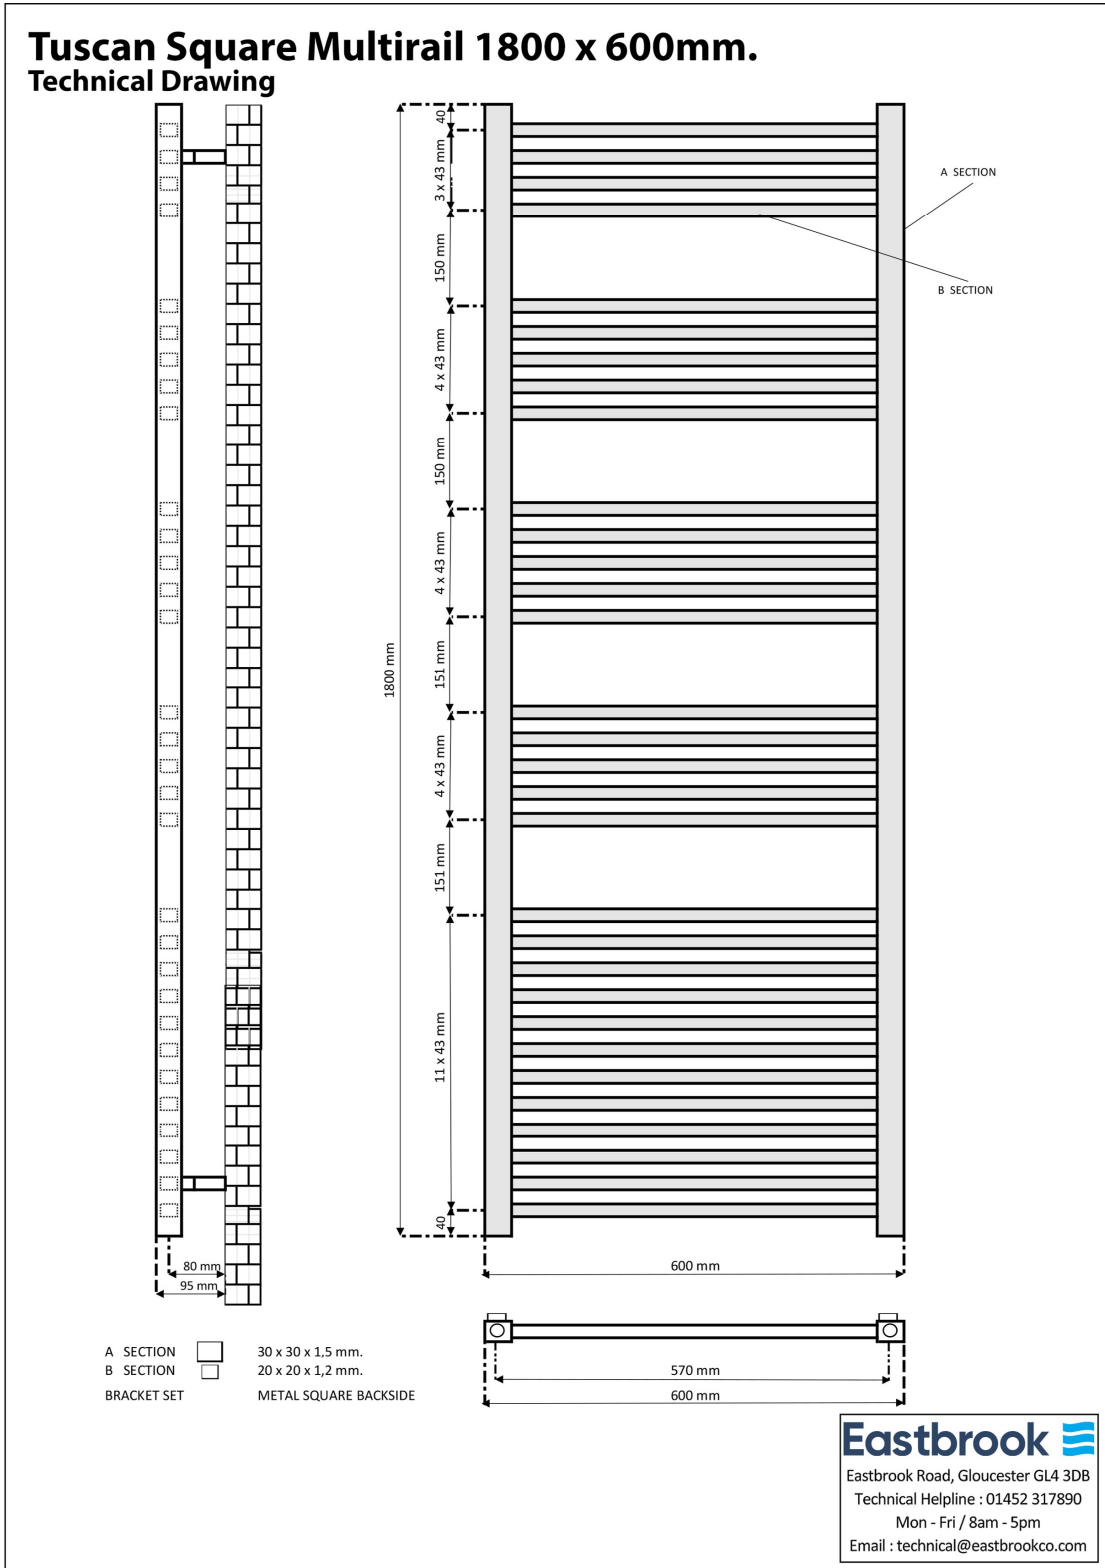

Drawing

Eastbrook
Eastbrook Road, Gloucester GL4 3DB
Technical Helpline : 01452 317890
Mon - Fri / 8am - 5pm
Email : technical@eastbrookco.com