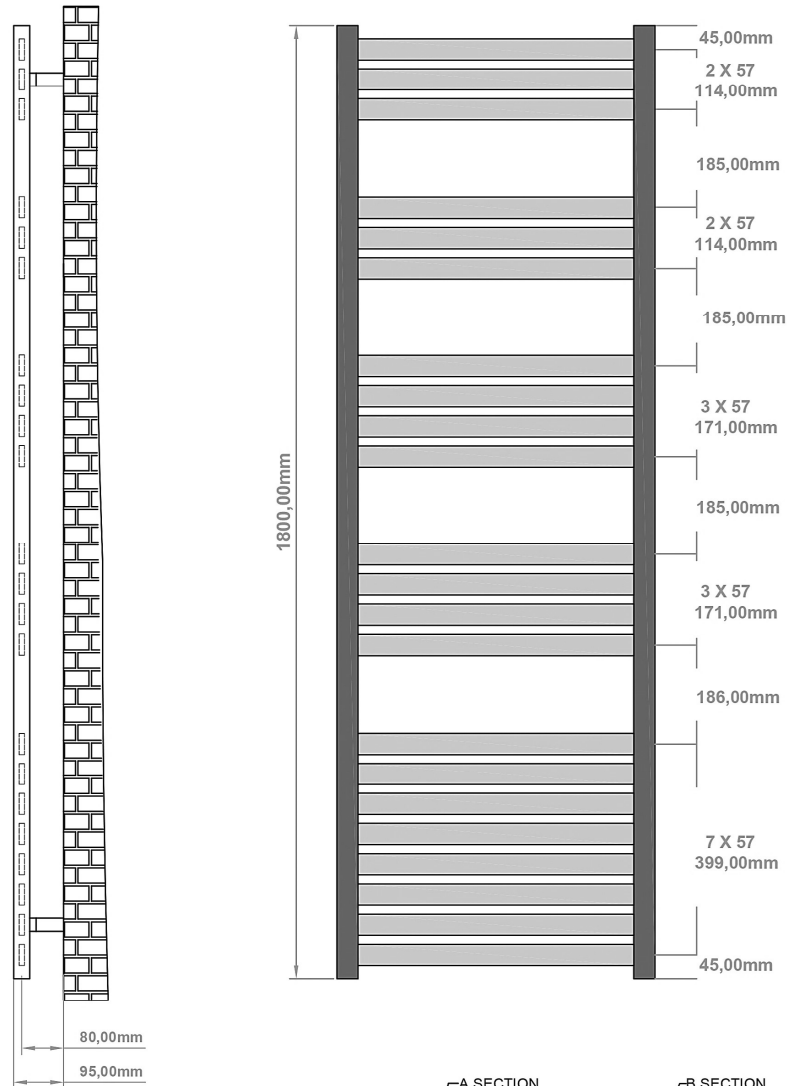

DATASHEET

Image

General Information

Product:	89:1303
Description:	Defford 1800 x 600mm Towel Rail
Website Link:	(Click Here)
Product Type:	Towel Rail
Brand:	Eastbrook Company
Colour:	Chrome
Material:	Mild Steel
Height (mm):	1800mm
Width (mm):	600mm
Net Weight (kg):	17.19kg
Product Range:	Defford

Product Specifications

Warranty:	5 Year(s)
Supplied with fixings:	Yes
BTU $\Delta T50^{\circ}\text{C}$:	1709
BTU $\Delta T60^{\circ}\text{C}$:	2152
Watts $\Delta T50^{\circ}\text{C}$:	501
Watts $\Delta T60^{\circ}\text{C}$:	631

Drawing

Defford 1800 x 600mm. Technical Drawing

scale: 1/5

Eastbrook 
Eastbrook Road, Gloucester GL4 3DB
Technical Helpline : 01452 317890
Mon - Fri / 8am - 5pm
Email : technical@eastbrookco.com