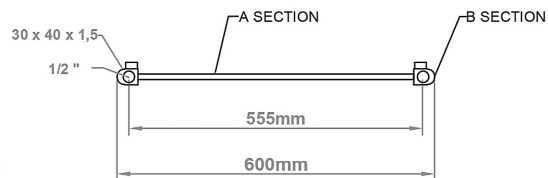

DATASHEET

Image

General Information

Product:	89:1303
Description:	Defford 1800 x 600mm Towel Rail
Website Link:	(Click Here)
Product Type:	Towel Rail
Brand:	Eastbrook Company
Colour:	Chrome
Material:	Mild Steel
Height (mm):	1800mm
Width (mm):	600mm
Net Weight (kg):	17.19kg
Product Range:	Defford

Drawing

Defford 1800 x 600mm. Technical Drawing

scale: 1/5

Eastbrook 
Eastbrook Road, Gloucester GL4 3DB
Technical Helpline : 01452 317890
Mon - Fri / 8am - 5pm
Email : technical@eastbrookco.com