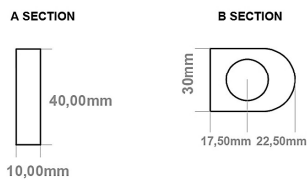

DATASHEET

Image

General Information

Product:	89:1303
Description:	Defford 1800 x 600mm Towel Rail
Website Link:	(Click Here)
Product Type:	Towel Rail
Brand:	Eastbrook Company
Colour:	Chrome
Material:	Mild Steel
Height (mm):	1800mm
Width (mm):	600mm
Net Weight (kg):	17.19kg
Product Range:	Defford

Drawing

Defford 1800 x 600mm. Technical Drawing

scale: 1/5

Eastbrook 
Eastbrook Road, Gloucester GL4 3DB
Technical Helpline : 01452 317890
Mon - Fri / 8am - 5pm
Email : technical@eastbrookco.com