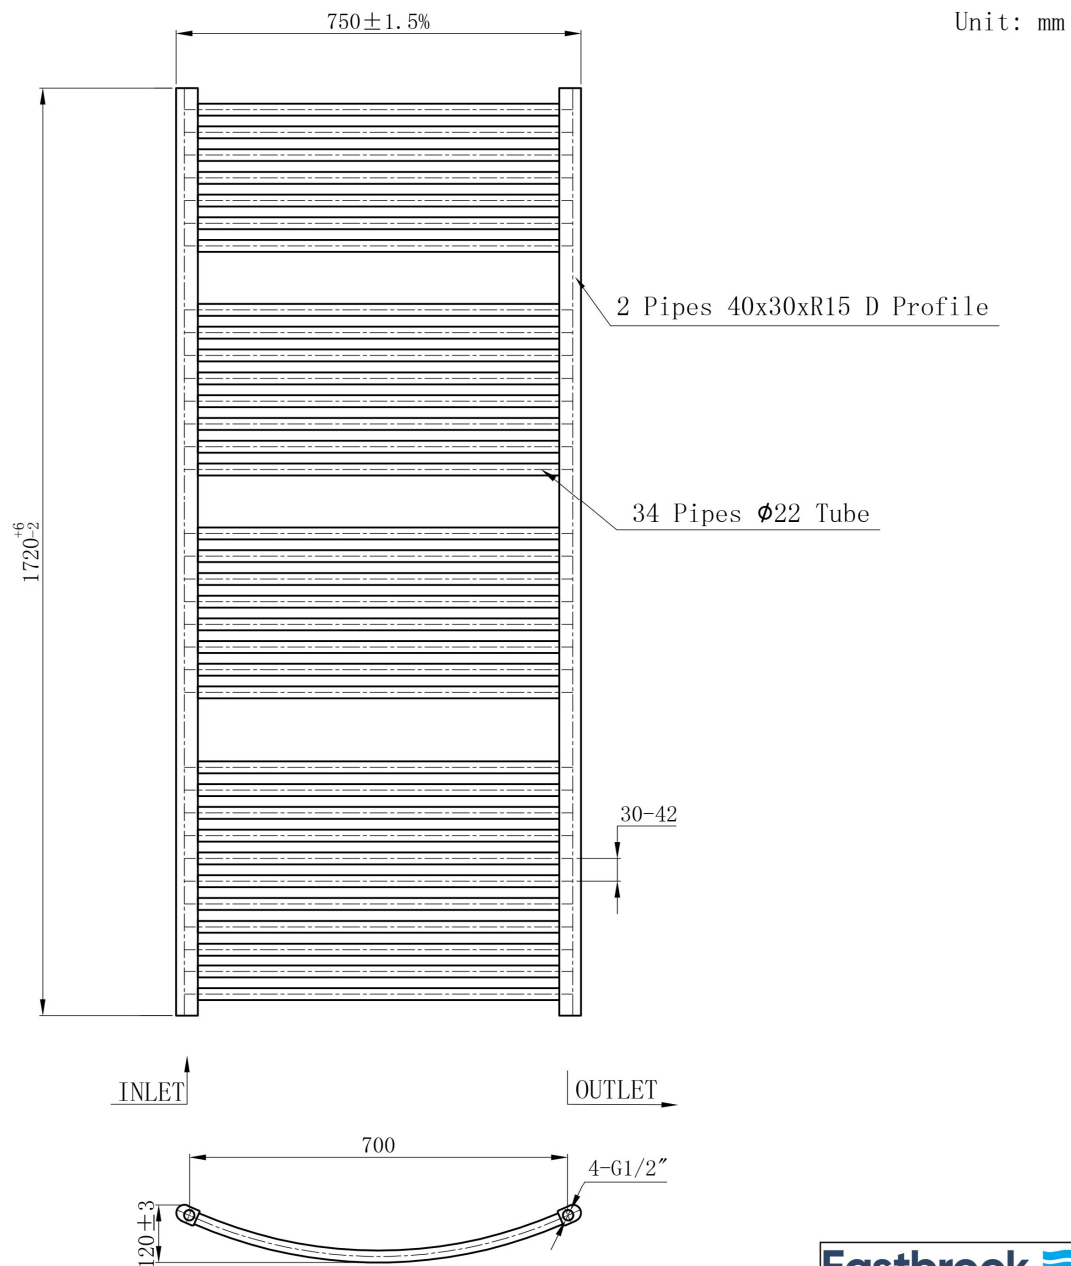

DATASHEET

Image

General Information

Product:	41.0307
Description:	Curved Biava Multirail 1720 x 750
Website Link:	(Click Here)
Product Type:	Towel Rail
Brand:	Eastbrook Company
Colour:	Gloss White
Material:	Mild Steel
Height (mm):	1720mm
Width (mm):	750mm
Net Weight (kg):	16.88kg
Product Range:	Biava Multirail

Drawing

Biava Multirail Curved 1720 x 750mm. Technical Drawing

Eastbrook 
Eastbrook Road, Gloucester GL4 3DB
Technical Helpline : 01452 317890
Mon - Fri / 8am - 5pm
Email : technical@eastbrookco.com