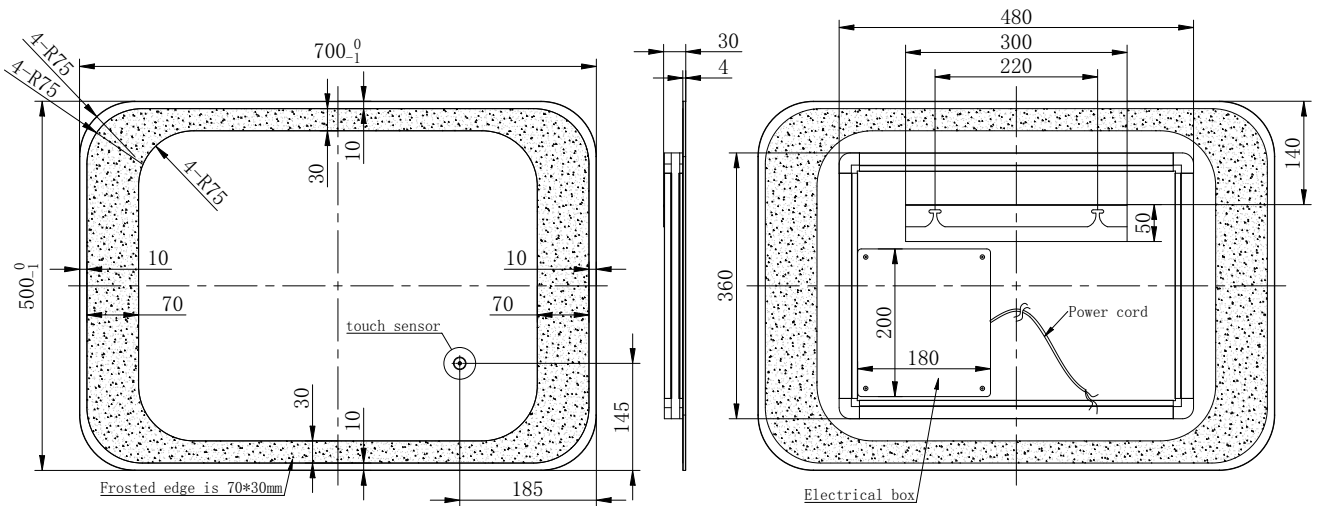

DATASHEET

Image

General Information

Product:	40.1001
Description:	Treviso 700 x 500mm LED Landscape Mirror
Website Link:	(Click Here)
Product Type:	LED Mirror
Brand:	Eastbrook Company
Colour:	Blue LED
Material:	Glass/Wood
Height (mm):	500mm
Width (mm):	700mm
Length (mm):	45mm
Net Weight (kg):	4.8kg
Product Range:	Treviso

Product Specifications

Warranty:	2 Year(s)
Shape:	Rectangle
Supplied with fixings:	Yes
Mounting:	Wall
Orientation:	Horizontal

Drawing

front view (horizontal)

back view (horizontal)