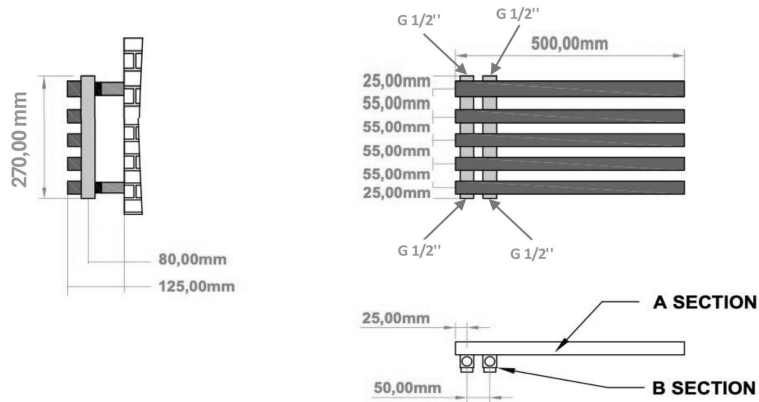

### General Information

Product:	89.1765
Description:	Reinbach 270 x 500mm Towel Rail
Brand:	Eastbrook Company
Colour:	Matt Grey
Material:	Mild Steel
Height (mm):	270mm
Width (mm):	500mm
Net Weight (kg):	4.41kg
Product Range:	Reinbach

### Reinbach 270 x 500mm. Technical Drawing

scale: 1/2

**Eastbrook **  
Eastbrook Road, Gloucester GL4 3DB  
Technical Helpline : 01452 317890  
Mon - Fri / 8am - 5pm  
Email : [technical@eastbrookco.com](mailto:technical@eastbrookco.com)