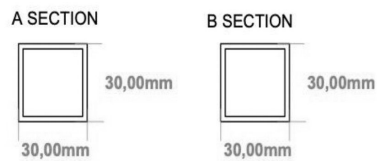

DATASHEET

Image

General Information

Product:	89.1765
Description:	Reinbach 270 x 500mm Towel Rail
Brand:	Eastbrook Company
Colour:	Matt Grey
Material:	Mild Steel
Height (mm):	270mm
Width (mm):	500mm
Net Weight (kg):	4.41kg
Product Range:	Reinbach

Product Specifications

Finish:	Matt
BTU $\Delta T50^{\circ}\text{C}$:	539
BTU $\Delta T60^{\circ}\text{C}$:	682
Watts $\Delta T50^{\circ}\text{C}$:	158
Watts $\Delta T60^{\circ}\text{C}$:	200

Drawing

Reinbach 270 x 500mm. Technical Drawing

scale: 1/2

Eastbrook
Eastbrook Road, Gloucester GL4 3DB
Technical Helpline : 01452 317890
Mon - Fri / 8am - 5pm
Email : technical@eastbrookco.com