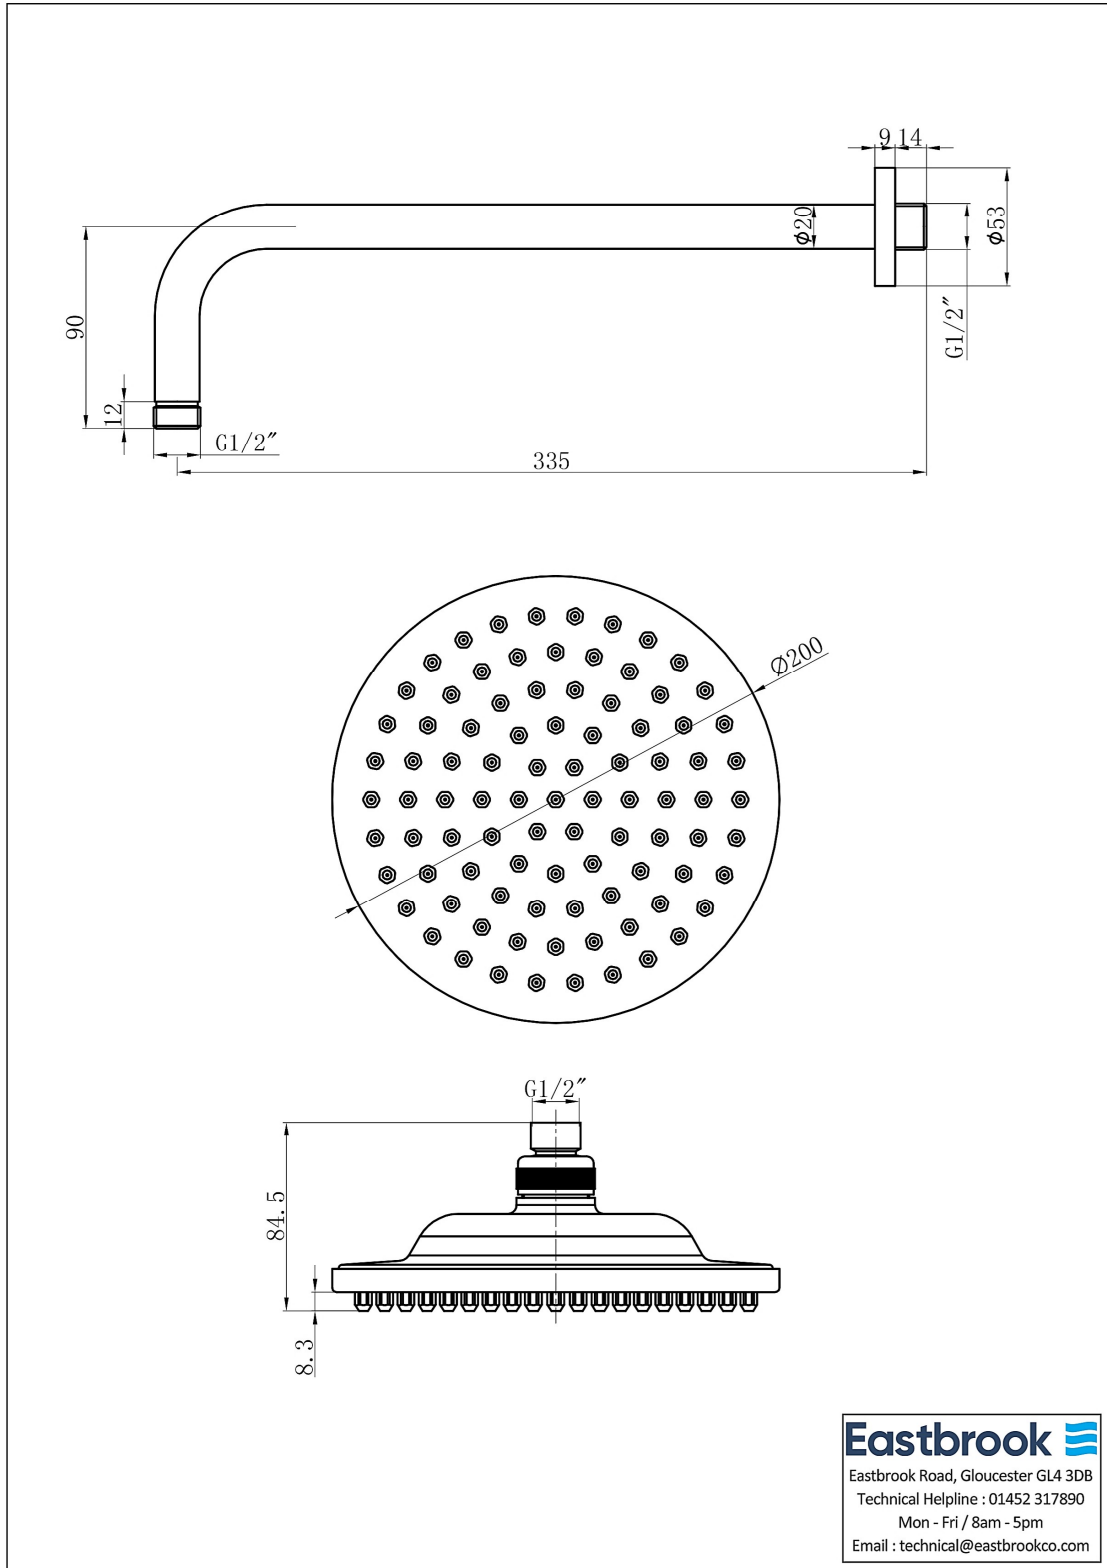

DATASHEET

Image

General Information

| | |
|------------------|--------------------------------------|
| Product: | 93.0051 |
| Description: | Traditional 8 Inch Shower Rose & Arm |
| Website Link: | (Click Here) |
| Product Type: | Shower Head |
| Brand: | Eastbrook Company |
| Colour: | Chrome |
| Height (mm): | 192mm |
| Width (mm): | 200mm |
| Length (mm): | 435mm |
| Net Weight (kg): | 0.6kg |

Product Specifications

| | |
|--------------------------|----------|
| Finish: | Polished |
| Minimum Bar Pressure re- | 0.5 |

Drawing

Eastbrook 
Eastbrook Road, Gloucester GL4 3DB
Technical Helpline : 01452 317890
Mon - Fri / 8am - 5pm
Email : technical@eastbrookco.com