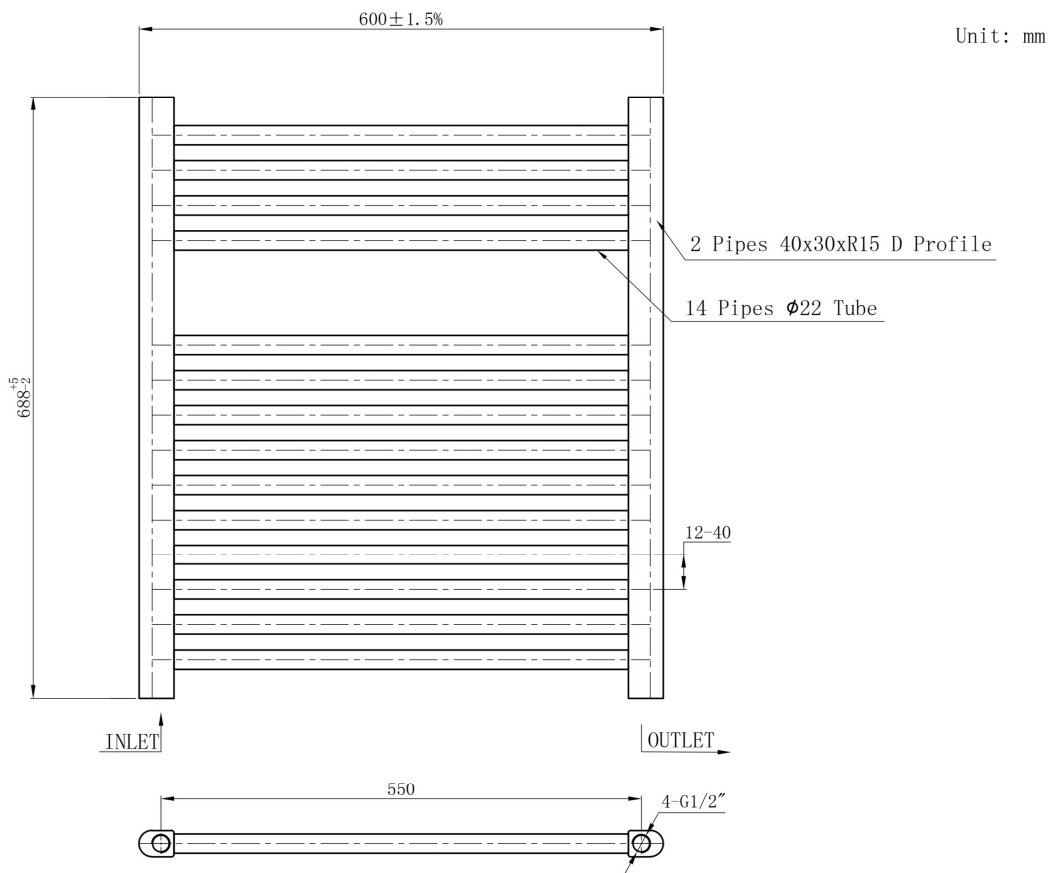

DATASHEET

Image

General Information

Product:	41.0280
Description:	Straight Biava Multirail 688 x 600
Website Link:	(Click Here)
Product Type:	Towel Rail
Brand:	Eastbrook Company
Colour:	Gloss White
Material:	Mild Steel
Height (mm):	688mm
Width (mm):	600mm
Net Weight (kg):	5.98kg
Product Range:	Biava Multirail

Drawing

Biava Multirail Straight 688 x 600mm. Technical Drawing

Eastbrook 
Eastbrook Road, Gloucester GL4 3DB
Technical Helpline : 01452 317890
Mon - Fri / 8am - 5pm
Email : technical@eastbrookco.com