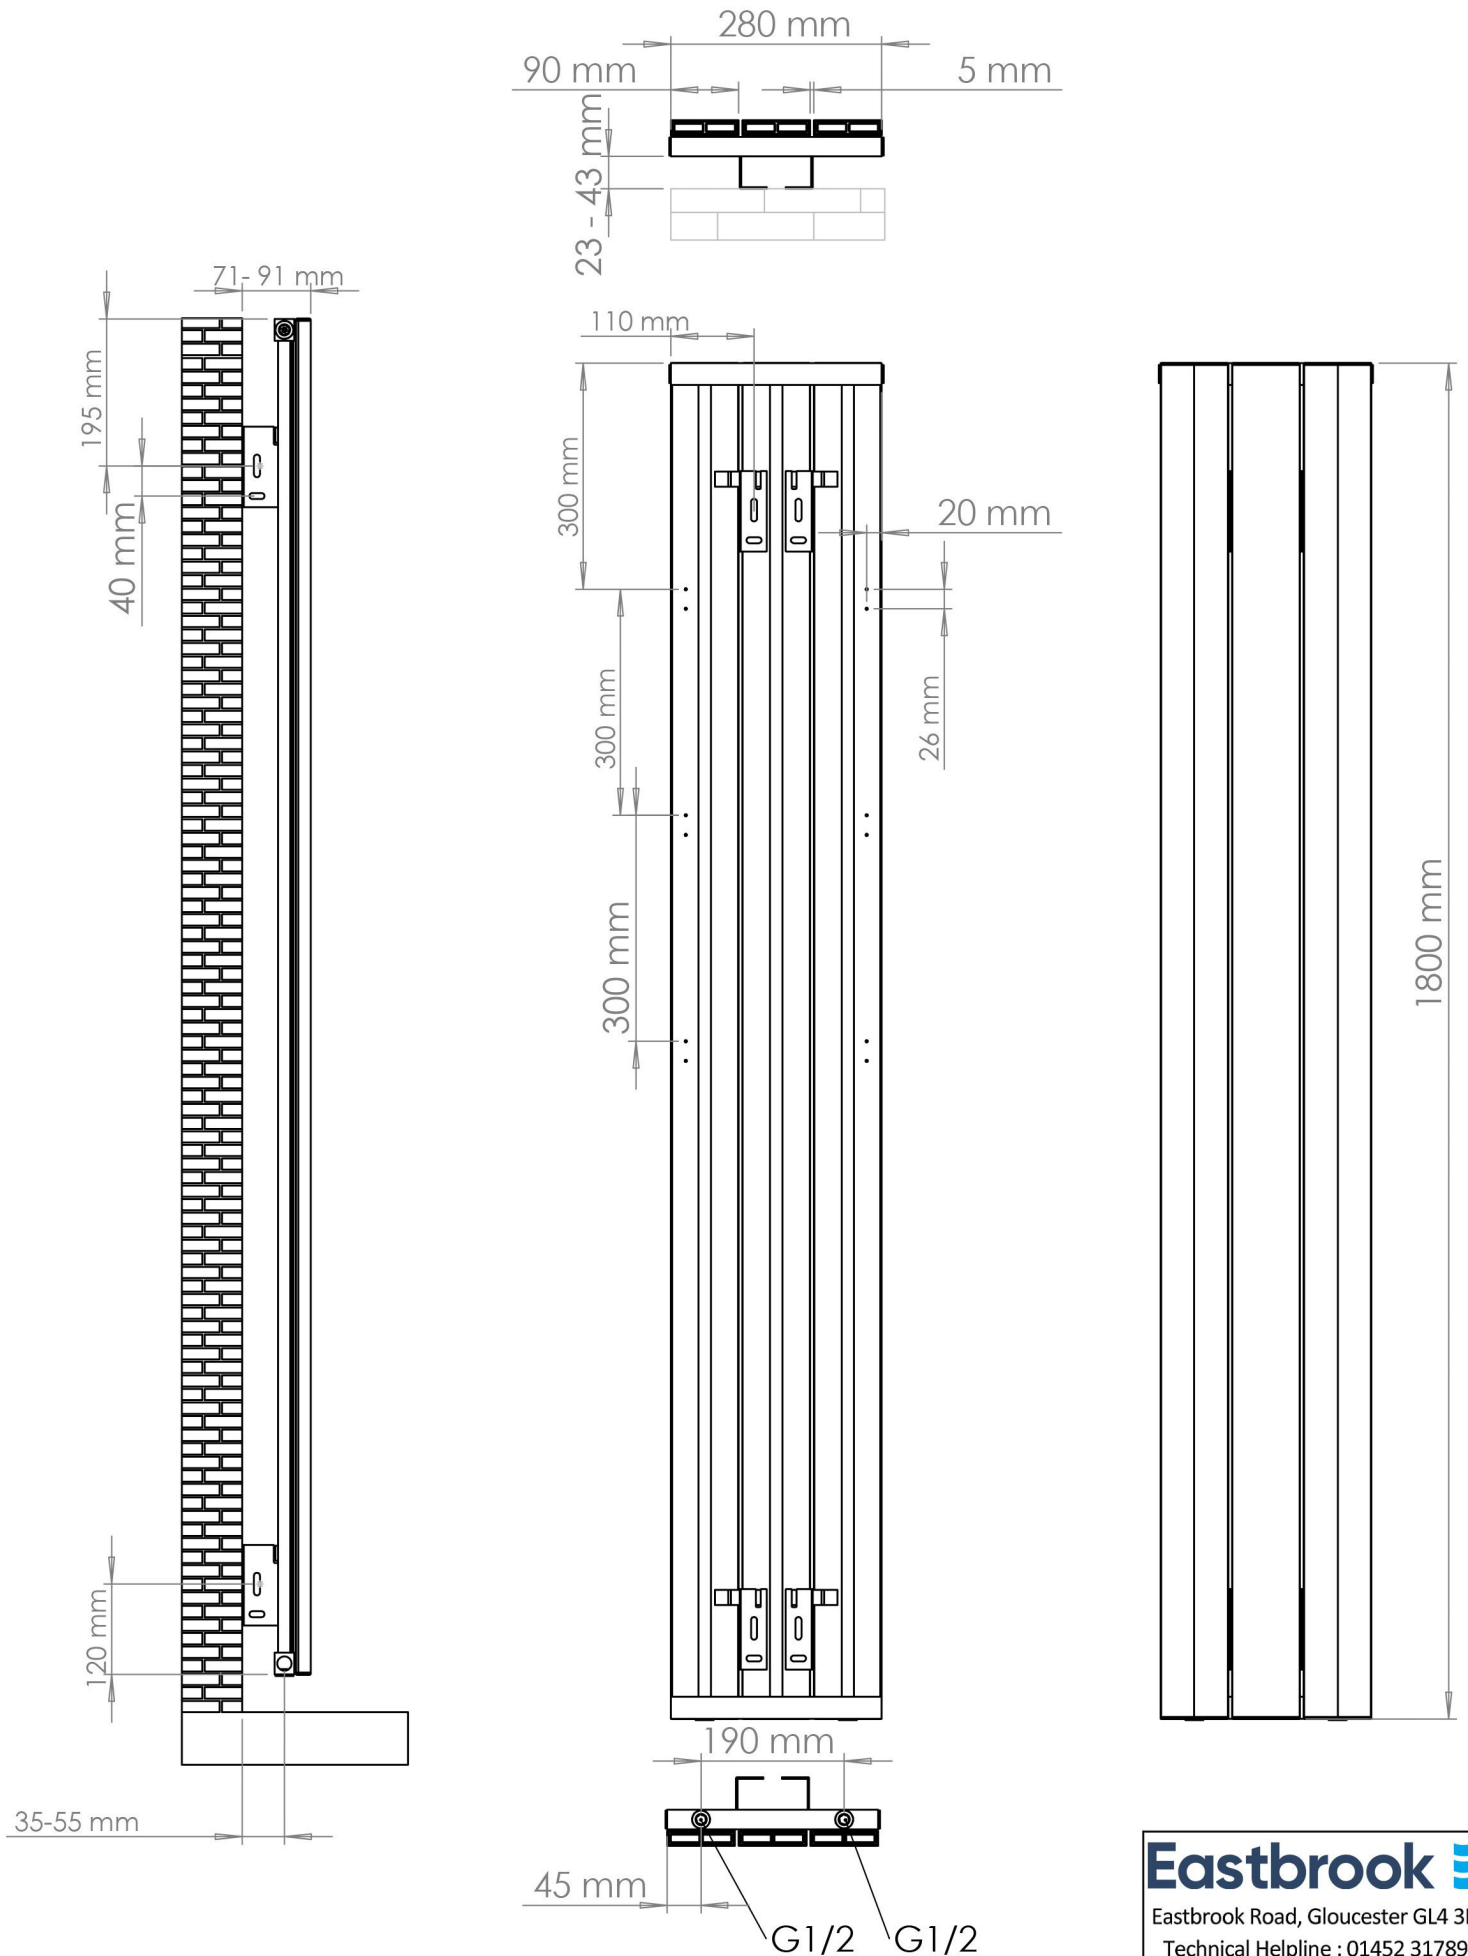

Rosano Aluminium Radiator 1800 x 280mm.

Technical Drawing

Eastbrook 
Eastbrook Road, Gloucester GL4 3DB
Technical Helpline : 01452 317890
Mon - Fri / 8am - 5pm
Email : technical@eastbrookco.com