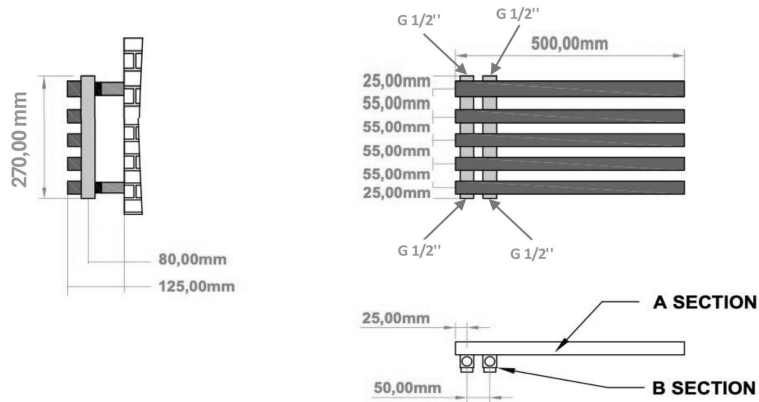

### General Information

Product:	89.1767
Description:	Reinbach 270 x 500mm Towel Rail
Brand:	Eastbrook Company
Colour:	Matt Black
Material:	Mild Steel
Height (mm):	270mm
Width (mm):	500mm
Net Weight (kg):	4.41kg
Product Range:	Reinbach

### Reinbach 270 x 500mm. Technical Drawing

scale: 1/2

**Eastbrook **  
Eastbrook Road, Gloucester GL4 3DB  
Technical Helpline : 01452 317890  
Mon - Fri / 8am - 5pm  
Email : [technical@eastbrookco.com](mailto:technical@eastbrookco.com)