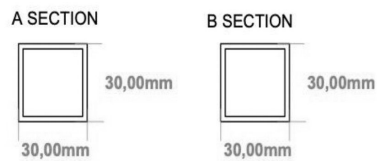

DATASHEET

Image

General Information

Product:	89.1767
Description:	Reinbach 270 x 500mm Towel Rail
Brand:	Eastbrook Company
Colour:	Matt Black
Material:	Mild Steel
Height (mm):	270mm
Width (mm):	500mm
Net Weight (kg):	4.41kg
Product Range:	Reinbach

Product Specifications

Finish:	Matt
BTU $\Delta T50^{\circ}\text{C}$:	539
BTU $\Delta T60^{\circ}\text{C}$:	682
Watts $\Delta T50^{\circ}\text{C}$:	158
Watts $\Delta T60^{\circ}\text{C}$:	200

Drawing

Reinbach 270 x 500mm. Technical Drawing

scale: 1/2

Eastbrook
Eastbrook Road, Gloucester GL4 3DB
Technical Helpline : 01452 317890
Mon - Fri / 8am - 5pm
Email : technical@eastbrookco.com