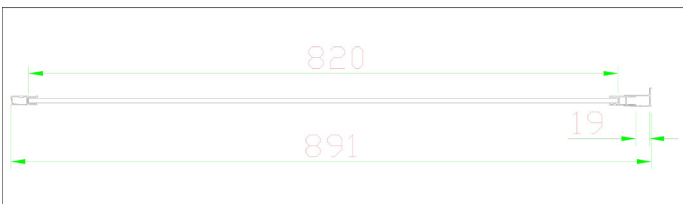

DATASHEET

Image

Drawing

General Information

Product:	58.027
Description:	Volente 900 side panel frosted
Website Link:	(Click Here)
Product Type:	Frosted Side Panel
Brand:	Eastbrook Company
Colour:	Chrome
Material:	Tempered Glass
Height (mm):	1850mm
Width (mm):	900mm
Net Weight (kg) (kg):	26kg
Product Range:	Volente

Product Specifications

Warranty:	10 Year(s)
Easy Clean glass:	Yes
Finish:	Polished
Frameless:	No
Glass Thickness (mm):	6mm
Glass type:	Frosted Glass
Waste Included:	No
Adjustment (mm):	872-890mm