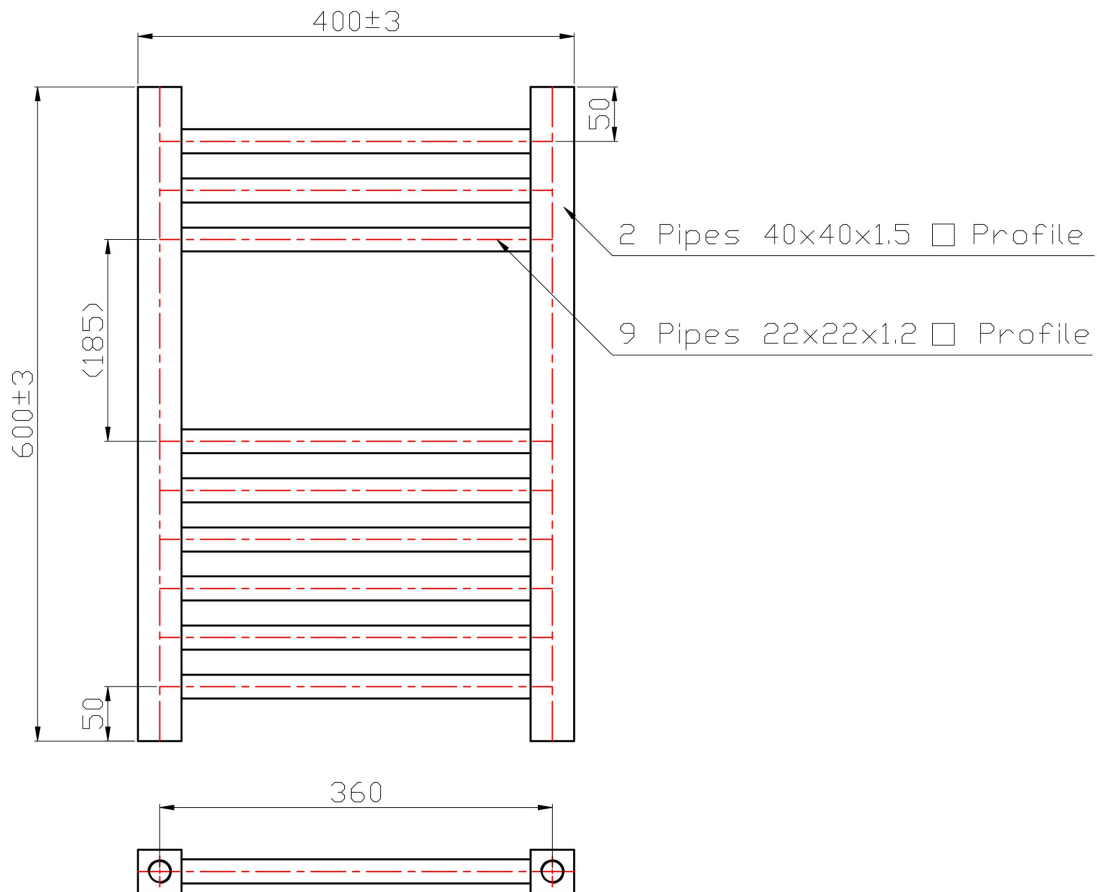

DATASHEET

Image

General Information

Product:	41.0109
Description:	Biava Square 600x400
Website Link:	(Click Here)
Product Type:	Towel Rail
Brand:	Eastbrook Company
Colour:	Chrome
Material:	Mild Steel
Height (mm):	600mm
Width (mm):	400mm
Net Weight (kg):	4.97kg
Product Range:	Biava Square

Drawing

Biava Square Towel Rail 600 x 400mm. Technical Drawing

Eastbrook 
Eastbrook Road, Gloucester GL4 3DB
Technical Helpline : 01452 317890
Mon - Fri / 8am - 5pm
Email : technical@eastbrookco.com