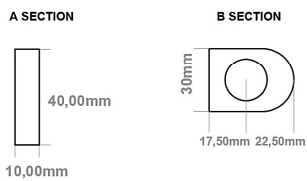

DATASHEET

Image

General Information

Product:	89:1302
Description:	Defford 1800 x 500mm Towel Rail
Website Link:	(Click Here)
Product Type:	Towel Rail
Brand:	Eastbrook Company
Colour:	Chrome
Material:	Mild Steel
Height (mm):	1800mm
Width (mm):	500mm
Net Weight (kg):	15.1kg
Product Range:	Defford

Drawing

Defford 1800 x 500mm. Technical Drawing

scale: 1/5

Eastbrook 
Eastbrook Road, Gloucester GL4 3DB
Technical Helpline : 01452 317890
Mon - Fri / 8am - 5pm
Email : technical@eastbrookco.com