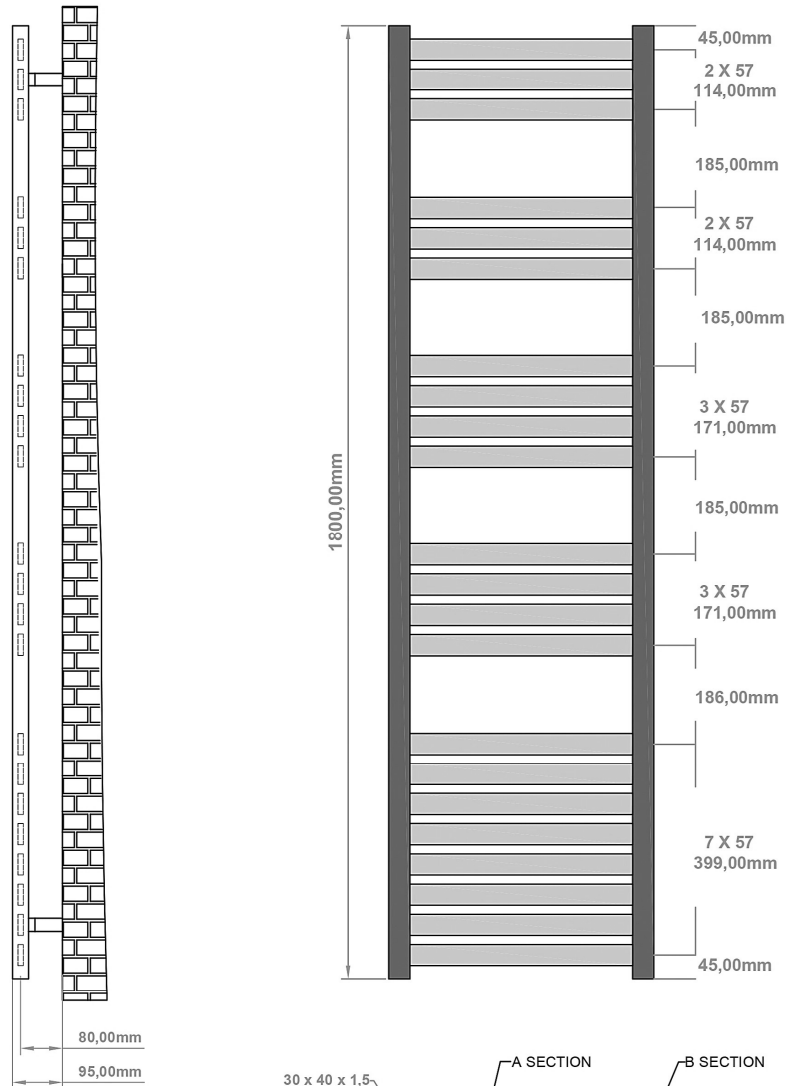

DATASHEET

Image

General Information

Product:	89:1302
Description:	Defford 1800 x 500mm Towel Rail
Website Link:	(Click Here)
Product Type:	Towel Rail
Brand:	Eastbrook Company
Colour:	Chrome
Material:	Mild Steel
Height (mm):	1800mm
Width (mm):	500mm
Net Weight (kg):	15.1kg
Product Range:	Defford

Product Specifications

Warranty:	5 Year(s)
Supplied with fixings:	Yes
BTU $\Delta T50^{\circ}\text{C}$:	1480
BTU $\Delta T60^{\circ}\text{C}$:	1894
Watts $\Delta T50^{\circ}\text{C}$:	434
Watts $\Delta T60^{\circ}\text{C}$:	555

Drawing

Defford 1800 x 500mm. Technical Drawing

scale: 1/5

Eastbrook 
Eastbrook Road, Gloucester GL4 3DB
Technical Helpline : 01452 317890
Mon - Fri / 8am - 5pm
Email : technical@eastbrookco.com