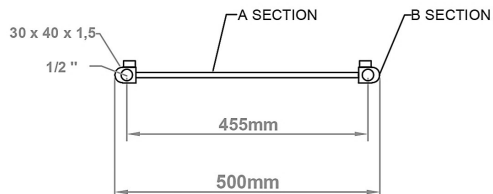

DATASHEET

Image

General Information

Product:	89:1302
Description:	Defford 1800 x 500mm Towel Rail
Website Link:	(Click Here)
Product Type:	Towel Rail
Brand:	Eastbrook Company
Colour:	Chrome
Material:	Mild Steel
Height (mm):	1800mm
Width (mm):	500mm
Net Weight (kg):	15.1kg
Product Range:	Defford

Drawing

Defford 1800 x 500mm. Technical Drawing

scale: 1/5

Eastbrook 
Eastbrook Road, Gloucester GL4 3DB
Technical Helpline : 01452 317890
Mon - Fri / 8am - 5pm
Email : technical@eastbrookco.com