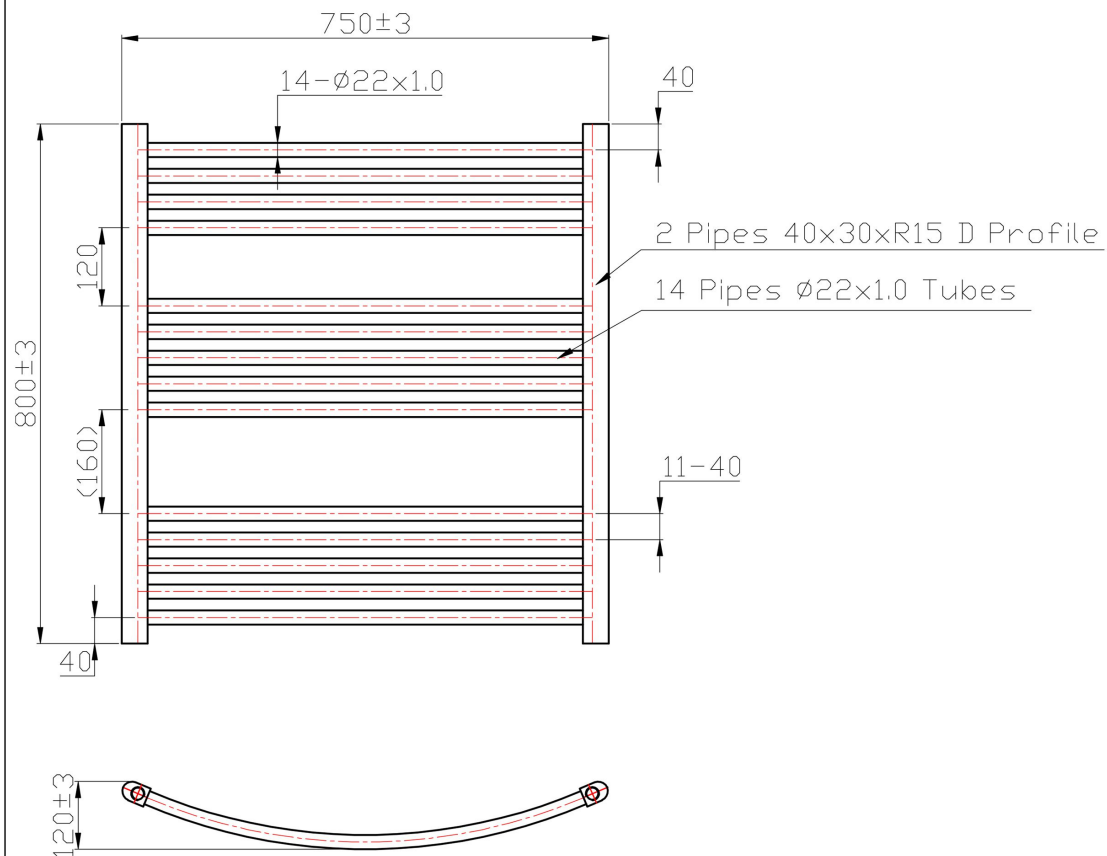

DATASHEET

Image

General Information

Product:	41.0092
Description:	Wendover Curved Multirail 800 x 750
Website Link:	(Click Here)
Product Type:	Towel Rail
Brand:	Eastbrook Company
Colour:	Gloss White
Material:	Mild Steel
Height (mm):	800mm
Width (mm):	750mm
Net Weight (kg):	9.82kg
Product Range:	Wendover

Product Specifications

Warranty:	5 Year(s)
Supplied with fixings:	Yes
BTU $\Delta T50^{\circ}\text{C}$:	1501
BTU $\Delta T60^{\circ}\text{C}$:	1896
Watts $\Delta T50^{\circ}\text{C}$:	440
Watts $\Delta T60^{\circ}\text{C}$:	556
Number of Horizontal Bars:	14

Drawing

Wendover Curved 800 x 750mm. Technical Drawing

Eastbrook 
Eastbrook Road, Gloucester GL4 3DB
Technical Helpline : 01452 317890
Mon - Fri / 8am - 5pm
Email : technical@eastbrookco.com