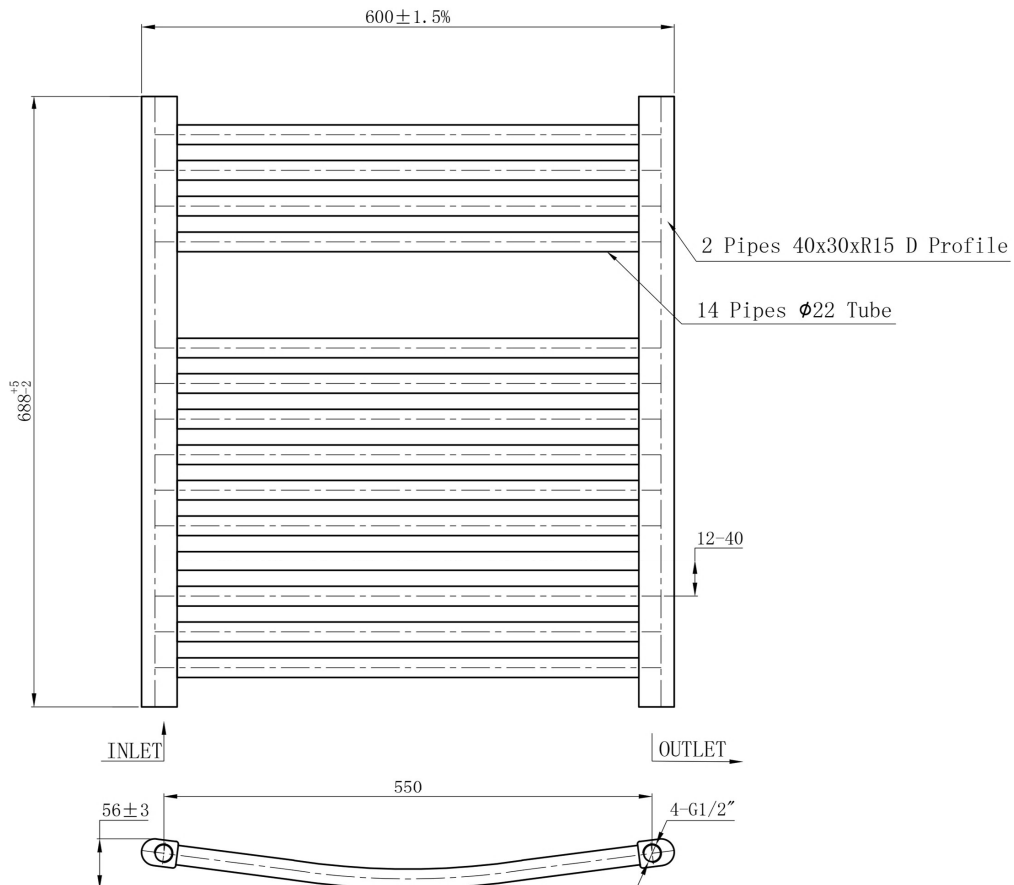

### General Information

Product:	41.0290
Description:	Curved Biava Multirail 688 x 600
Website Link:	<a href="#">(Click Here)</a>
Product Type:	Towel Rail
Brand:	Eastbrook Company
Colour:	Chrome
Material:	Mild Steel
Height (mm):	688mm
Width (mm):	600mm
Net Weight (kg):	7.01kg
Product Range:	Biava Multirail

### Biava Multirail Curved 688 x 600mm. Technical Drawing

**Eastbrook**   
Eastbrook Road, Gloucester GL4 3DB  
Technical Helpline : 01452 317890  
Mon - Fri / 8am - 5pm  
Email : [technical@eastbrookco.com](mailto:technical@eastbrookco.com)