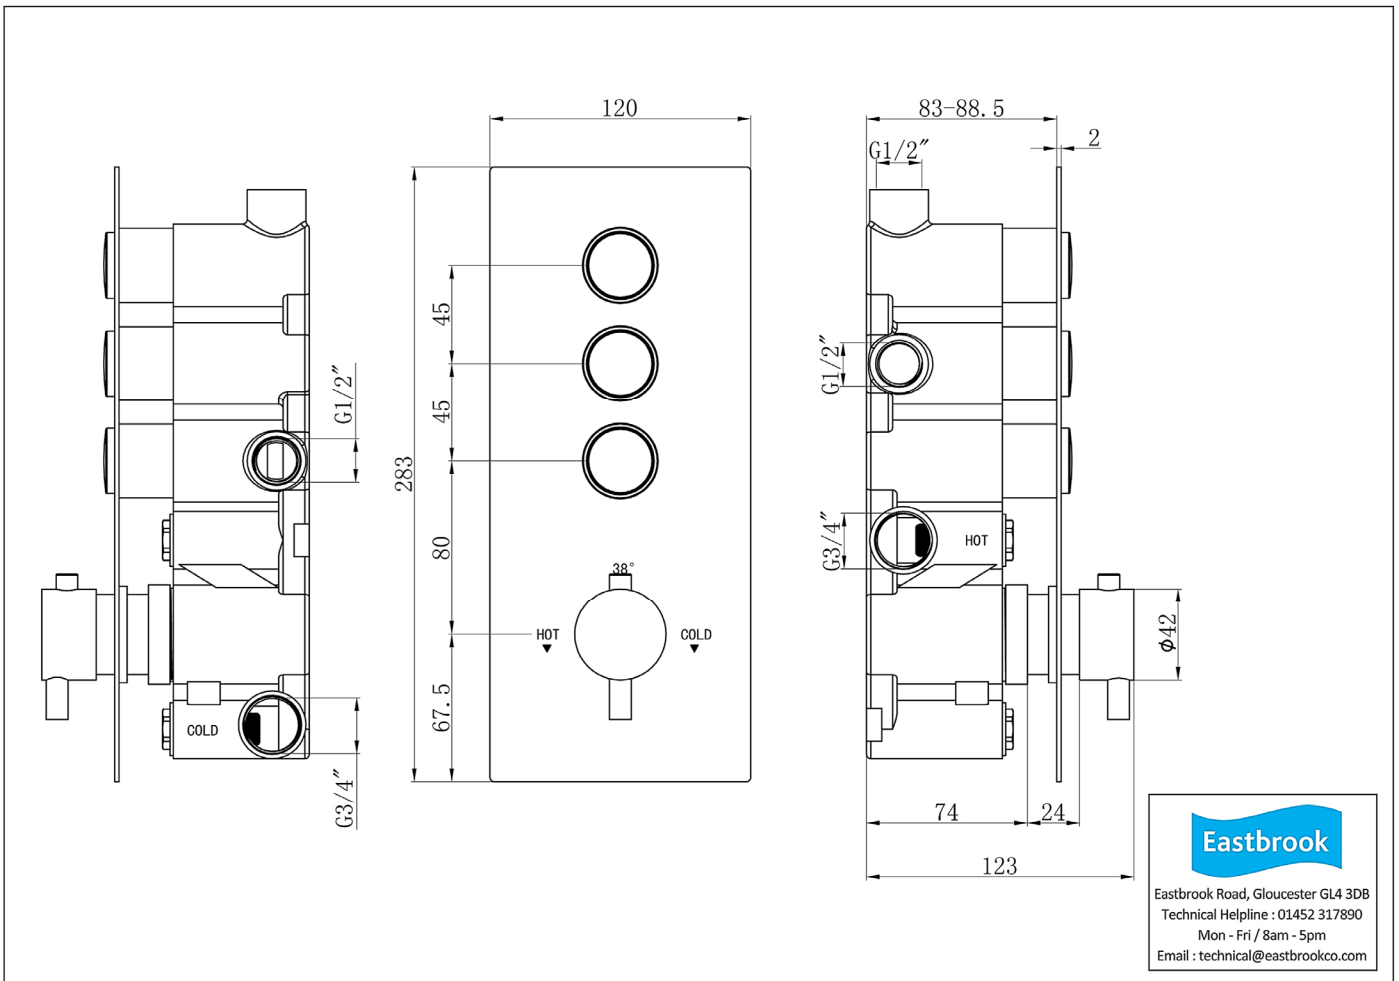

Drawing

Eastbrook Road, Gloucester GL4 3DB
Technical Helpline : 01452 317890
Mon - Fri / 8am - 5pm
Email : technical@eastbrookco.com