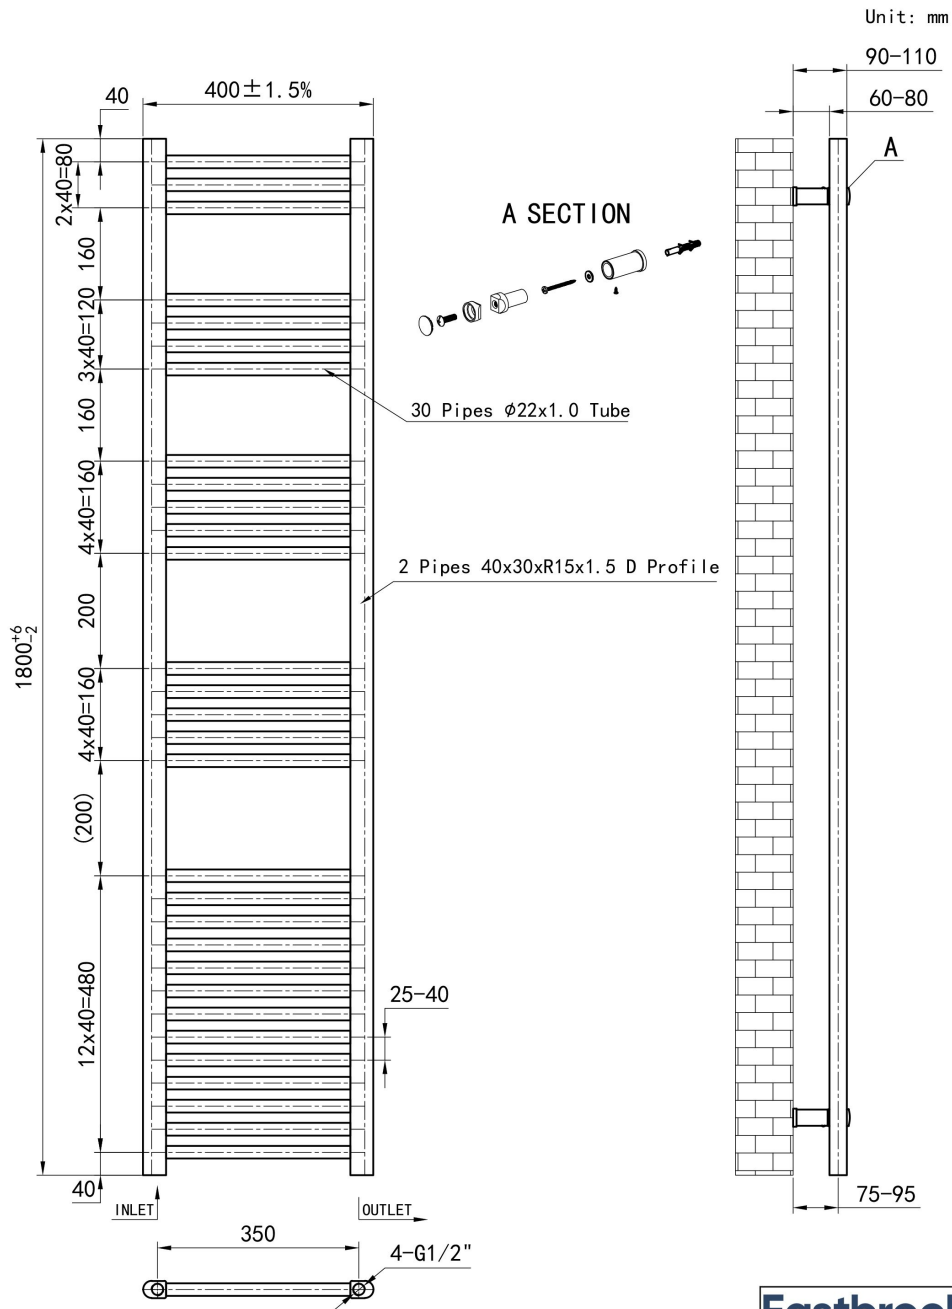

DATASHEET

Image

General Information

Product:	41.0694
Description:	Wendover Straight Multirail 1800 x 400
Website Link:	(Click Here)
Product Type:	Towel Rail
Brand:	Eastbrook Company
Colour:	Matt Black
Material:	Mild Steel
Height (mm):	1800mm
Width (mm):	400mm
Net Weight (kg):	10.58kg
Product Range:	Wendover

Product Specifications

Warranty:	5 Year(s)
Supplied with fixings:	Yes
Orientation:	Vertical
BTU $\Delta T50^{\circ}\text{C}$:	1927
BTU $\Delta T60^{\circ}\text{C}$:	2467
Watts $\Delta T50^{\circ}\text{C}$:	565
Watts $\Delta T60^{\circ}\text{C}$:	723

Drawing

**Wendover Straight 1800 x 400mm.
 Technical Drawing**

Eastbrook 
 Eastbrook Road, Gloucester GL4 3DB
 Technical Helpline : 01452 317890
 Mon - Fri / 8am - 5pm
 Email : technical@eastbrookco.com