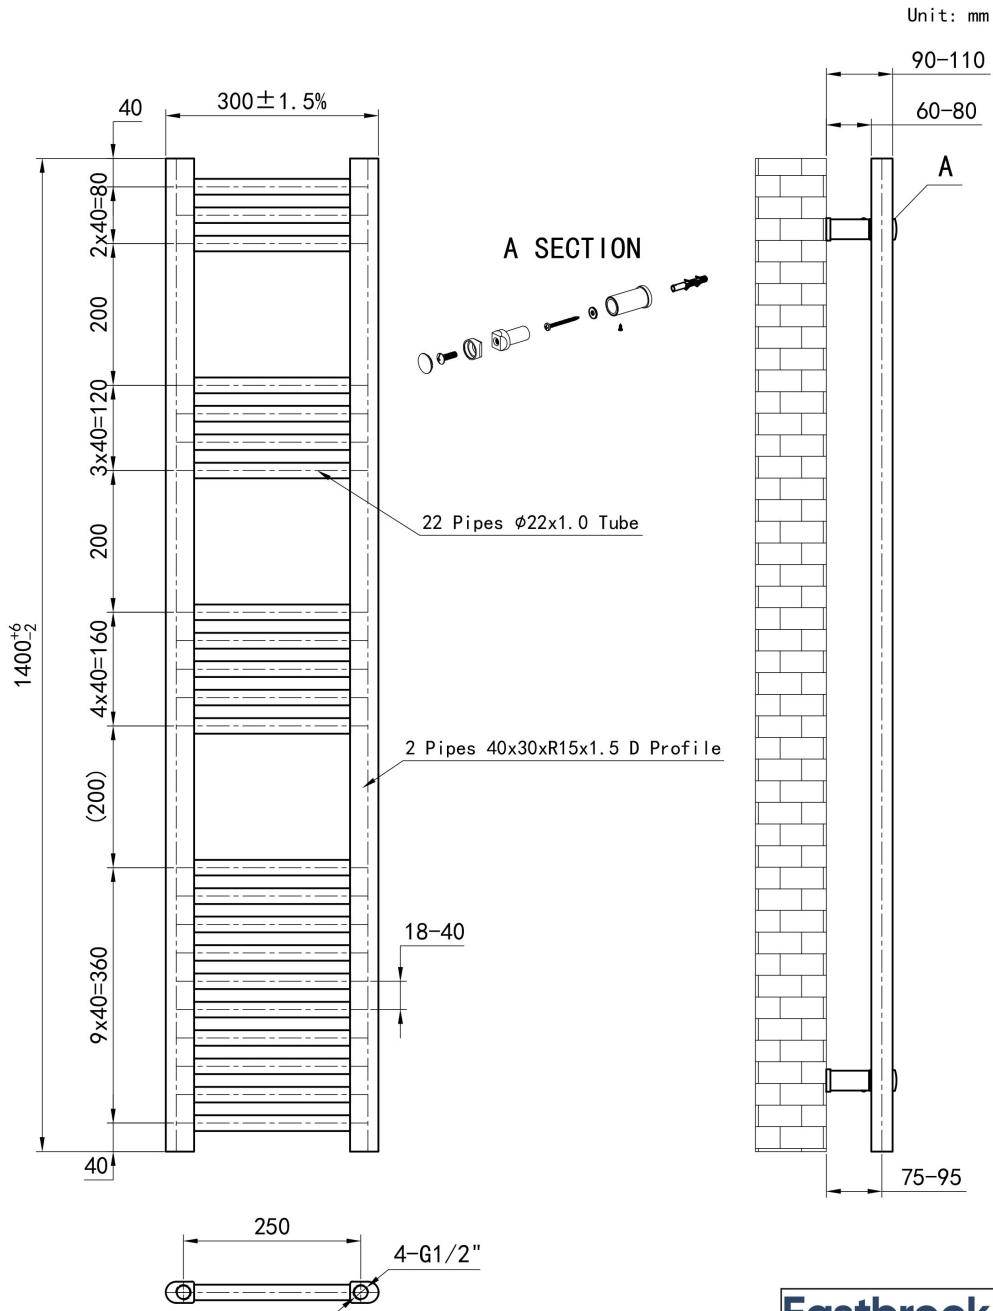

### General Information

Product:	41.0683
Description:	Wendover Straight Multirail 1400 x 300
Website Link:	<a href="#">(Click Here)</a>
Product Type:	Towel Rail
Brand:	Eastbrook Company
Colour:	Matt Black
Material:	Mild Steel
Height (mm):	1400mm
Width (mm):	300mm
Net Weight (kg):	7.03kg
Product Range:	Wendover

## Drawing

### Wendover Straight 1400 x 300mm. Technical Drawing

**Eastbrook**   
Eastbrook Road, Gloucester GL4 3DB  
Technical Helpline : 01452 317890  
Mon - Fri / 8am - 5pm  
Email : technical@eastbrookco.com