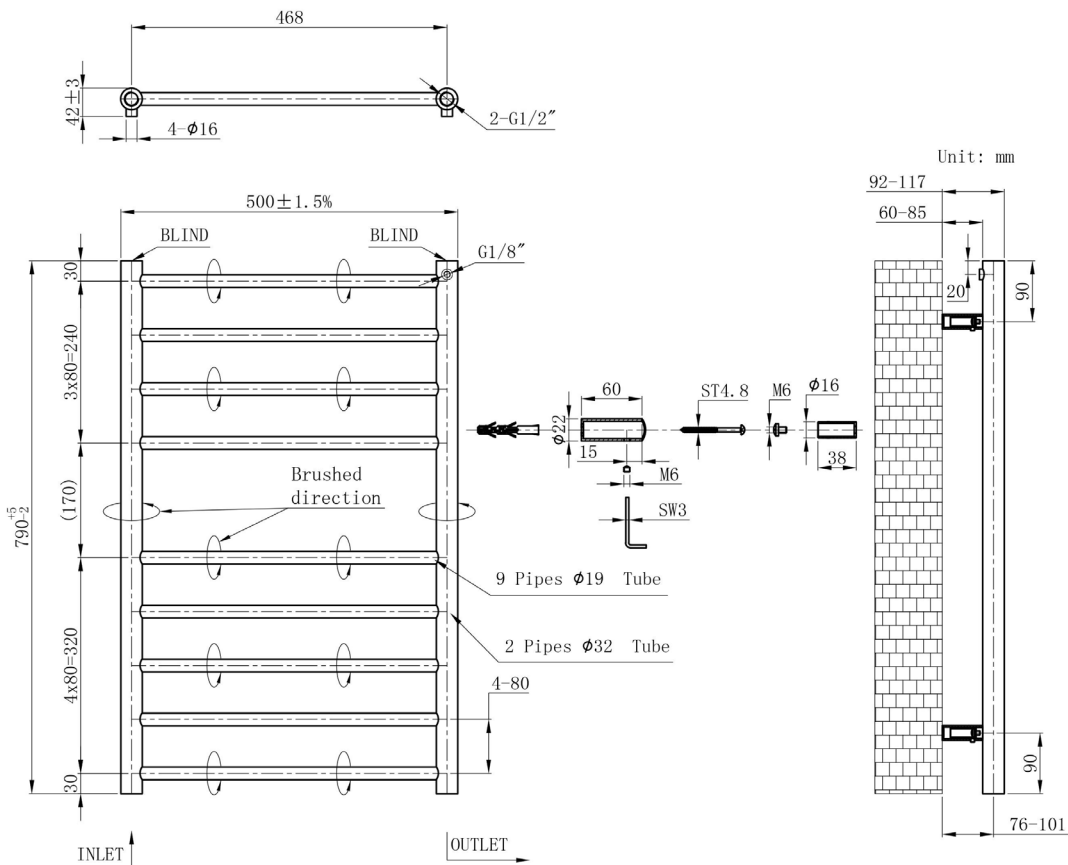

DATASHEET

Image

General Information

Product:	41.0886
Description:	Violla II 790 x 500 Stainless Steel Towel Rail
Brand:	Eastbrook Company
Colour:	Brushed
Height (mm):	790mm
Width (mm):	500mm
Net Weight (kg):	3.42kg
Product Range:	Violla II

Product Specifications

Finish:	Brushed
BTU $\Delta T50^{\circ}\text{C}$:	587
BTU $\Delta T60^{\circ}\text{C}$:	744
Watts $\Delta T50^{\circ}\text{C}$:	172
Watts $\Delta T60^{\circ}\text{C}$:	218

Drawing

Violla II 790 x 500mm. Stainless Steel Brushed Technical Drawing

Eastbrook
Eastbrook Road, Gloucester GL4 3DB
Technical Helpline : 01452 317890
Mon - Fri / 8am - 5pm
Email : technical@eastbrookco.com