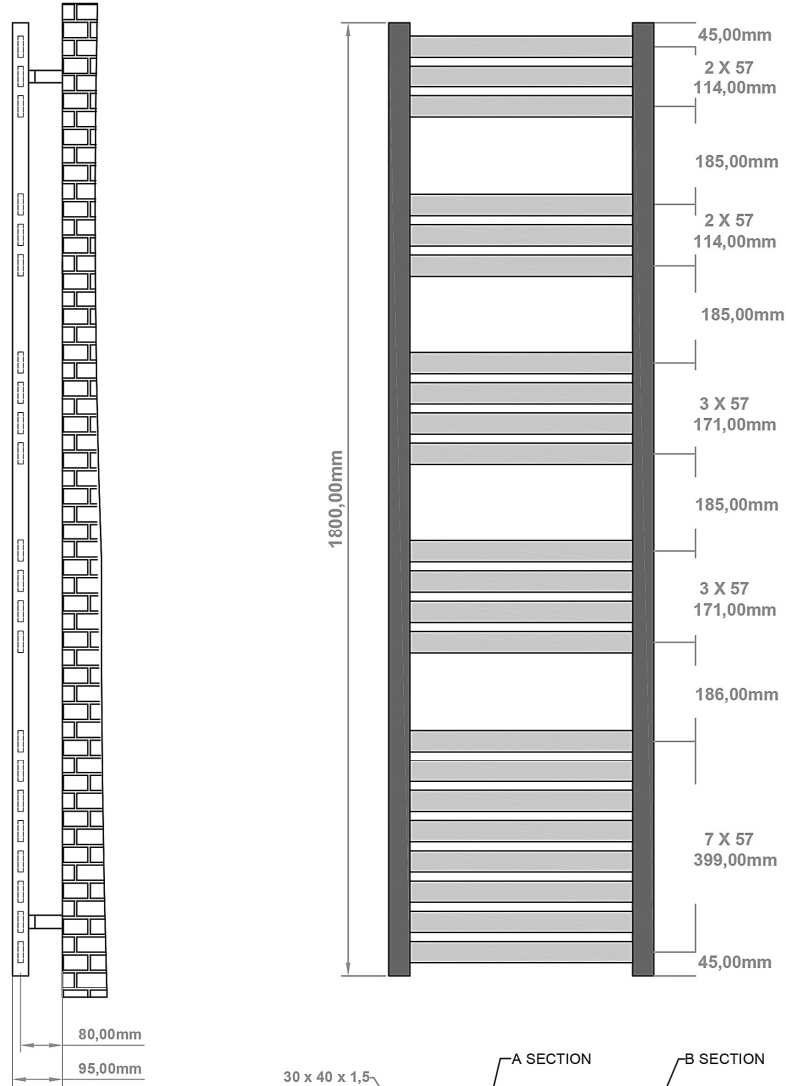

DATASHEET

Image

General Information

Product:	89.1278
Description:	Defford 1800 x 500mm Towel Rail
Website Link:	(Click Here)
Product Type:	Towel Rail
Brand:	Eastbrook Company
Colour:	Gloss White
Material:	Mild Steel
Height (mm):	1800mm
Width (mm):	500mm
Net Weight (kg):	15.1kg
Product Range:	Defford

Product Specifications

Warranty:	5 Year(s)
Supplied with fixings:	Yes
BTU $\Delta T50^{\circ}\text{C}$:	2378
BTU $\Delta T60^{\circ}\text{C}$:	3044
Watts $\Delta T50^{\circ}\text{C}$:	697
Watts $\Delta T60^{\circ}\text{C}$:	892

Drawing

Defford 1800 x 500mm. Technical Drawing

scale: 1/5

Eastbrook 
Eastbrook Road, Gloucester GL4 3DB
Technical Helpline : 01452 317890
Mon - Fri / 8am - 5pm
Email : technical@eastbrookco.com