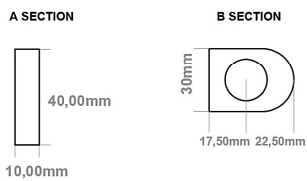

DATASHEET

Image

General Information

Product:	89.1278
Description:	Defford 1800 x 500mm Towel Rail
Website Link:	(Click Here)
Product Type:	Towel Rail
Brand:	Eastbrook Company
Colour:	Gloss White
Material:	Mild Steel
Height (mm):	1800mm
Width (mm):	500mm
Net Weight (kg):	15.1kg
Product Range:	Defford

Drawing

Defford 1800 x 500mm. Technical Drawing

scale: 1/5

Eastbrook 
Eastbrook Road, Gloucester GL4 3DB
Technical Helpline : 01452 317890
Mon - Fri / 8am - 5pm
Email : technical@eastbrookco.com