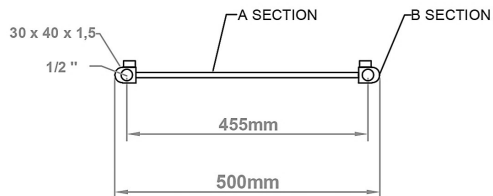

DATASHEET

Image

General Information

Product:	89.1278
Description:	Defford 1800 x 500mm Towel Rail
Website Link:	(Click Here)
Product Type:	Towel Rail
Brand:	Eastbrook Company
Colour:	Gloss White
Material:	Mild Steel
Height (mm):	1800mm
Width (mm):	500mm
Net Weight (kg):	15.1kg
Product Range:	Defford

Drawing

Defford 1800 x 500mm. Technical Drawing

scale: 1/5

Eastbrook 
Eastbrook Road, Gloucester GL4 3DB
Technical Helpline : 01452 317890
Mon - Fri / 8am - 5pm
Email : technical@eastbrookco.com