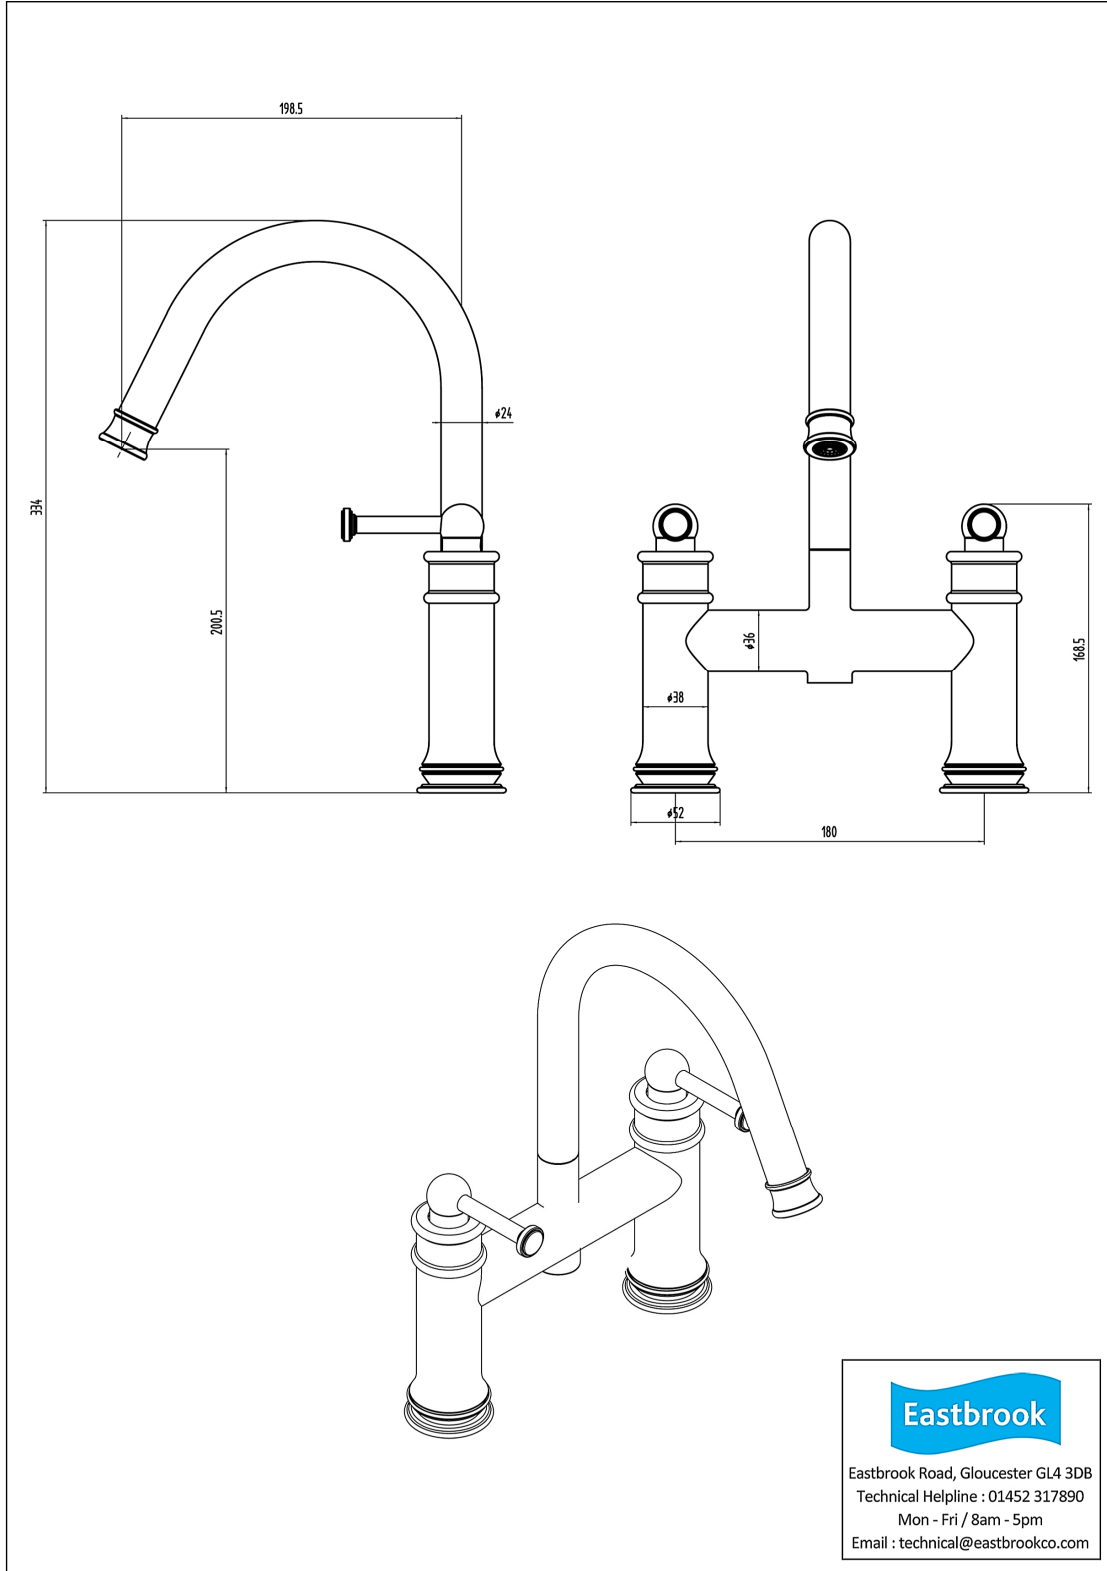

Drawing

Eastbrook Road, Gloucester GL4 3DB
Technical Helpline : 01452 317890
Mon - Fri / 8am - 5pm
Email : technical@eastbrookco.com