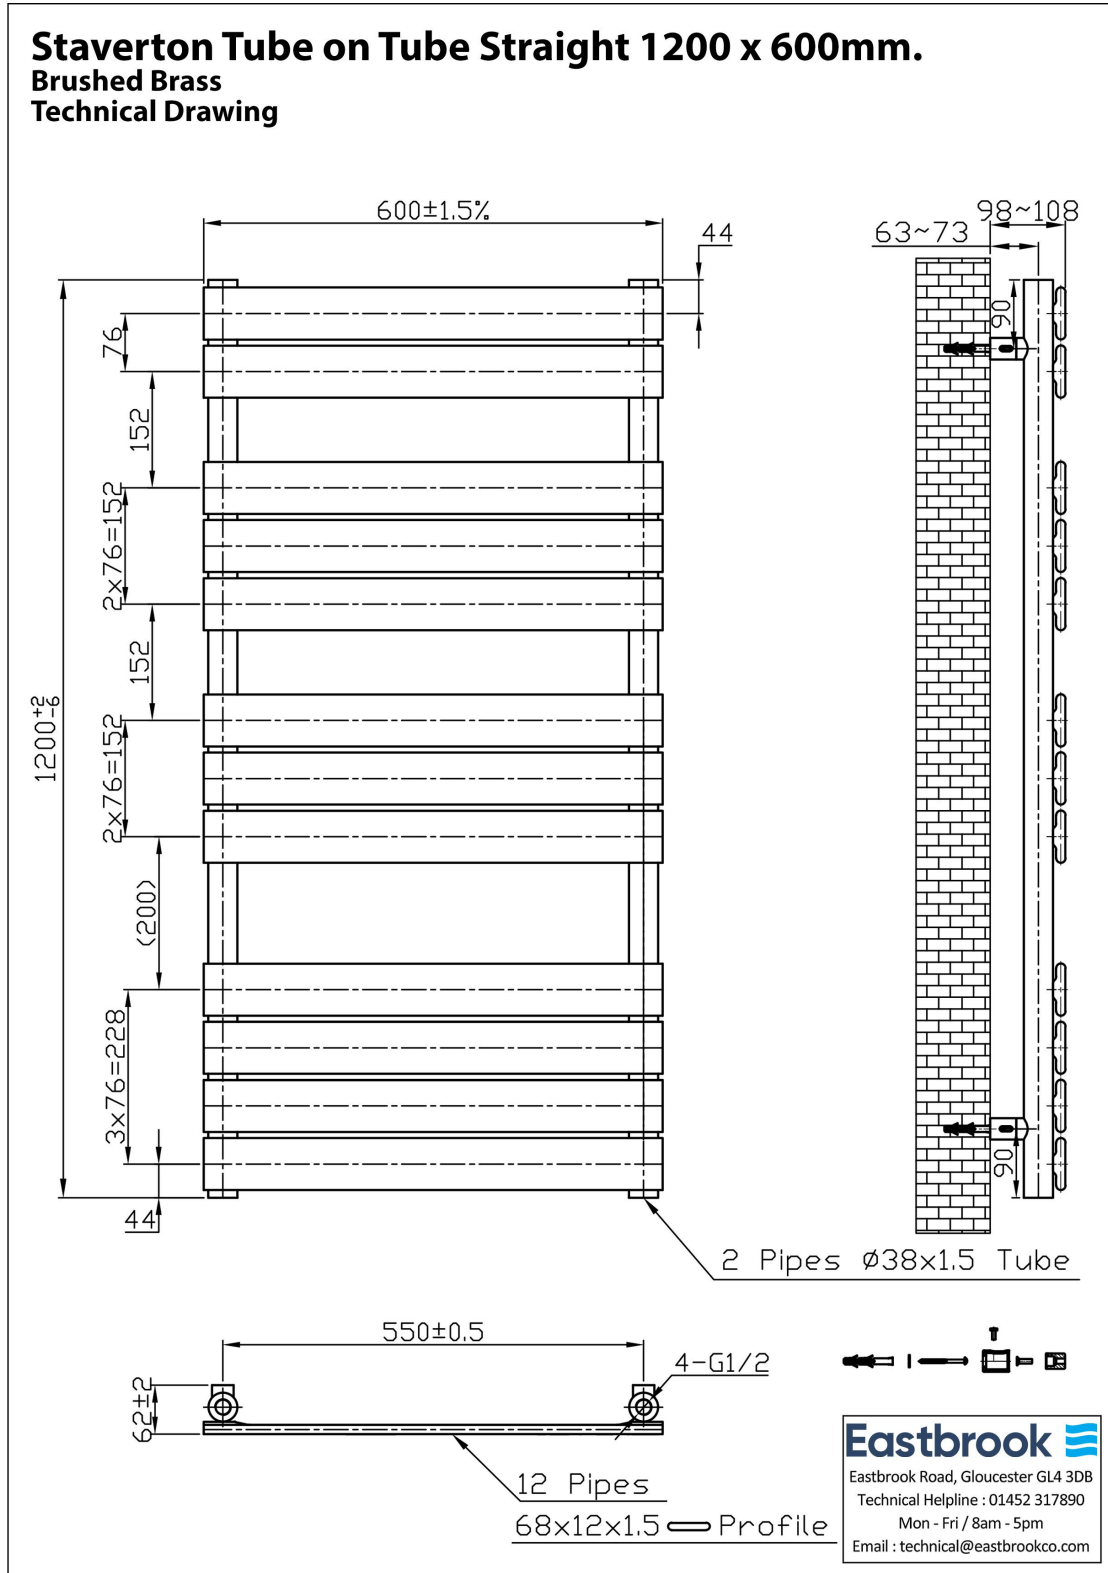

DATASHEET

Image

General Information

Product:	41.0376
Description:	Staverton Tube on Tube 1200 x 600
Website Link:	(Click Here)
Product Type:	Towel Rail
Brand:	Eastbrook Company
Colour:	Brushed Brass
Material:	Mild Steel
Height (mm):	1200mm
Width (mm):	600mm
Net Weight (kg):	15.23kg
Product Range:	Staverton Tube on Tube Straight

Drawing

Staverton Tube on Tube Straight 1200 x 600mm.
Brushed Brass
Technical Drawing

Eastbrook 

Eastbrook Road, Gloucester GL4 3DB
 Technical Helpline : 01452 317890
 Mon - Fri / 8am - 5pm
 Email : technical@eastbrookco.com