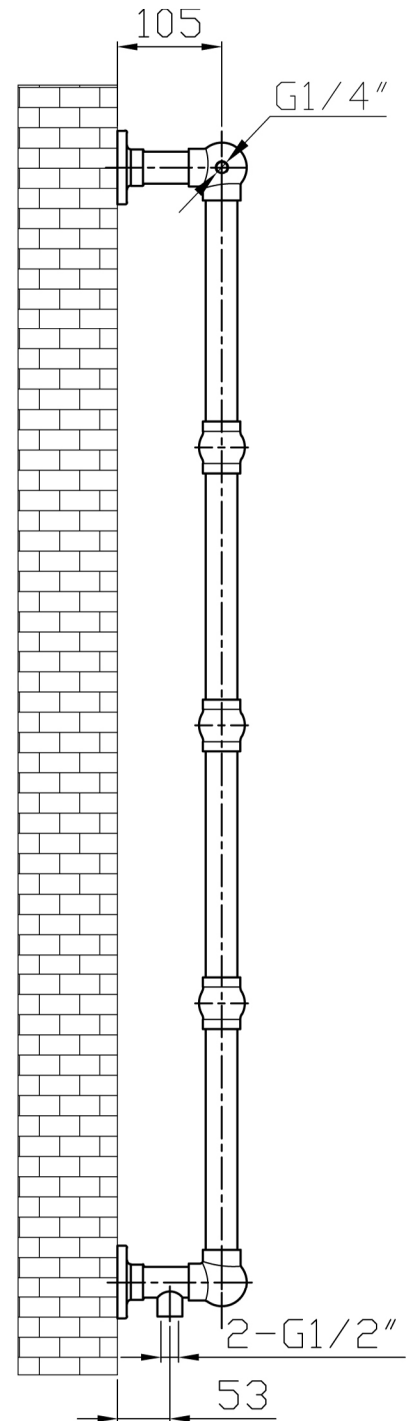

41.1018 Stour technical drawing

Unit: mm

Tappings : 426mm.
Tappings from wall : 53mm.
Distance from wall : 130mm.

This product should be fitted by a fully qualified installer.

Eastbrook Road, Gloucester GL4 3DB
 Technical Helpline : 01452 317890
 Mon - Fri / 8am - 5pm
 Email : technical@eastbrookco.com