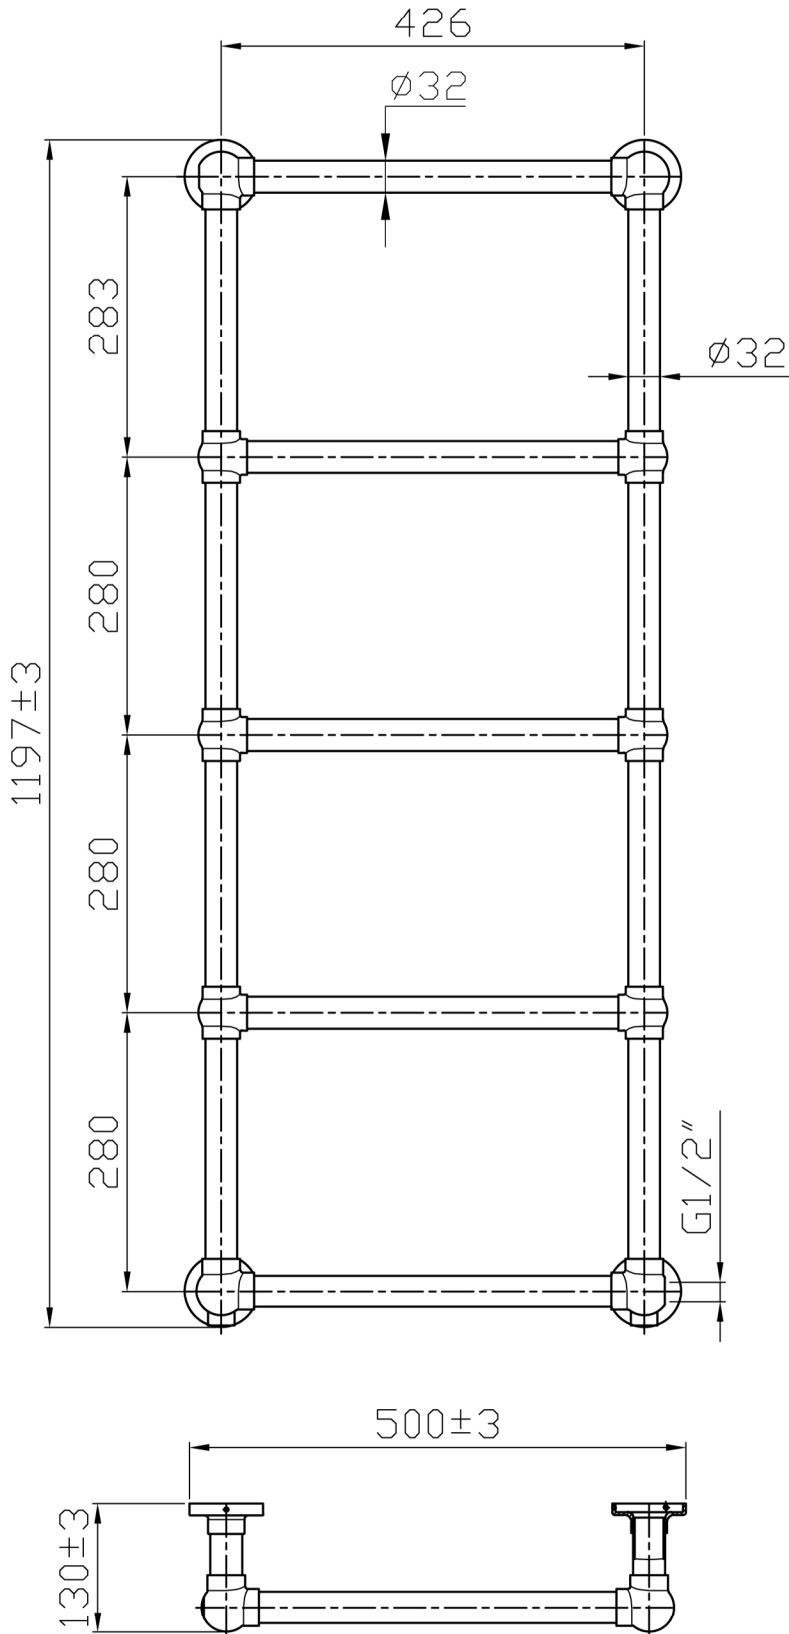

41.1018 Stour technical drawing

Unit: mm

Tappings : 426mm.
Tappings from wall : 53mm.
Distance from wall : 130mm.

This product should be fitted by a fully qualified installer.

Eastbrook Road, Gloucester GL4 3DB
 Technical Helpline : 01452 317890
 Mon - Fri / 8am - 5pm
 Email : technical@eastbrookco.com