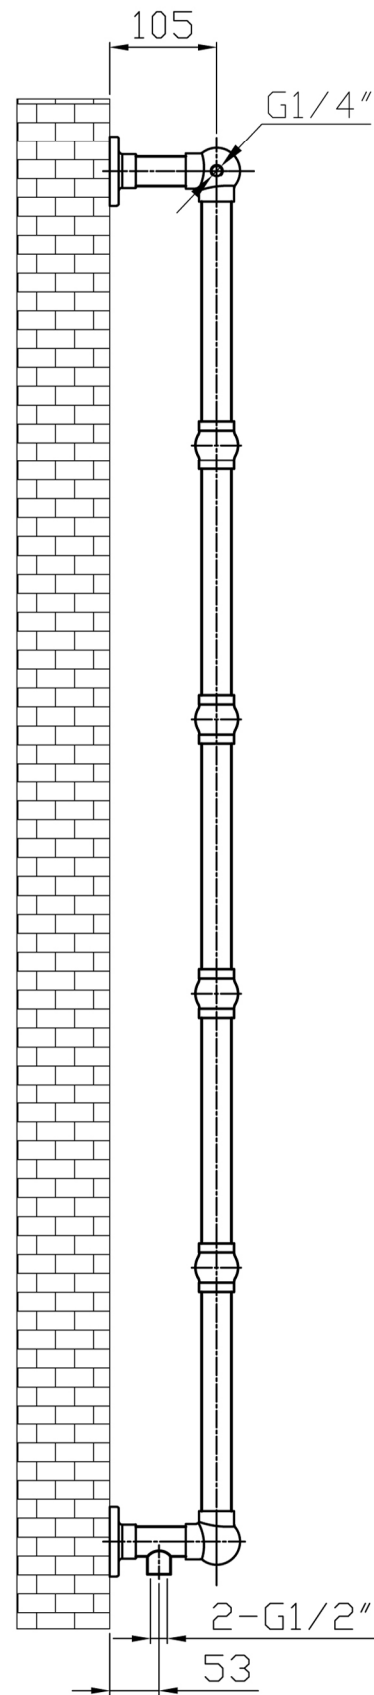

41.1021 Stour technical drawing

Unit: mm

Tappings : 526mm.

Tappings from wall : 53mm.

Distance from wall : 130mm.

This product should be fitted by a fully qualified installer.

Eastbrook Road, Gloucester GL4 3DB