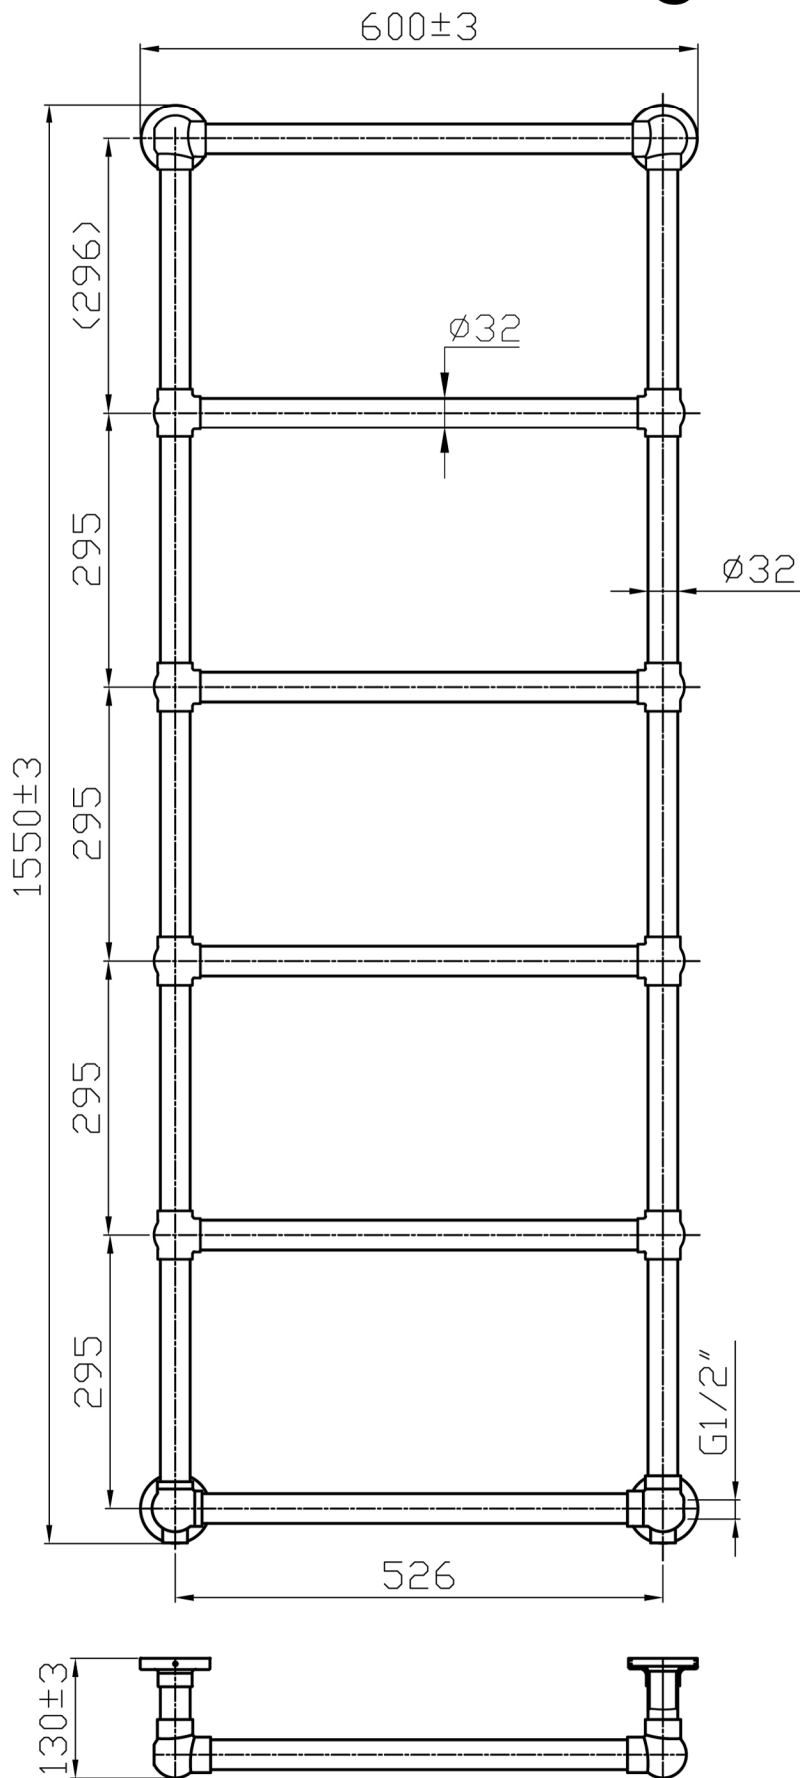

41.1021 Stour technical drawing

Unit: mm

Tappings : 526mm.

Tappings from wall : 53mm.

Distance from wall : 130mm.

This product should be fitted by a fully qualified installer.

Eastbrook Road, Gloucester GL4 3DB