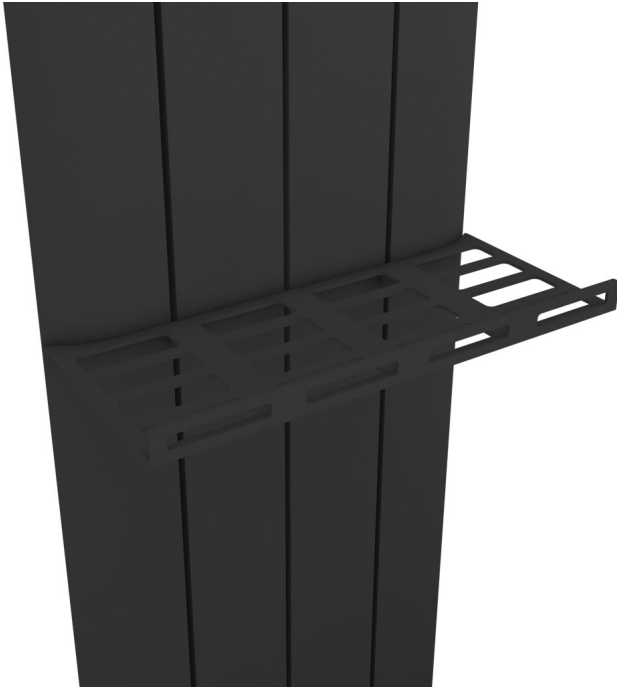

DATASHEET

Image

General Information

Product:	89.0457
Description:	Design Towel Shelf 375mm With- ington/Peretti
Website Link:	(Click Here)
Product Type:	Clearance Towel Shelf
Brand:	Eastbrook Company
Colour:	Matt Black
Material:	Mild Steel
Width (mm):	375mm
Net Weight (kg):	0.47kg
Product Range:	Universal

Product Specifications

Warranty:	1 Year(s)
-----------	-----------

Drawing

Design Towel Shelf Peretti / Withington 280 / 375 / 470mm. Technical Drawing

Eastbrook 
Eastbrook Road, Gloucester GL4 3DB
Technical Helpline : 01452 317890
Mon - Fri / 8am - 5pm
Email : technical@eastbrookco.com