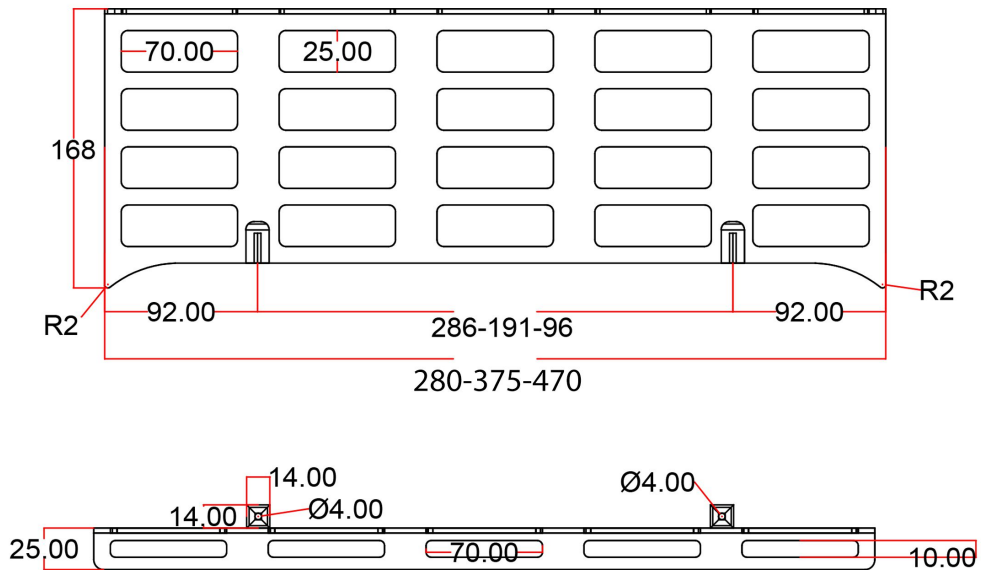

DATASHEET

Image

General Information

Product:	89.0457
Description:	Design Towel Shelf 375mm With- ington/Peretti
Website Link:	(Click Here)
Product Type:	Clearance Towel Shelf
Brand:	Eastbrook Company
Colour:	Matt Black
Material:	Mild Steel
Width (mm):	375mm
Net Weight (kg):	0.47kg
Product Range:	Universal

Product Specifications

Warranty:	1 Year(s)
-----------	-----------

Drawing

Design Towel Shelf Peretti / Withington 280 / 375 / 470mm. Technical Drawing

Eastbrook 
Eastbrook Road, Gloucester GL4 3DB
Technical Helpline : 01452 317890
Mon - Fri / 8am - 5pm
Email : technical@eastbrookco.com