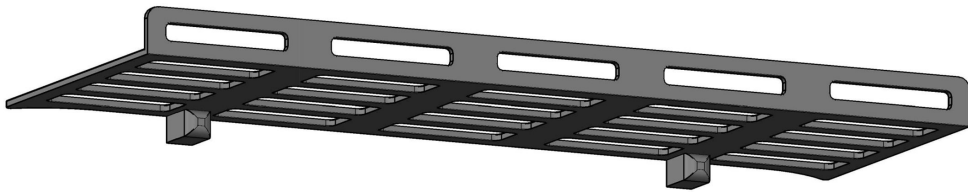

DATASHEET

Image

General Information

Product:	89.0457
Description:	Design Towel Shelf 375mm With- ington/Peretti
Website Link:	(Click Here)
Product Type:	Clearance Towel Shelf
Brand:	Eastbrook Company
Colour:	Matt Black
Material:	Mild Steel
Width (mm):	375mm
Net Weight (kg):	0.47kg
Product Range:	Universal

Product Specifications

Warranty:	1 Year(s)
-----------	-----------

Drawing

Design Towel Shelf Peretti / Withington 280 / 375 / 470mm. Technical Drawing

Eastbrook 
Eastbrook Road, Gloucester GL4 3DB
Technical Helpline : 01452 317890
Mon - Fri / 8am - 5pm
Email : technical@eastbrookco.com