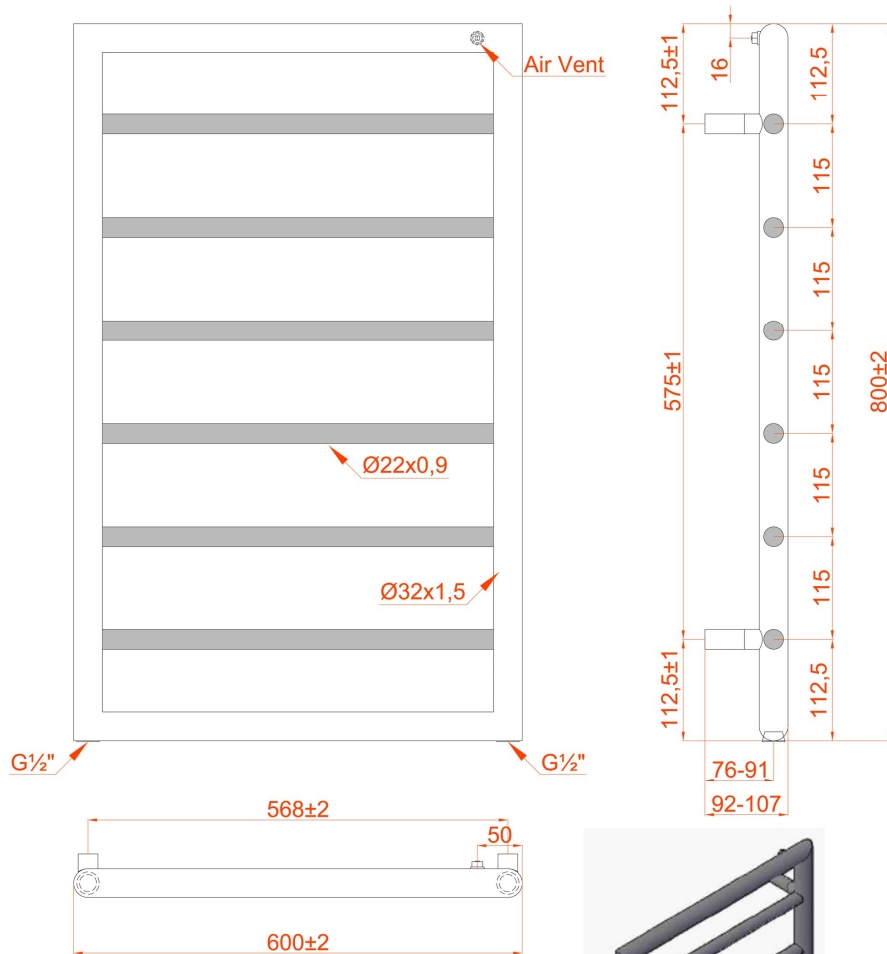

DATASHEET

Image

General Information

Product:	61.0033
Description:	Kenilworth 800 x 600mm. Towel Rail
Website Link:	(Click Here)
Product Type:	Towel Rail
Brand:	Eastbrook Company
Colour:	Chrome
Material:	Mild Steel
Height (mm):	800mm
Width (mm):	600mm
Net Weight (kg):	4.82kg
Product Range:	Kenilworth

Product Specifications

Warranty:	5 Year(s)
Supplied with fixings:	Yes
Orientation:	Vertical
BTU $\Delta T50^{\circ}\text{C}$:	662
BTU $\Delta T60^{\circ}\text{C}$:	836
Watts $\Delta T50^{\circ}\text{C}$:	194
Watts $\Delta T60^{\circ}\text{C}$:	245

Drawing

Kenilworth 800 x 600mm. Technical Drawing

* Element can only be fitted on the right hand side.

Eastbrook 
Eastbrook Road, Gloucester GL4 3DB
Technical Helpline : 01452 317890
Mon - Fri / 8am - 5pm
Email : technical@eastbrookco.com