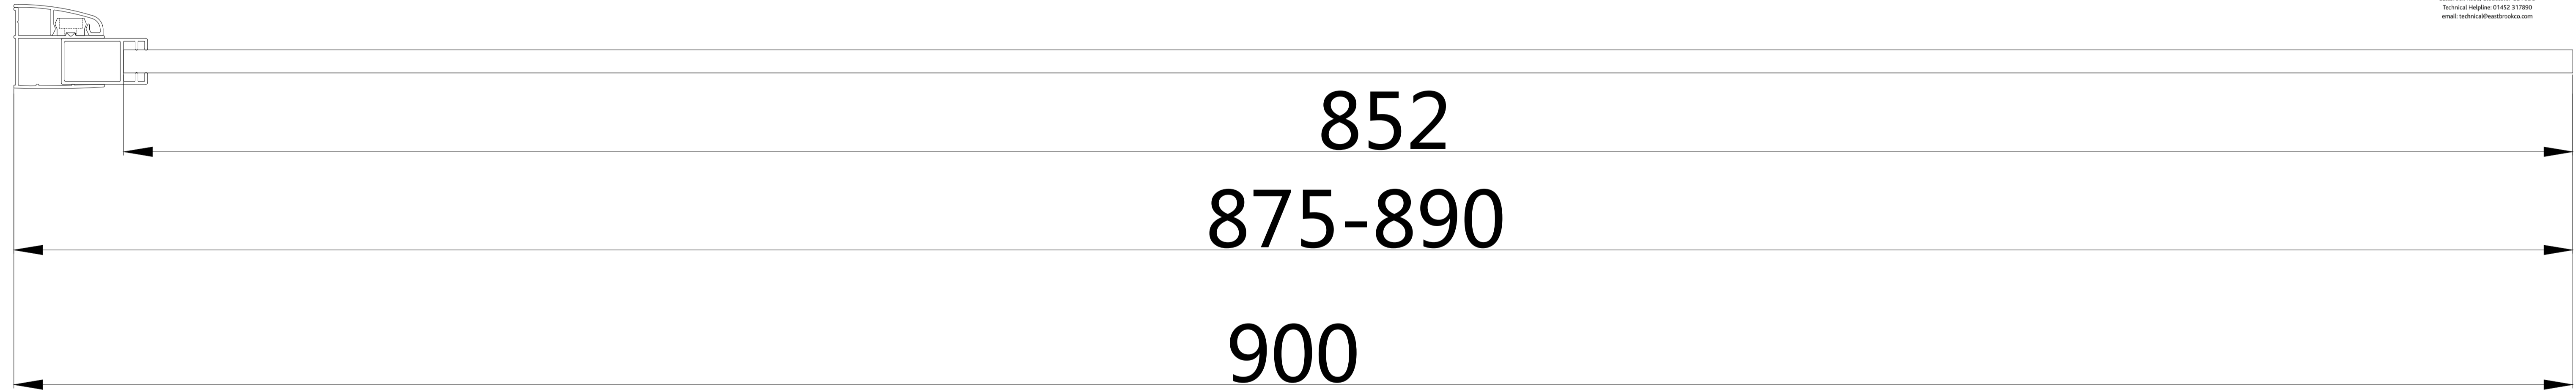

49.5111
49.5112
49.5113