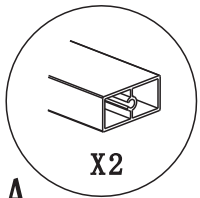

TOOLS REQUIRED

Pencil

($\varnothing 6.3$. 2) Drill bit

Silicone gun

Flat and cross
screwdriver

Tape measure

Spirit level

Electric drill

Rubber hammer

LIST OF SPARE PARTS

Please make the following checks before connecting the installation:

- The product supplied is the required size and the adjustment is compatible with the site situation.
- Check all component parts are present, see packing list and product schematic diagram for reference.
- Make sure you have all the required tools.

PRODUCT SCHEMATIC DIAGRAM

1

Cut bars **A** to required length. Fix part **B** and **C** into end and secure with screws provided.

2

Attach glass clamp **B** to end of bars **C** and secure with screw provided.