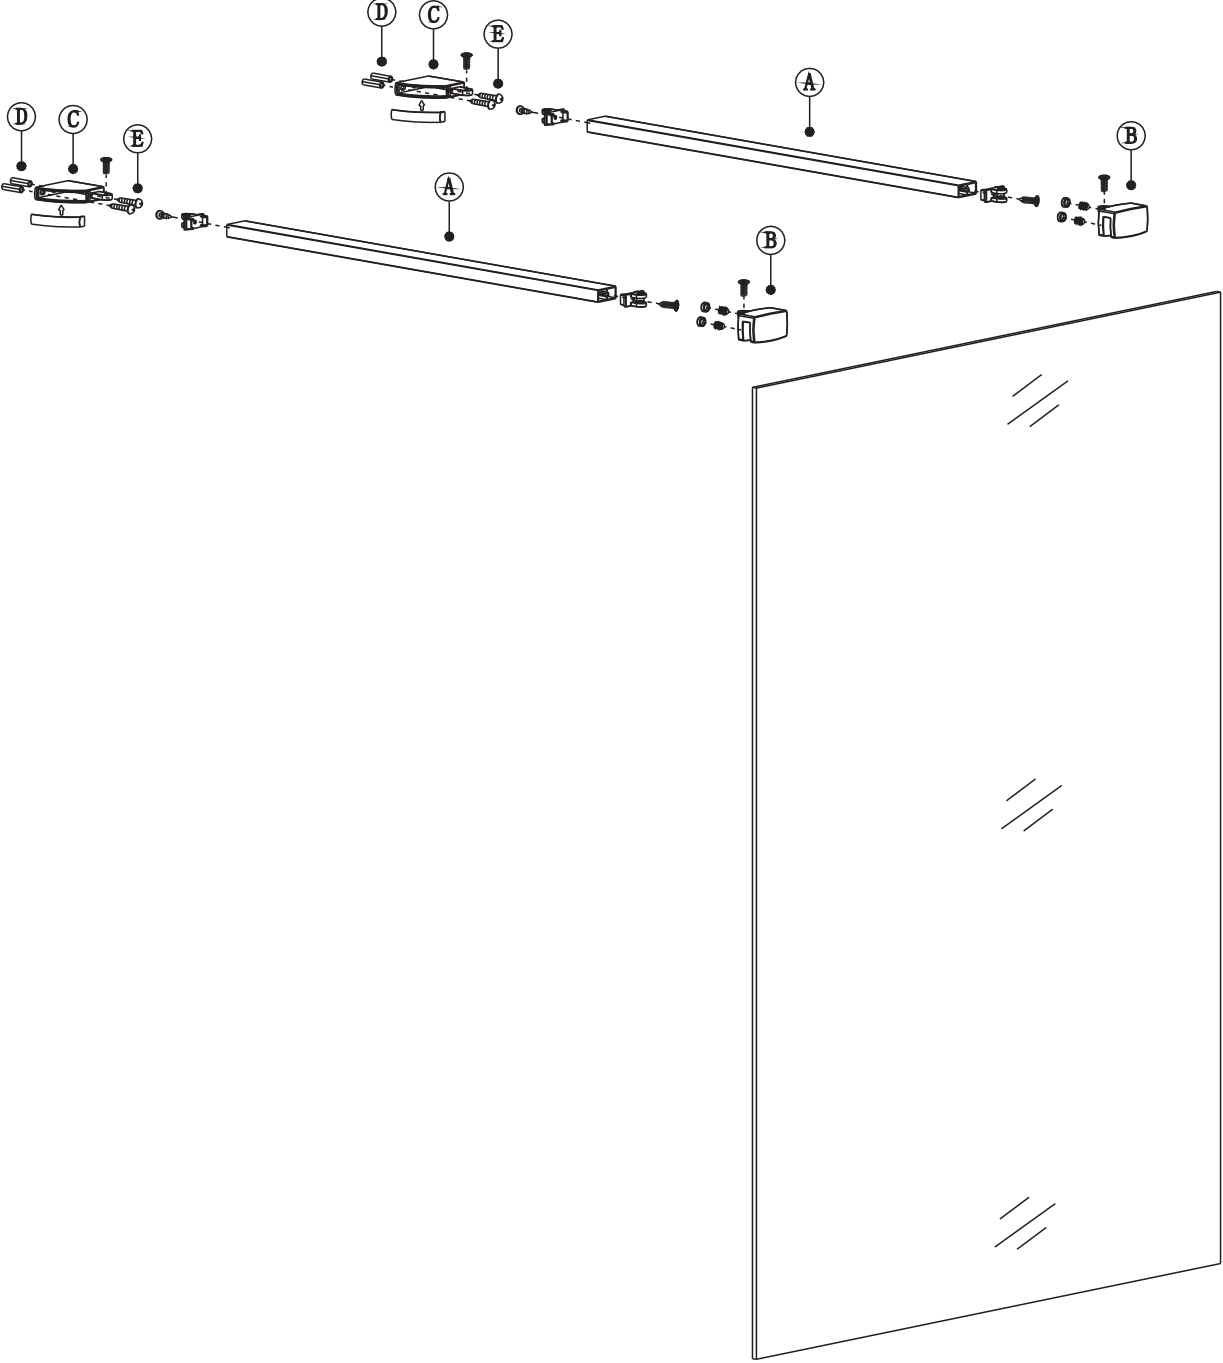

Rubber hammer

LIST OF SPARE PARTS

Please make the following checks before connecting the installation:

- The product supplied is the required size and the adjustment is compatible with the site situation.
- Check all component parts are present, see packing list and product schematic diagram for reference.
- Make sure you have all the required tools.

PRODUCT SCHEMATIC DIAGRAM

1

Cut bars **A** to required length. Fix part **B** and **C** into end and secure with screws provided.

2

Attach glass clamp **B** to end of bars **C** and secure with screw provided.

3

Attach support bar wall brackets **C** in positions required with ST4*30 **E** screws. Substitute wall plugs **D** with bars attached to glass panel in chosen position. Lift panel onto way and connect bars **A** to wall brackets **C** and secure with screws provided.