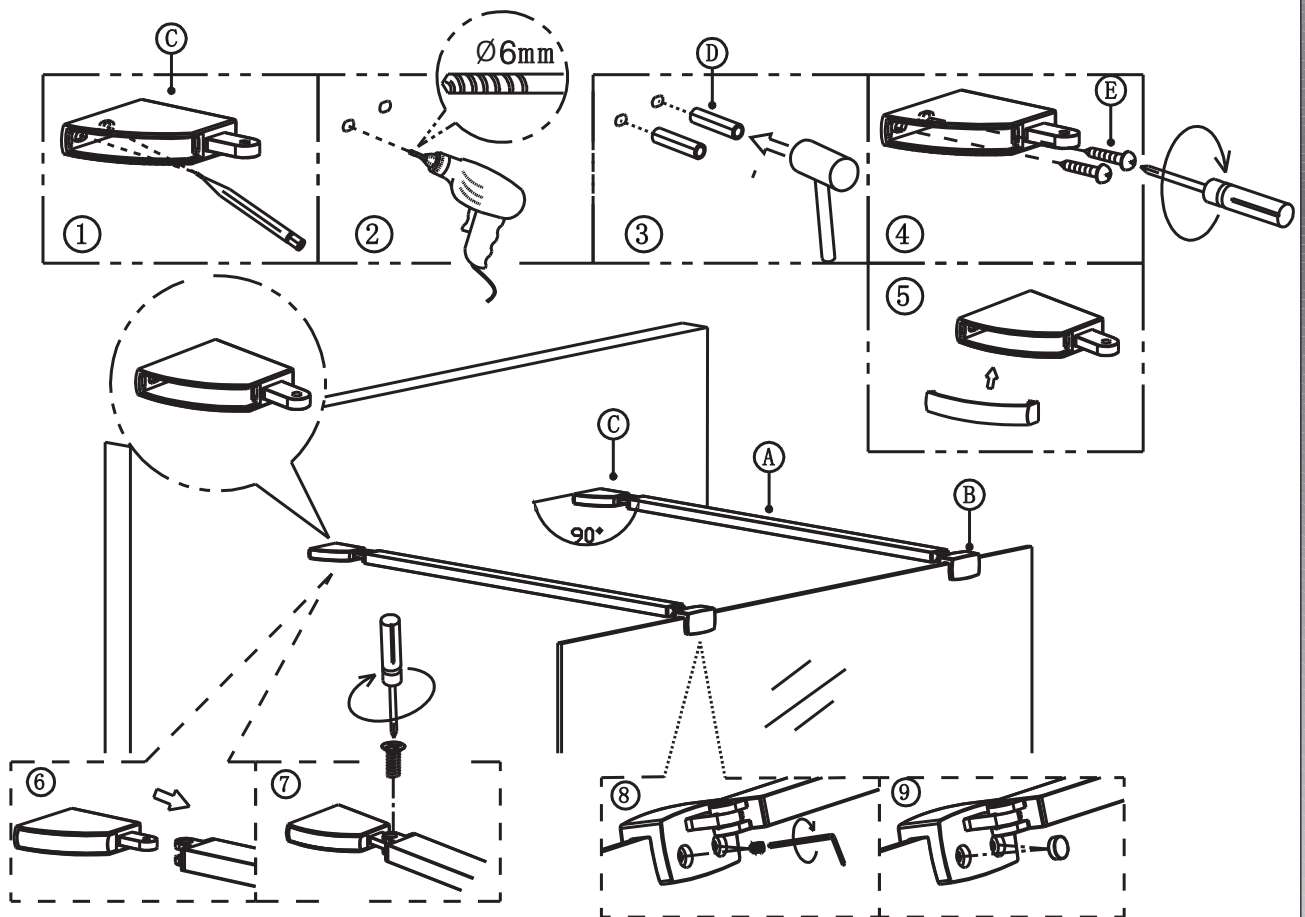

Rubber hammer

LIST OF SPARE PARTS

Please make the following checks before connecting the installation:

- The product supplied is the required size and the adjustment is compatible with the site situation.
- Check all component parts are present, see packing list and product schematic diagram for reference.
- Make sure you have all the required tools.

PRODUCT SCHEMATIC DIAGRAM

1

Cut bars **A** to required length. Fix part **B** and **C** into end and secure with screws provided.

2

Attach glass clamp **B** to end of bars **C** and secure with screw provided.

3

Attach support bar wall brackets **C** in positions required with ST4*30 **E** screws. Substitute wall plugs **D** with bars attached to glass panel in chosen position. Lift panel onto way and connect bars **A** to wall brackets **C** and secure with screws provided.