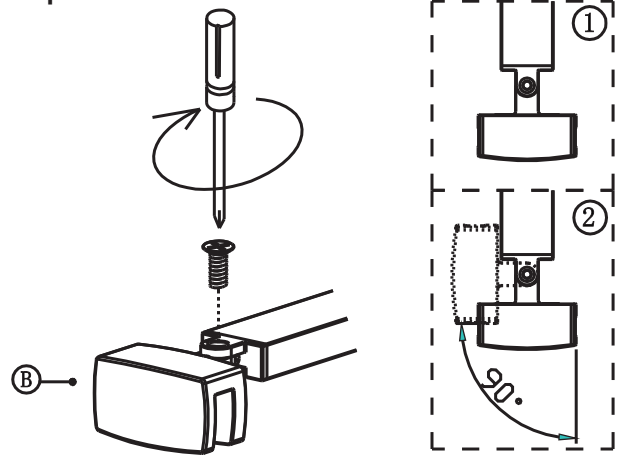

Rubber hammer

LIST OF SPARE PARTS

Please make the following checks before connecting the installation:

- The product supplied is the required size and the adjustment is compatible with the site situation.
- Check all component parts are present, see packing list and product schematic diagram for reference.
- Make sure you have all the required tools.

PRODUCT SCHEMATIC DIAGRAM

1

Cut bars **A** to required length. Fix part **B** and **C** into end and secure with screws provided.

2

Attach glass clamp **B** to end of bars **C** and secure with screw provided.

3

Attach support bar wall brackets **C** in positions required with ST4*30 **E** screws. Substitute wall plugs **D** with bars attached to glass panel in chosen position. Lift panel onto way and connect bars **A** to wall brackets **C** and secure with screws provided.