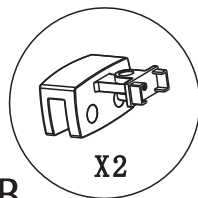

TOOLS REQUIRED

Pencil

($\varnothing 6.3$. 2) Drill bit

Silicone gun

Flat and cross
screwdriver

Tape measure

Spirit level

Electric drill

Rubber hammer

LIST OF SPARE PARTS

Please make the following checks before connecting the installation:

- The product supplied is the required size and the adjustment is compatible with the site situation.
- Check all component parts are present, see packing list and product schematic diagram for reference.
- Make sure you have all the required tools.

PRODUCT SCHEMATIC DIAGRAM

1

Cut bars **A** to required length. Fix part **B** and **C** into end and secure with screws provided.

2

Attach glass clamp **B** to end of bars **C** and secure with screw provided.