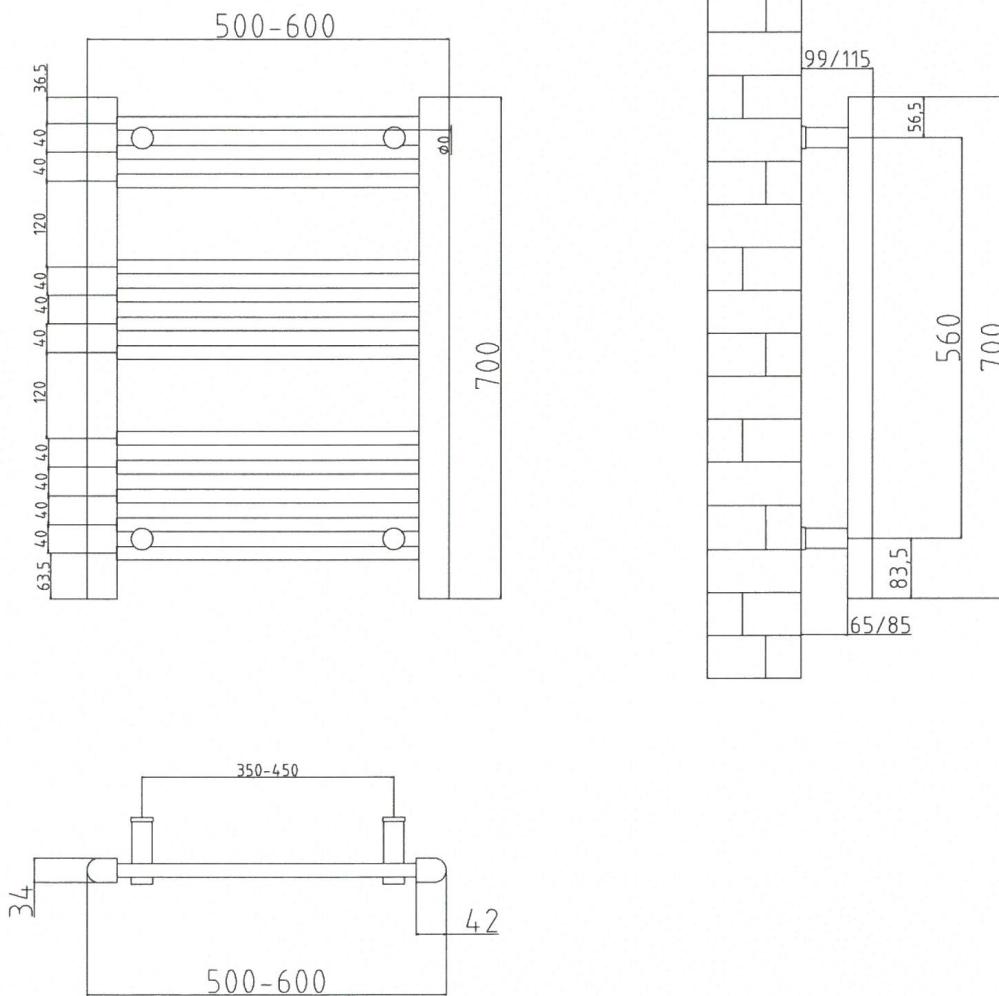

Drawing

Eastbrook

Eastbrook Road, Gloucester GL4 3DB
Technical Helpline : 01452 317890
Email : technical@eastbrookco.com