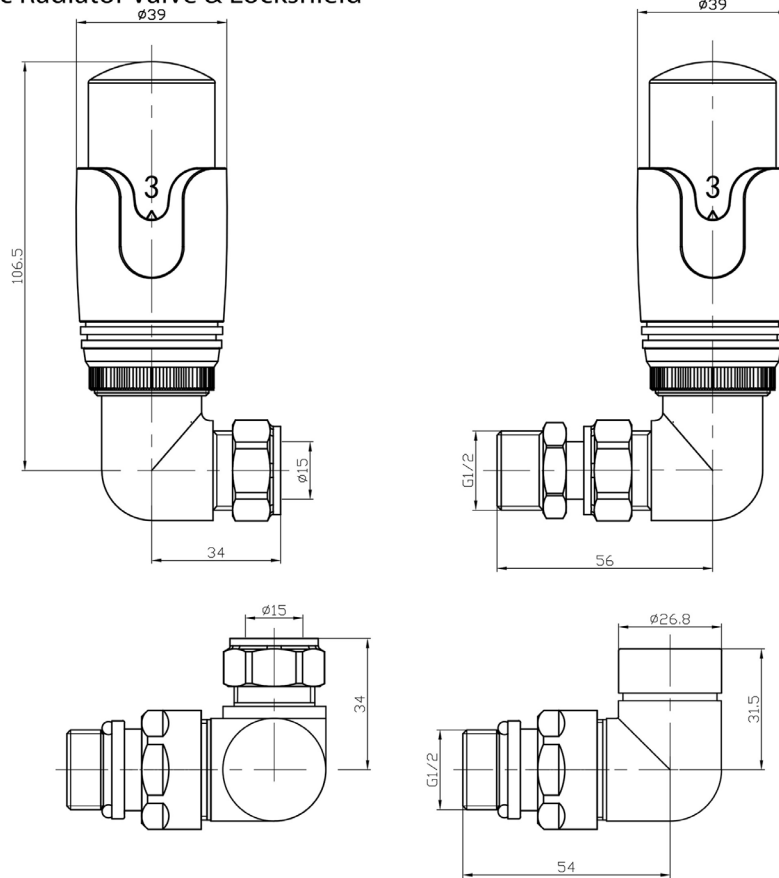

DATASHEET

Image

General Information

Product:	41.3037
Description:	15mm Corner TRV and Lockshield Valve
Website Link:	(Click Here)
Product Type:	Radiator Valve
Brand:	Eastbrook Company
Colour:	Brushed Brass
Material:	Brass + Plastic
Net Weight (kg):	0.65kg
Product Range:	Radiator Valves

Product Specifications

Warranty:	2 Year(s)
Valve Types:	Corner

Drawing

Eastbrook

Corner Thermostatic Radiator Valve & Lockshield
Technical Drawing

- 12.049
- 12.045
- 12.061
- 41.3037
- 12.053
- 12.054
- 12.055
- 12.056
- 12.057
- 12.077
- 12.080
- 12.086