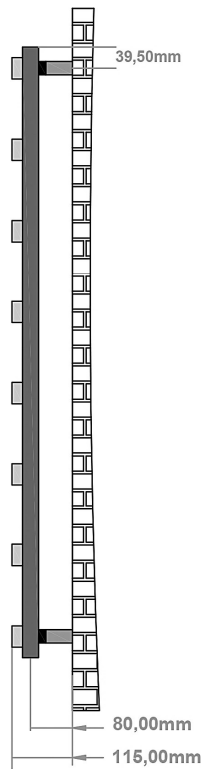

Drawing

Platani 1150 x 500mm. Technical Drawing

Eastbrook
Eastbrook Road, Gloucester GL4 3DB
Technical Helpline : 01452 317890
Mon - Fri / 8am - 5pm
Email : technical@eastbrookco.com