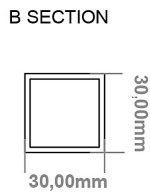

Drawing

Platani 1150 x 500mm. Technical Drawing

Eastbrook
Eastbrook Road, Gloucester GL4 3DB
Technical Helpline : 01452 317890
Mon - Fri / 8am - 5pm
Email : technical@eastbrookco.com