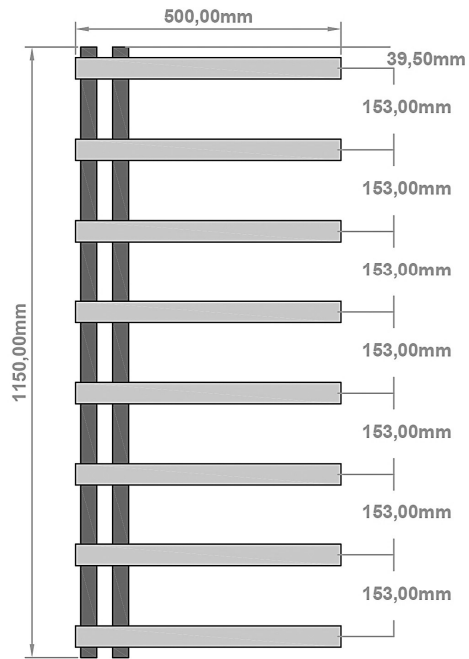

Drawing

Platani 1150 x 500mm. Technical Drawing

Eastbrook
Eastbrook Road, Gloucester GL4 3DB
Technical Helpline : 01452 317890
Mon - Fri / 8am - 5pm
Email : technical@eastbrookco.com