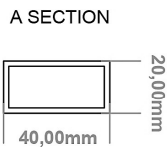

Drawing

Platani 1150 x 500mm. Technical Drawing

Eastbrook
Eastbrook Road, Gloucester GL4 3DB
Technical Helpline : 01452 317890
Mon - Fri / 8am - 5pm
Email : technical@eastbrookco.com