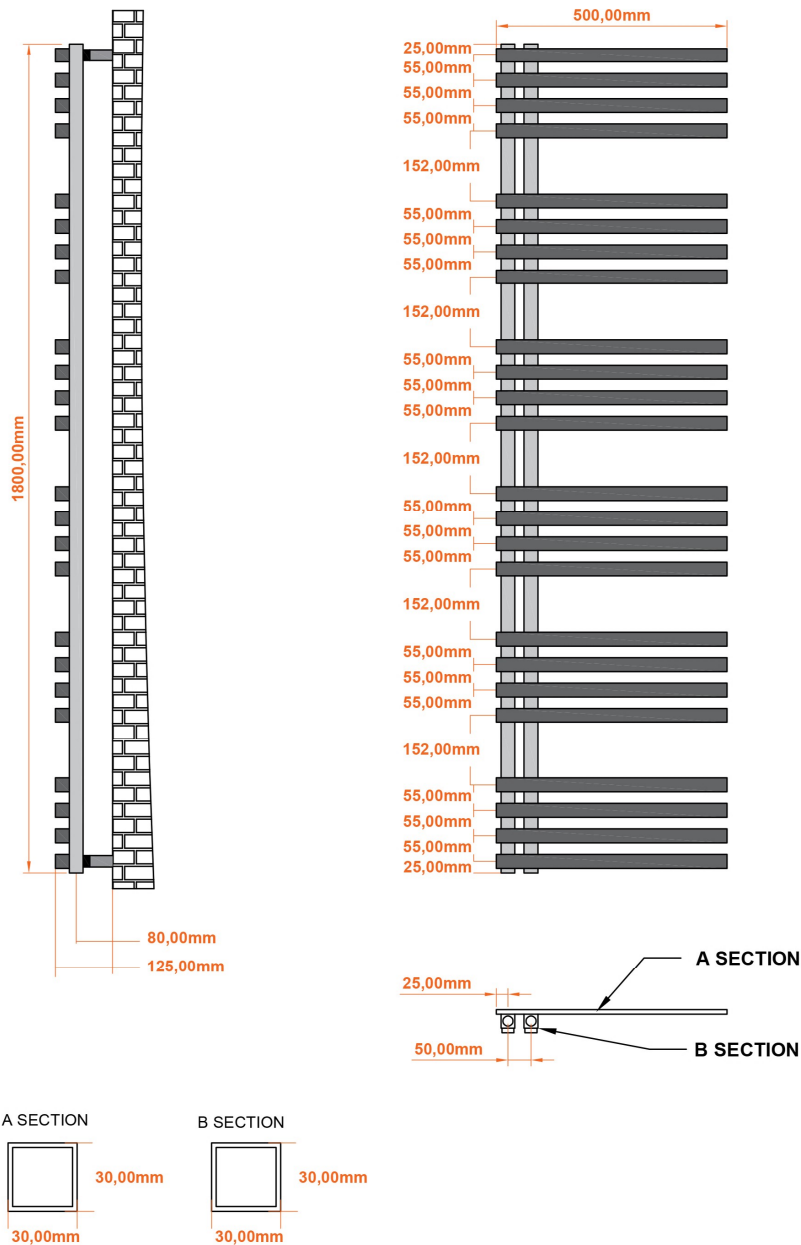

DATASHEET

Image

General Information

Product:	89.1374
Description:	Reinbach 1800 x 500mm Towel Rail
Website Link:	(Click Here)
Product Type:	Towel Rail
Brand:	Eastbrook Company
Colour:	Matt Grey
Material:	Mild Steel
Height (mm):	1800mm
Width (mm):	500mm
Net Weight (kg):	22.18kg
Product Range:	Reinbach

Product Specifications

Warranty:	5 Year(s)
Supplied with fixings:	Yes
BTU $\Delta T50^{\circ}\text{C}$:	2660
BTU $\Delta T60^{\circ}\text{C}$:	3353
Watts $\Delta T50^{\circ}\text{C}$:	780
Watts $\Delta T60^{\circ}\text{C}$:	983

Drawing

Reinbach 1800 x 500mm. Technical Drawing

Eastbrook 
Eastbrook Road, Gloucester GL4 3DB
Technical Helpline : 01452 317890
Mon - Fri / 8am - 5pm
Email : technical@eastbrookco.com