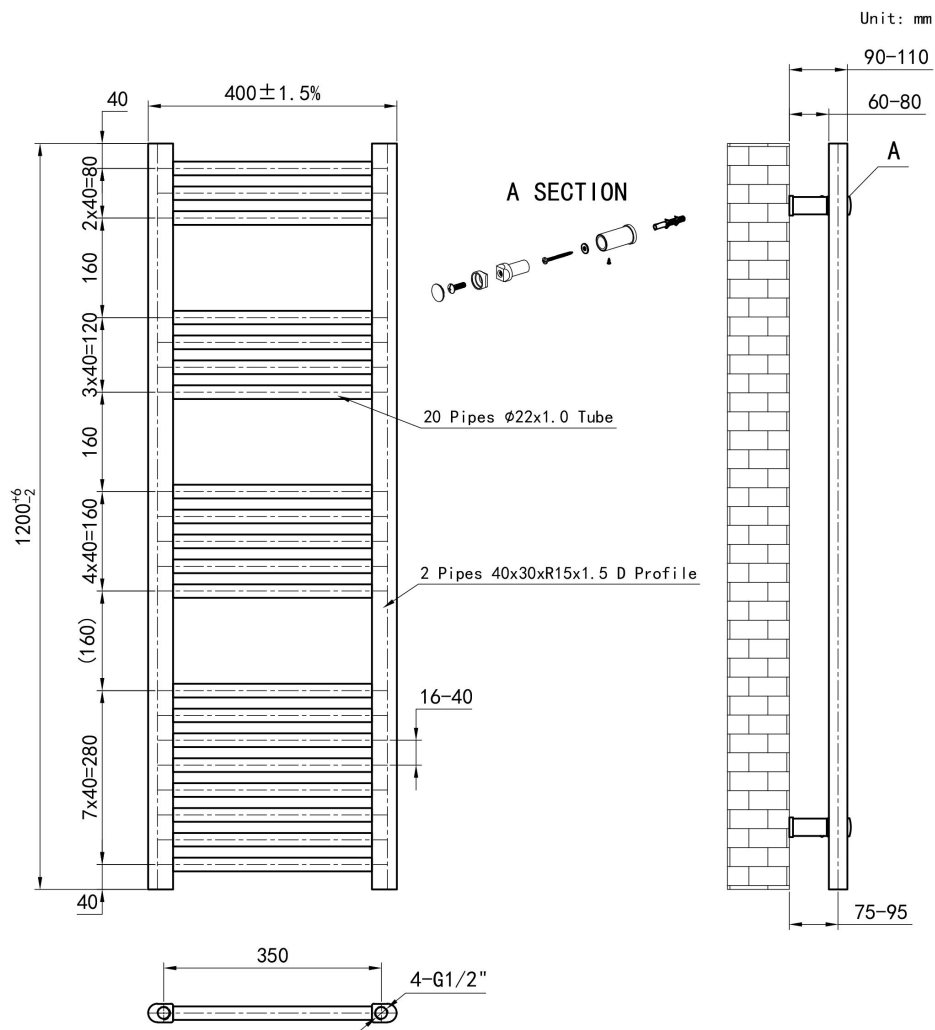

DATASHEET

Image

General Information

Product:	41.0013
Description:	Wendover Straight Multirail 1200 x 400
Website Link:	(Click Here)
Product Type:	Towel Rail
Brand:	Eastbrook Company
Colour:	Chrome
Material:	Mild Steel
Height (mm):	1200mm
Width (mm):	400mm
Net Weight (kg):	7.4kg
Product Range:	Wendover

Product Specifications

Warranty:	5 Year(s)
Supplied with fixings:	Yes
Orientation:	Portrait
BTU $\Delta T50^{\circ}\text{C}$:	1010
BTU $\Delta T60^{\circ}\text{C}$:	1293
Watts $\Delta T50^{\circ}\text{C}$:	296
Watts $\Delta T60^{\circ}\text{C}$:	379

Drawing

Wendover Straight 1200 x 400mm. Technical Drawing

Eastbrook 
Eastbrook Road, Gloucester GL4 3DB
Technical Helpline : 01452 317890
Mon - Fri / 8am - 5pm
Email : technical@eastbrookco.com