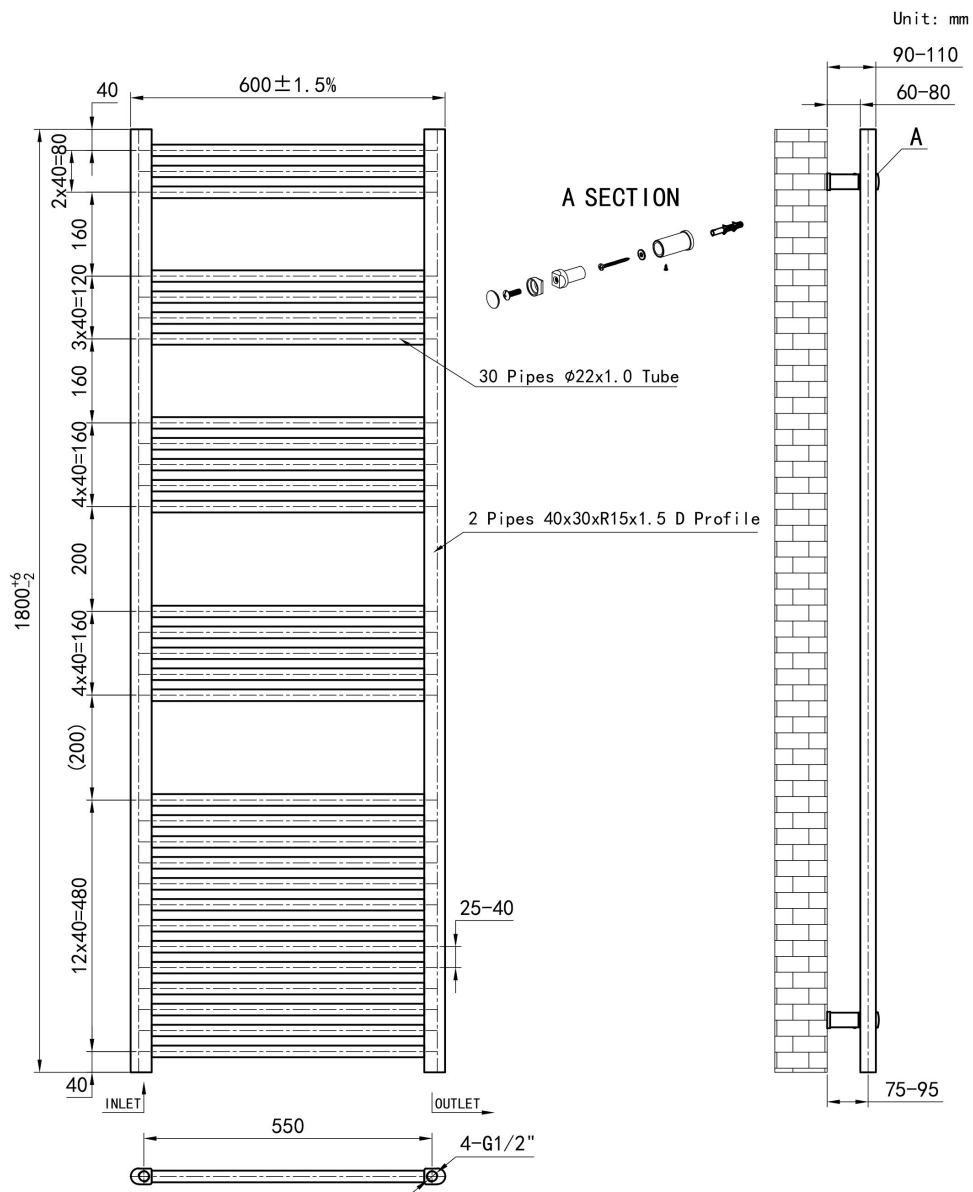

DATASHEET

Image

General Information

Product:	41.0327
Description:	Wendover Straight Multirail 1800 x 600
Website Link:	(Click Here)
Product Type:	Towel Rail
Brand:	Eastbrook Company
Colour:	Matt Anthracite
Material:	Mild Steel
Height (mm):	1800mm
Width (mm):	600mm
Net Weight (kg):	13.98kg
Product Range:	Wendover

Product Specifications

Warranty:	5 Year(s)
Supplied with fixings:	Yes
Orientation:	Vertical
BTU $\Delta T50^{\circ}\text{C}$:	2641
BTU $\Delta T60^{\circ}\text{C}$:	3381
Watts $\Delta T50^{\circ}\text{C}$:	774
Watts $\Delta T60^{\circ}\text{C}$:	991

Drawing

Wendover Straight 1800 x 600mm. Technical Drawing

Eastbrook 
Eastbrook Road, Gloucester GL4 3DB
Technical Helpline : 01452 317890
Mon - Fri / 8am - 5pm
Email : technical@eastbrookco.com