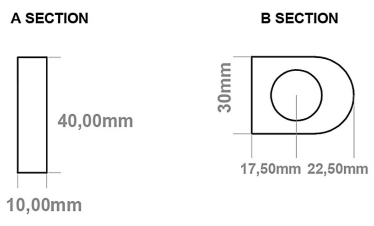

### General Information

Product:	89.1287
Description:	Defford 800 x 600mm Towel Rail
Website Link:	<a href="#">(Click Here)</a>
Product Type:	Towel Rail
Brand:	Eastbrook Company
Colour:	Matt Anthracite
Material:	Mild Steel
Height (mm):	800mm
Width (mm):	600mm
Net Weight (kg):	7.65kg
Product Range:	Defford

### Defford 800 x 600mm. Technical Drawing

scale: 1/5

**Eastbrook **  
Eastbrook Road, Gloucester GL4 3DB  
Technical Helpline : 01452 317890  
Mon - Fri / 8am - 5pm  
Email : [technical@eastbrookco.com](mailto:technical@eastbrookco.com)