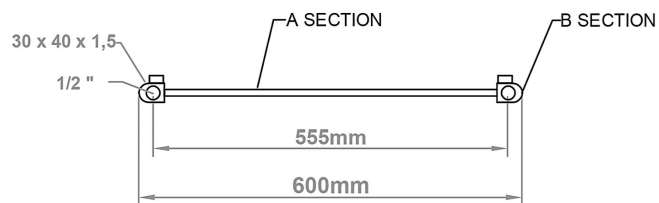

Drawing

Defford 800 x 600mm. Technical Drawing

scale: 1/5

Eastbrook
Eastbrook Road, Gloucester GL4 3DB
Technical Helpline : 01452 317890
Mon - Fri / 8am - 5pm
Email : technical@eastbrookco.com