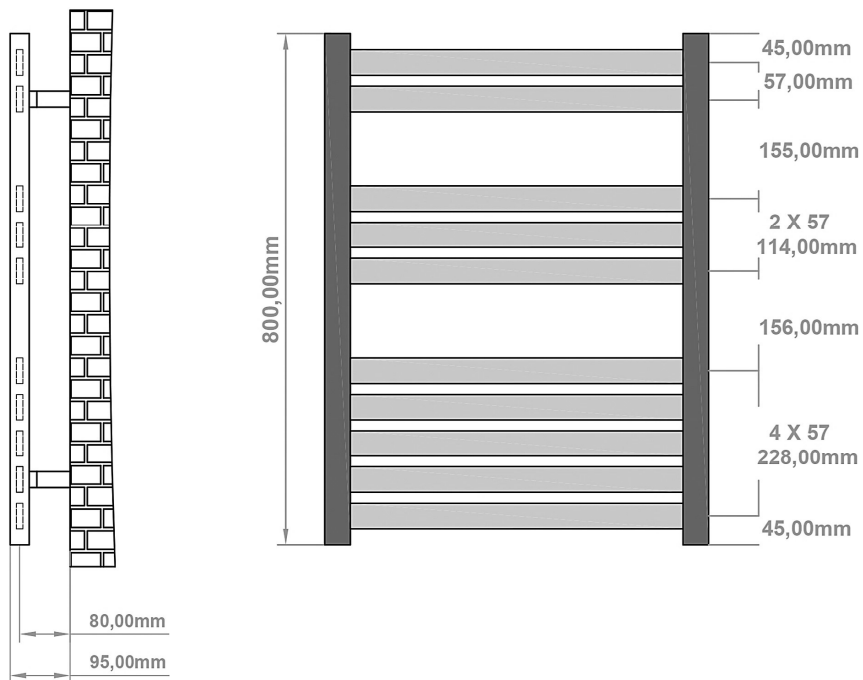

### General Information

Product:	89.1287
Description:	Defford 800 x 600mm Towel Rail
Website Link:	<a href="#">(Click Here)</a>
Product Type:	Towel Rail
Brand:	Eastbrook Company
Colour:	Matt Anthracite
Material:	Mild Steel
Height (mm):	800mm
Width (mm):	600mm
Net Weight (kg):	7.65kg
Product Range:	Defford

### Defford 800 x 600mm. Technical Drawing

scale: 1/5

**Eastbrook **  
Eastbrook Road, Gloucester GL4 3DB  
Technical Helpline : 01452 317890  
Mon - Fri / 8am - 5pm  
Email : [technical@eastbrookco.com](mailto:technical@eastbrookco.com)