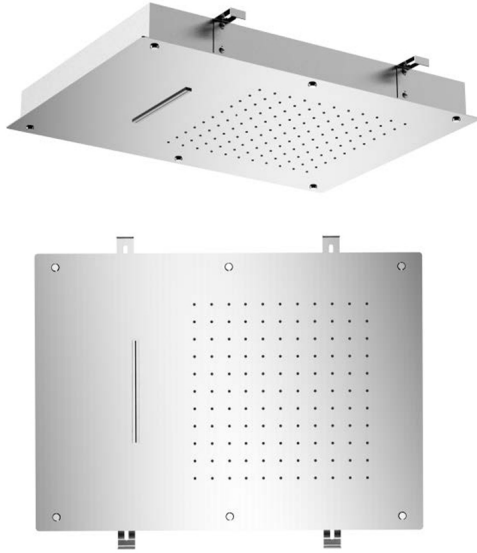

### Image

### General Information

Product:	78.0029
Description:	Waterfall Shower Ceiling Mounted - Single
Website Link:	<a href="#">(Click Here)</a>
Product Type:	Shower Head
Brand:	Eastbrook Company
Colour:	Chrome
Height (mm):	56.7mm
Width (mm):	400mm
Length (mm):	560mm
Net Weight (kg) (kg):	7kg