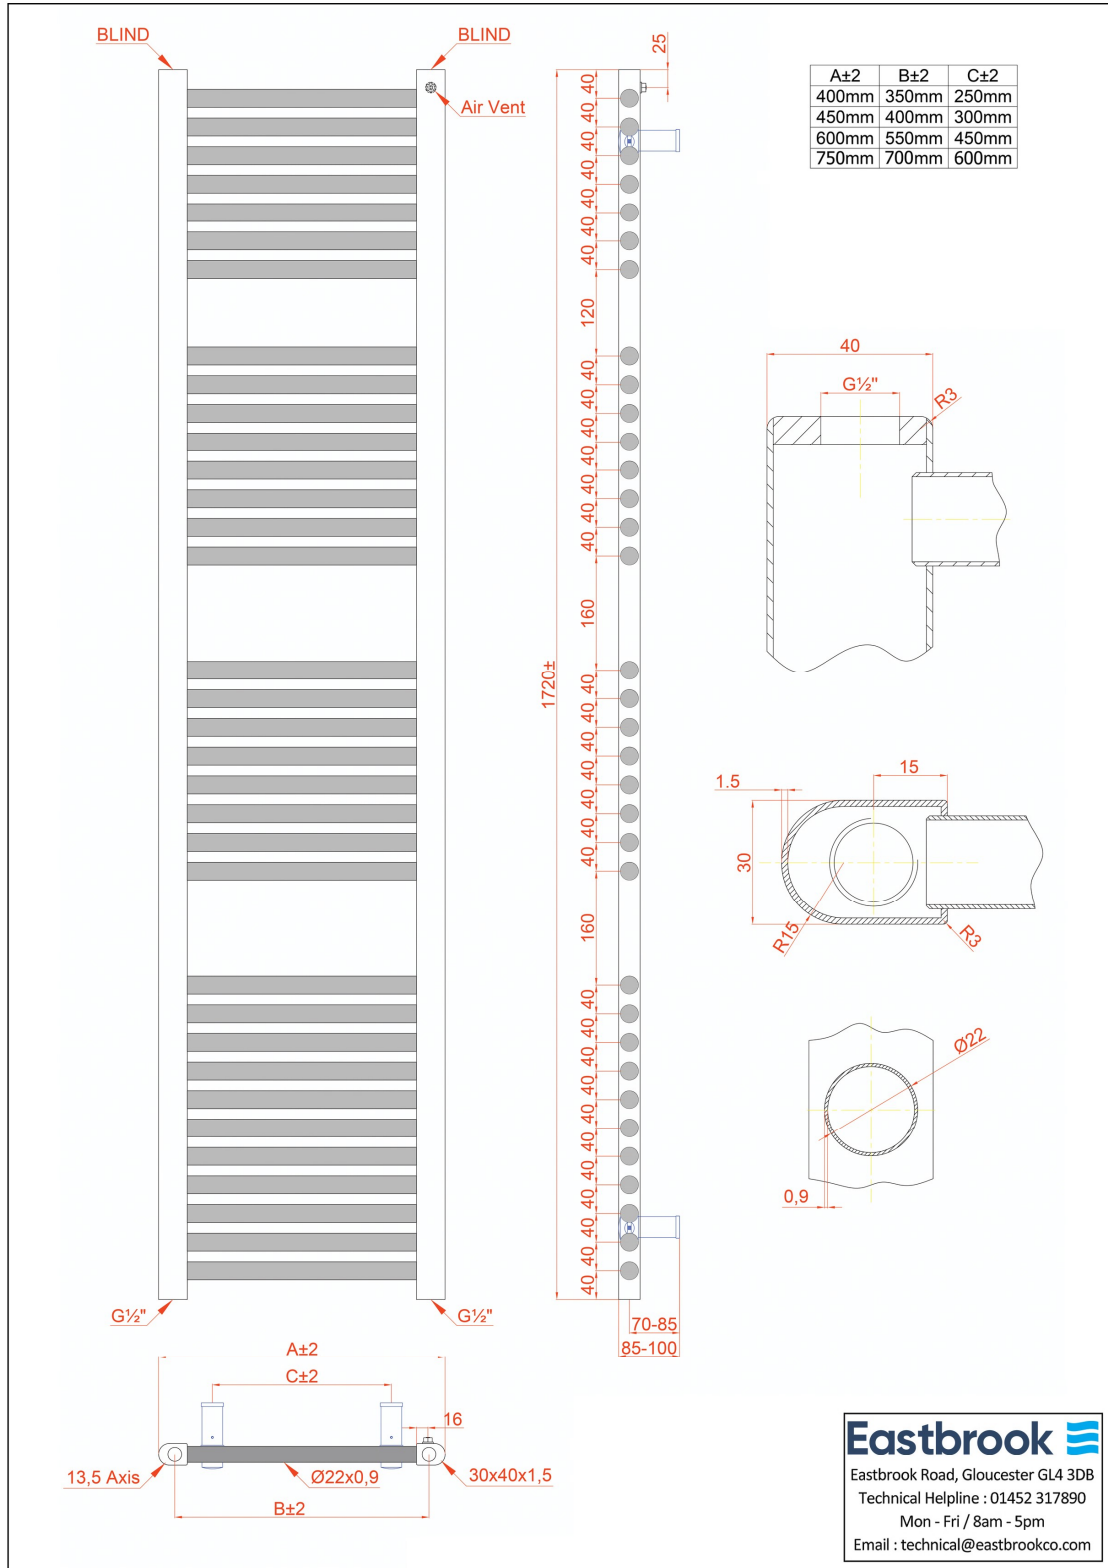

Drawing

Eastbrook
Eastbrook Road, Gloucester GL4 3DB
Technical Helpline : 01452 317890
Mon - Fri / 8am - 5pm
Email : technical@eastbrookco.com