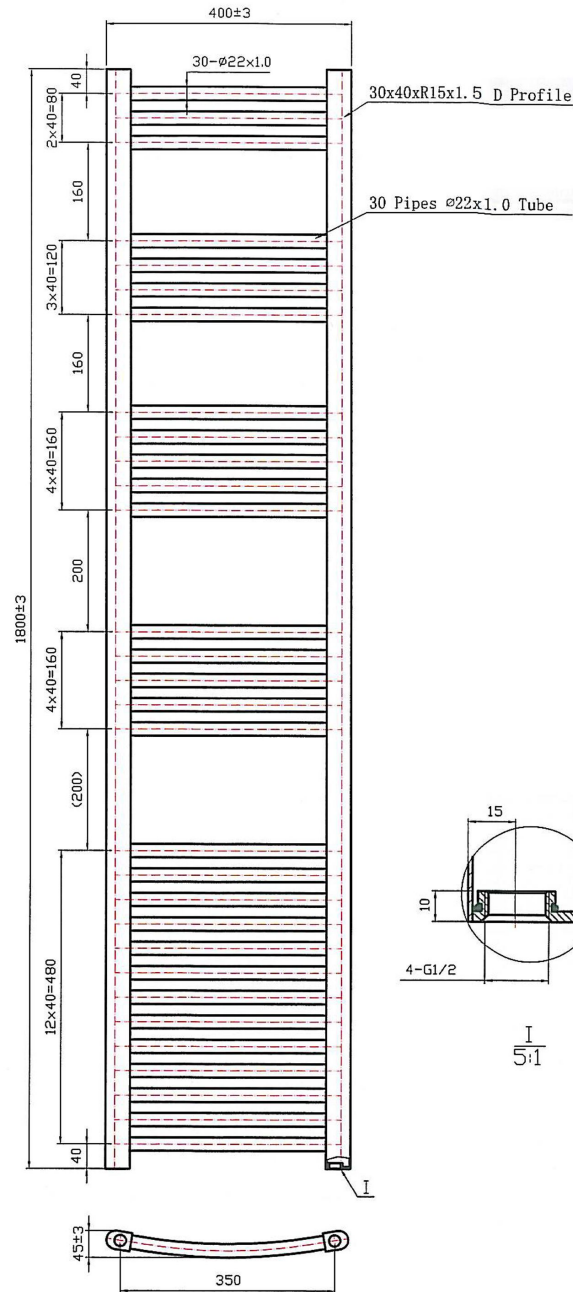

DATASHEET

Image

General Information

Product:	41.0056
Description:	Wendover Curved Multirail 1800 x 400
Website Link:	(Click Here)
Product Type:	Towel Rail
Brand:	Eastbrook Company
Colour:	Gloss White
Material:	Mild Steel
Height (mm):	1800mm
Width (mm):	400mm
Net Weight (kg):	10.26kg
Product Range:	Wendover

Product Specifications

Warranty:	5 Year(s)
Supplied with fixings:	Yes
Orientation:	Portrait
BTU $\Delta T50^{\circ}\text{C}$:	1941
BTU $\Delta T60^{\circ}\text{C}$:	2484
Watts $\Delta T50^{\circ}\text{C}$:	569
Watts $\Delta T60^{\circ}\text{C}$:	728

Drawing

Wendover Curved 1800 x 400mm. Technical Drawing

1800*400 30 pipes Curved

Eastbrook 
Eastbrook Road, Gloucester GL4 3DB
Technical Helpline : 01452 317890
Mon - Fri / 8am - 5pm
Email : technical@eastbrookco.com