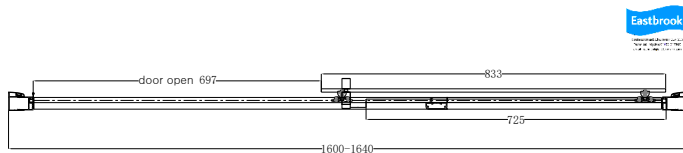

DATASHEET

Image

Drawing

General Information

Product:	49.7053
Description:	Vantage 2000 8mm 1650 Soft Close Sliding Door
Product Type:	Slider Shower Doors
Brand:	Eastbrook Company
Colour:	Chrome
Material:	Tempered Glass
Height (mm):	2000mm
Width (mm):	37.5mm
Length (mm):	1650mm
Product Range:	Vantage 2000

Product Specifications

Warranty:	10 Year(s)
Door opening (mm):	697mm
Easy Clean glass:	Yes
Finish:	Polished
Frameless:	No
Glass Thickness (mm):	8mm
Glass type:	Clear Glass
Waste Included:	No
Adjustment (mm):	1600-1640mm