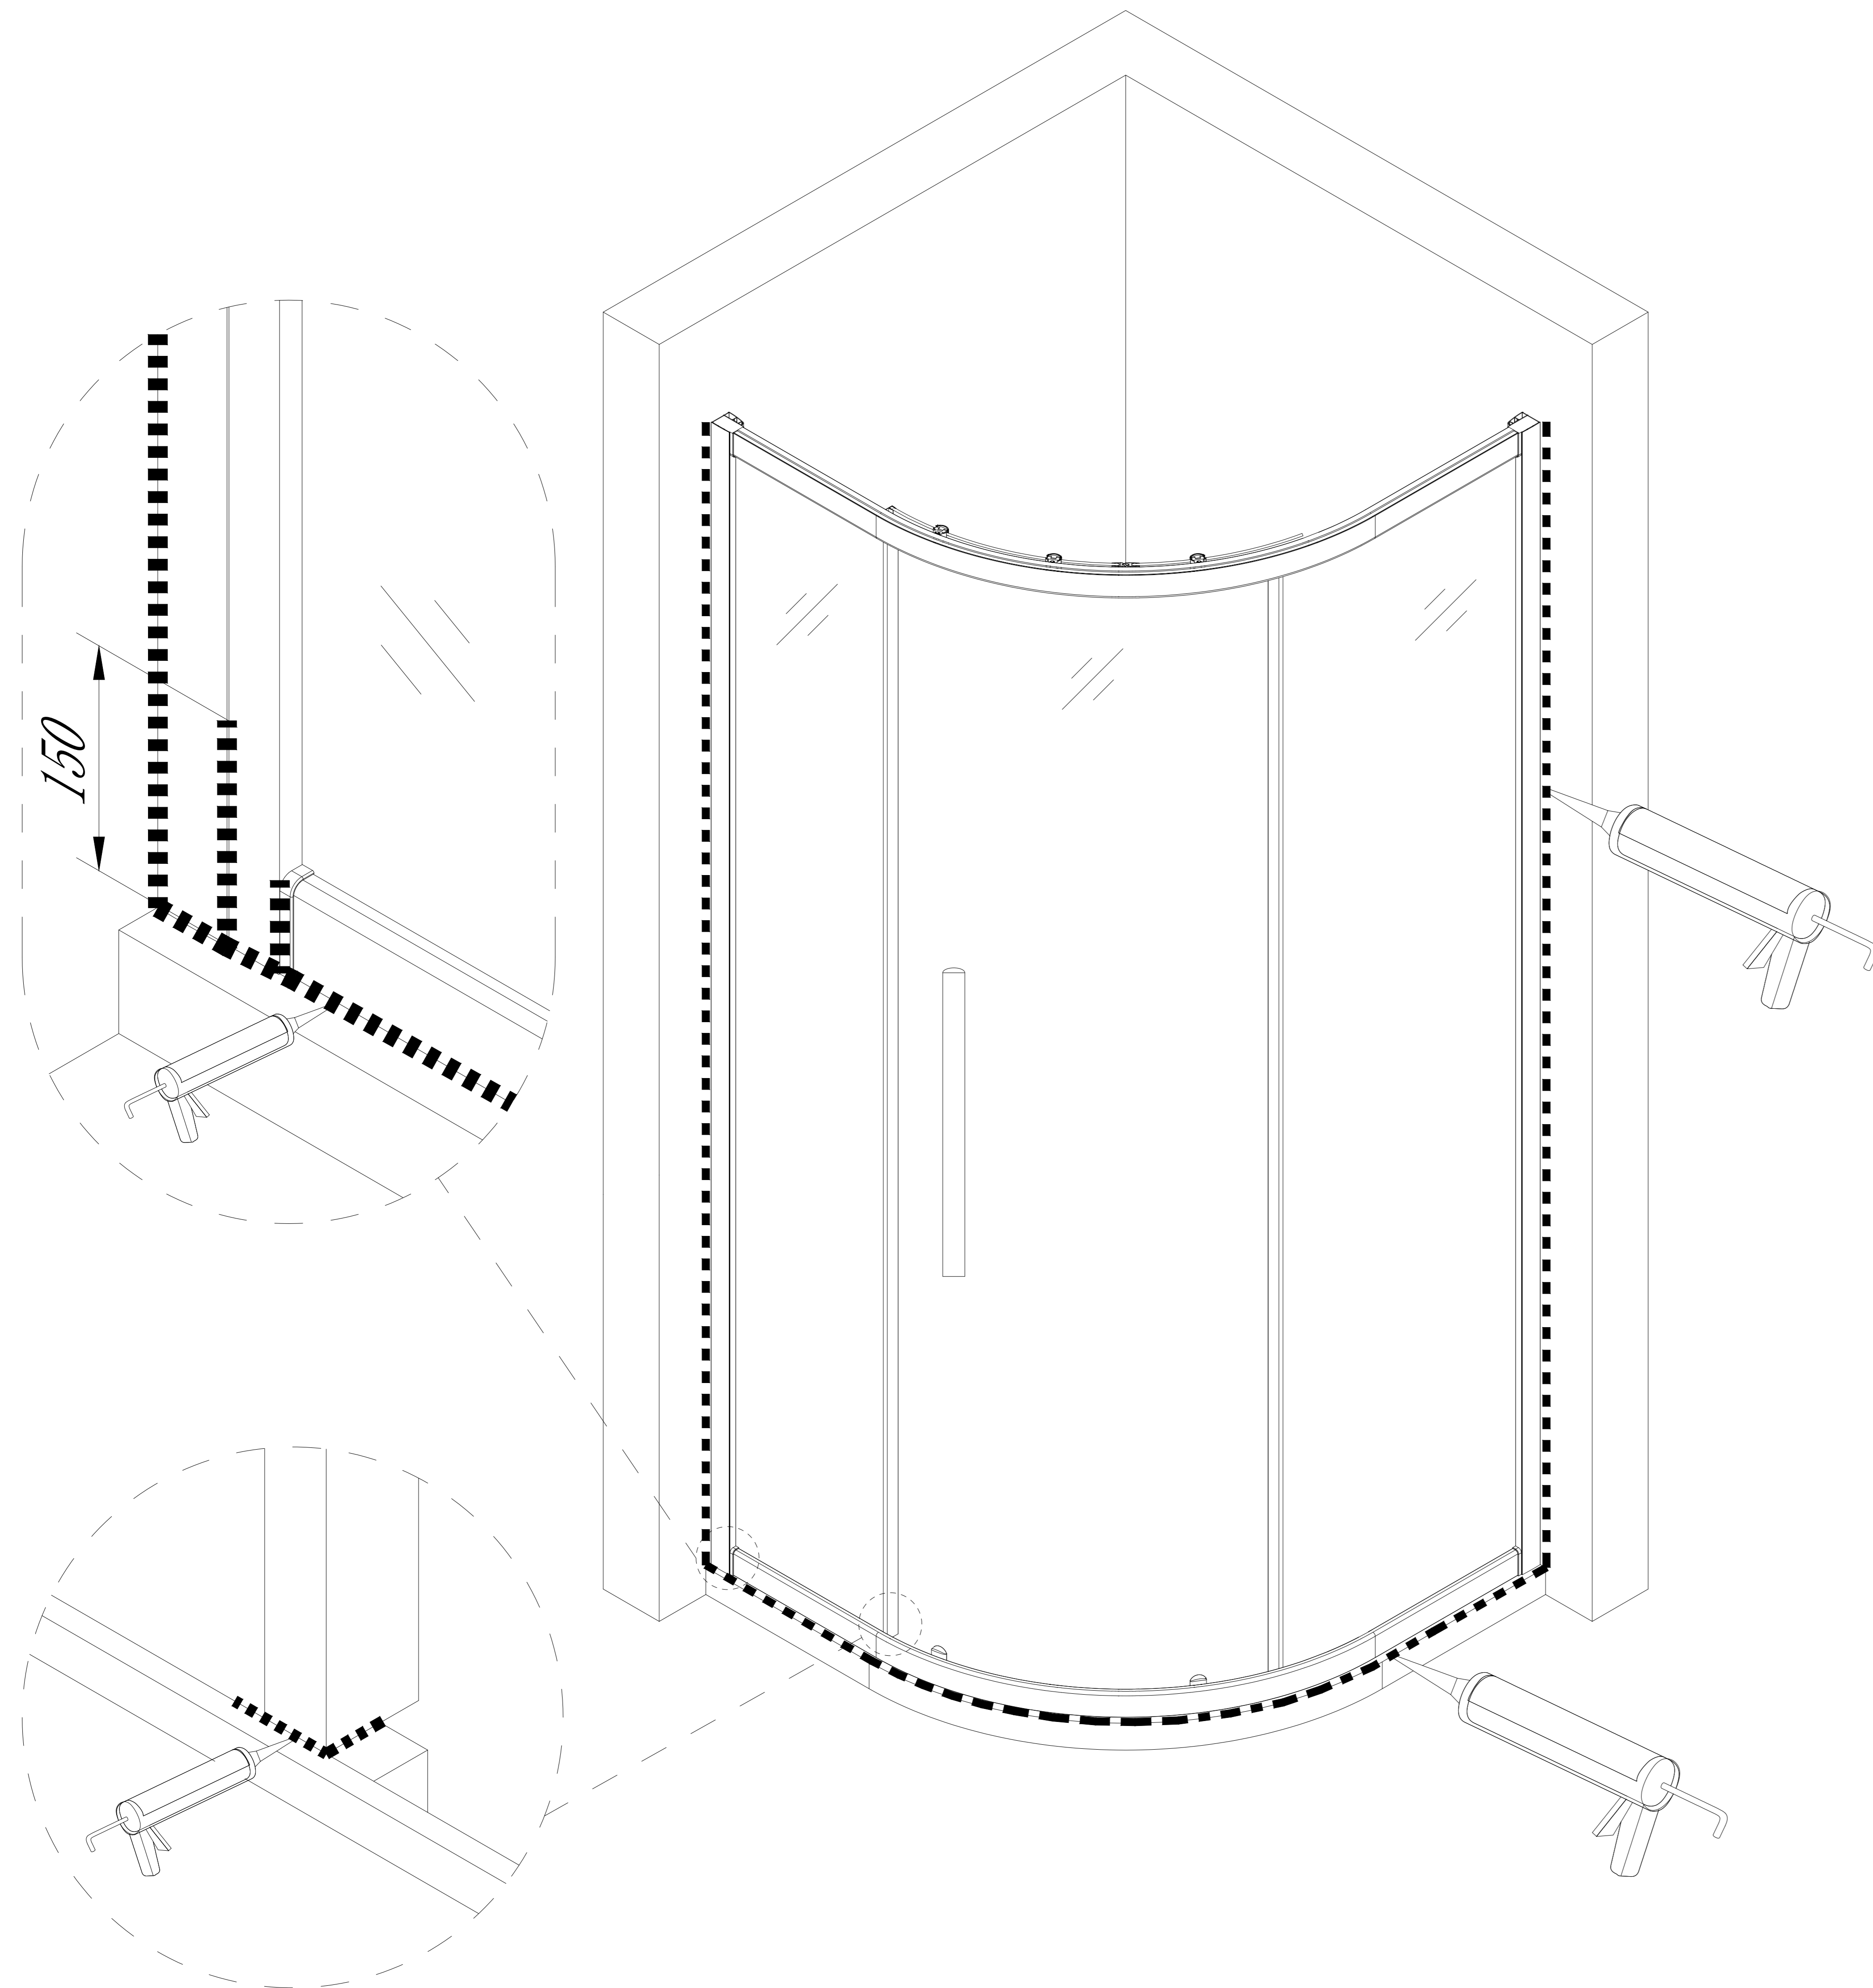

Inside

21

8

Inside

Outside

21

Care Instructions:

Do not use your shower enclosure within 24 hours of assembly .
Do not use caustic cleaning products or abrasive material when cleaning your shower enclosure.