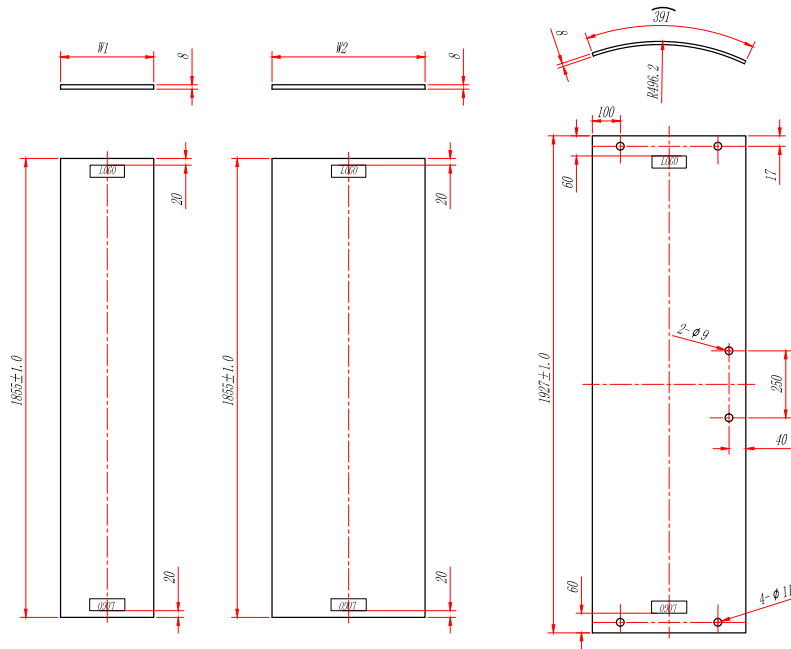

DATASHEET

Image

General Information

Product:	69.0065
Description:	Corniche easy clean offset quad 1000x800
Website Link:	(Click Here)
Product Type:	Offset Quad Shower Enclosures
Brand:	Eastbrook Company
Colour:	Chrome
Material:	Tempered Glass
Height (mm):	1950mm
Width (mm):	800mm
Length (mm):	1000mm
Net Weight (kg):	68kg
Product Range:	Corniche

Product Specifications

Warranty:	10 Year(s)
Door opening (mm):	470mm
Easy Clean glass:	Yes
Finish:	Polished
Frameless:	No
Glass Thickness (mm):	8mm
Glass type:	Clear Glass
Waste Included:	No
Adjustment (mm):	970-1000 x 770-800mm
Enclosure Size:	1000x800

Drawing

Dimension	Fixed glass(W1)	Fixed glass(W2)
900X1200X1950	274mm	574mm
900X1000X1950	274mm	374mm
800X1200X1950	174mm	574mm
800X1000X1950	174mm	374mm
760X1000X1950	134mm	374mm
800X900X1950	174mm	274mm
760X900X1950	134mm	274mm