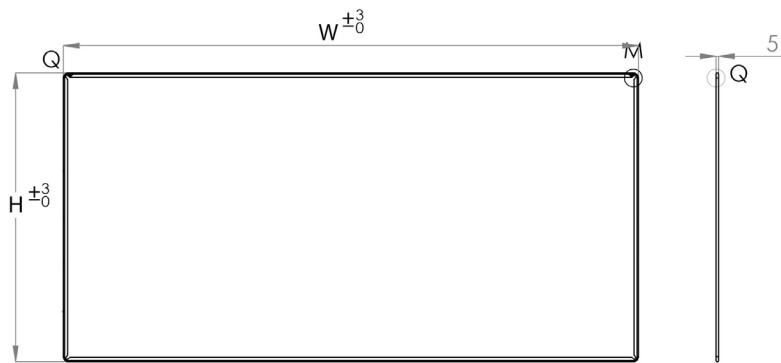

DATASHEET

Image

General Information

Product:	25.5045
Description:	Flat Cover Plate 600 x 1200
Website Link:	(Click Here)
Product Type:	Cover Plate
Brand:	Eastbrook Company
Colour:	Gloss White
Material:	Mild Steel
Height (mm):	600mm
Width (mm):	1200mm
Length (mm):	5mm
Net Weight (kg):	6.02kg
Product Range:	Compact Panel

Product Specifications

Warranty:	10 Year(s)
Supplied with fixings:	Yes

Drawing

Flat Cover Plate Technical Drawing

H
300mm.....600mm
W
400mm.....2000mm

Eastbrook 
Eastbrook Road, Gloucester GL4 3DB
Technical Helpline : 01452 317890
Mon - Fri / 8am - 5pm
Email : technical@eastbrookco.com