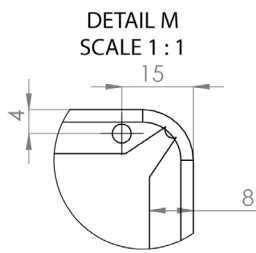

DATASHEET

Image

General Information

Product:	25.5045
Description:	Flat Cover Plate 600 x 1200
Website Link:	(Click Here)
Product Type:	Cover Plate
Brand:	Eastbrook Company
Colour:	Gloss White
Material:	Mild Steel
Height (mm):	600mm
Width (mm):	1200mm
Length (mm):	5mm
Net Weight (kg):	6.02kg
Product Range:	Compact Panel

Product Specifications

Warranty:	10 Year(s)
Supplied with fixings:	Yes

Drawing

Flat Cover Plate Technical Drawing

H
300mm.....600mm
W
400mm.....2000mm

Eastbrook 
Eastbrook Road, Gloucester GL4 3DB
Technical Helpline : 01452 317890
Mon - Fri / 8am - 5pm
Email : technical@eastbrookco.com