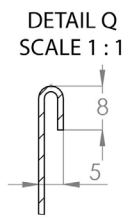

DATASHEET

Image

General Information

Product:	25.5045
Description:	Flat Cover Plate 600 x 1200
Website Link:	(Click Here)
Product Type:	Cover Plate
Brand:	Eastbrook Company
Colour:	Gloss White
Material:	Mild Steel
Height (mm):	600mm
Width (mm):	1200mm
Length (mm):	5mm
Net Weight (kg):	6.02kg
Product Range:	Compact Panel

Product Specifications

Warranty:	10 Year(s)
Supplied with fixings:	Yes

Drawing

Flat Cover Plate Technical Drawing

H
300mm.....600mm
W
400mm.....2000mm

Eastbrook 
Eastbrook Road, Gloucester GL4 3DB
Technical Helpline : 01452 317890
Mon - Fri / 8am - 5pm
Email : technical@eastbrookco.com