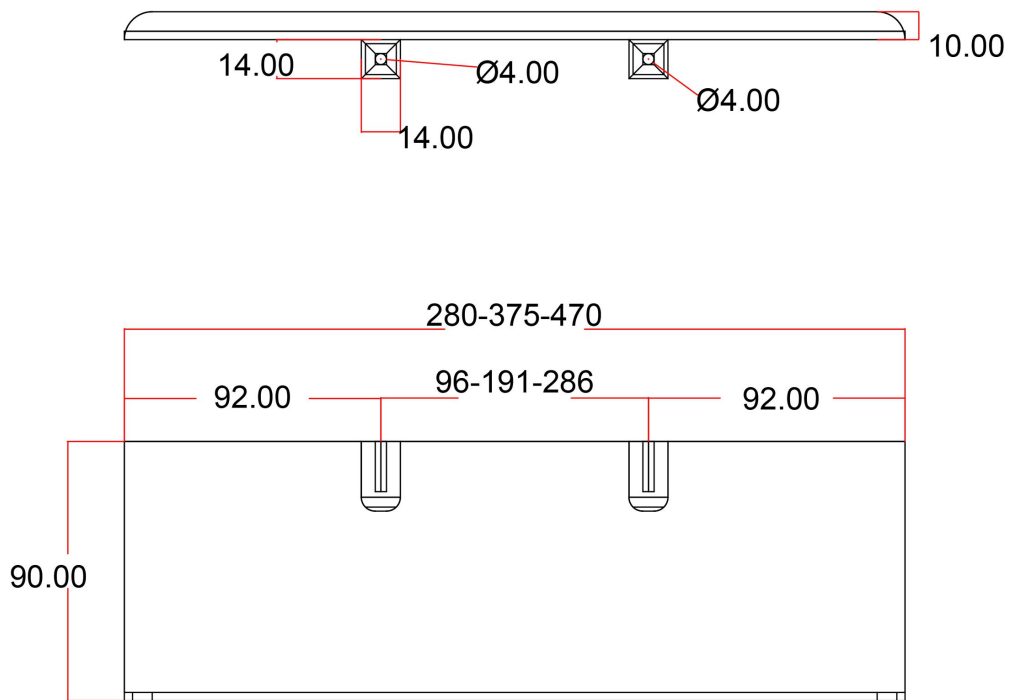

DATASHEET

Image

General Information

Product:	89.0461
Description:	Flat Towel Shelf 470mm Charlton/ Rosano
Website Link:	(Click Here)
Product Type:	Clearance Towel Shelf
Brand:	Eastbrook Company
Colour:	Matt White
Material:	Mild Steel
Width (mm):	470mm
Net Weight (kg):	0.55kg
Product Range:	Universal

Product Specifications

Warranty:	1 Year(s)
-----------	-----------

Drawing

Flat Towel Shelf Rosano / Charlton 280 / 375 / 470mm. Technical Drawing

Eastbrook 
Eastbrook Road, Gloucester GL4 3DB
Technical Helpline : 01452 317890
Mon - Fri / 8am - 5pm
Email : technical@eastbrookco.com