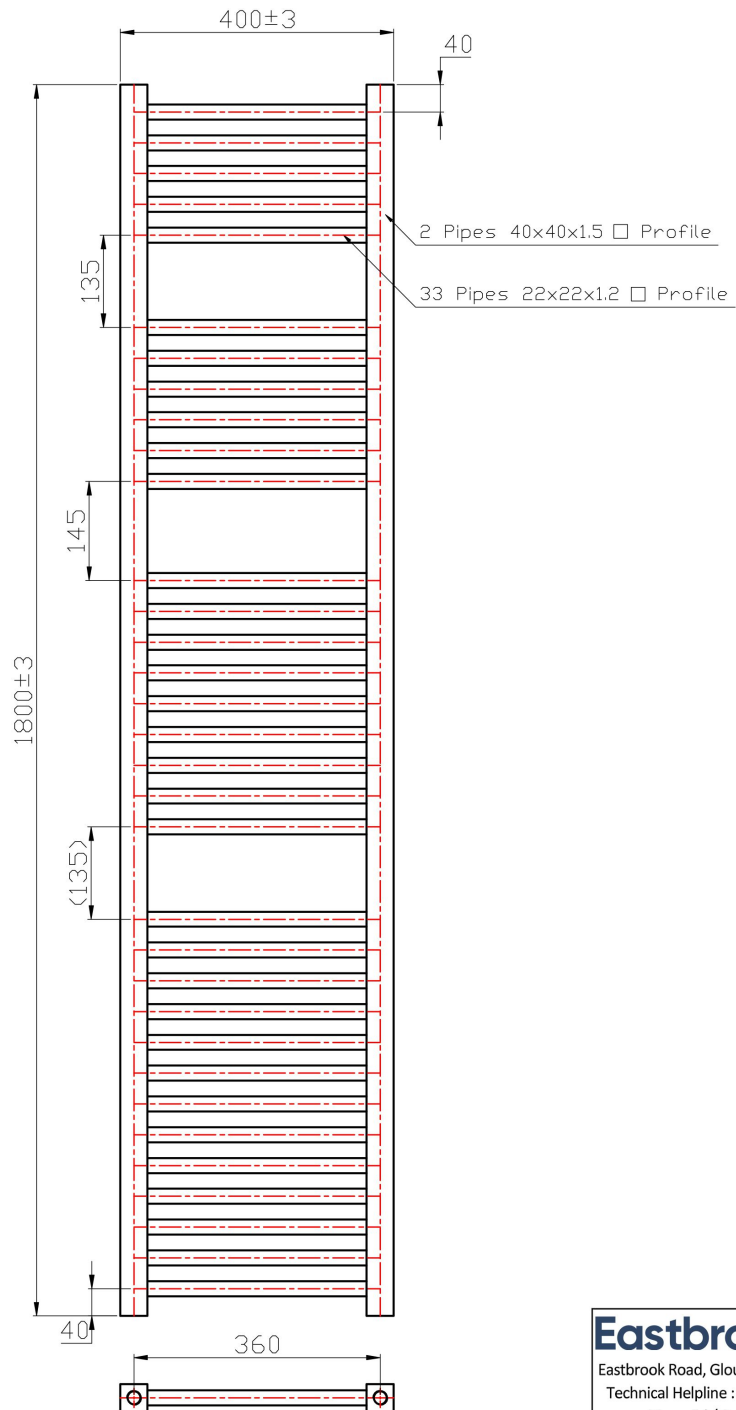

### General Information

Product:	41.0120
Description:	Biava Square 1800x400
Website Link:	<a href="#">(Click Here)</a>
Product Type:	Clearance Towel Rail
Brand:	Eastbrook Company
Colour:	Gloss White
Material:	Mild Steel
Height (mm):	1800mm
Width (mm):	400mm
Net Weight (kg):	14.21kg
Product Range:	Biava Square

## Drawing

### Biava Square Towel Rail 1800 x 400mm. Technical Drawing

**Eastbrook**   
Eastbrook Road, Gloucester GL4 3DB  
Technical Helpline : 01452 317890  
Mon - Fri / 8am - 5pm  
Email : [technical@eastbrookco.com](mailto:technical@eastbrookco.com)