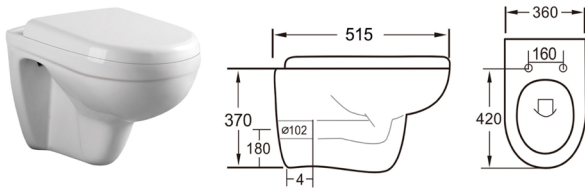

DATASHEET

Image

General Information

Product:	26.0197
Description:	Dura wall hung Eco Vortex Pan
Website Link:	(Click Here)
Product Type:	WC Pan
Brand:	Eastbrook Company
Colour:	White
Material:	Ceramics
Height (mm):	390mm
Width (mm):	380mm
Length (mm):	517mm
Net Weight (kg) (kg):	15.45kg
Product Range:	Dura

Product Specifications

Warranty:	2 Year(s)
Supplied with fixings:	No
Wall to Spigot:	4
Floor to Spigot:	180
Comfort Height:	No
Eco Vortex:	Yes
Rimless:	Yes
Open Foot print:	No
Seat Fixing:	Top
Close coupled WC:	No
BTW Pan:	No
Mounting:	Wall hung