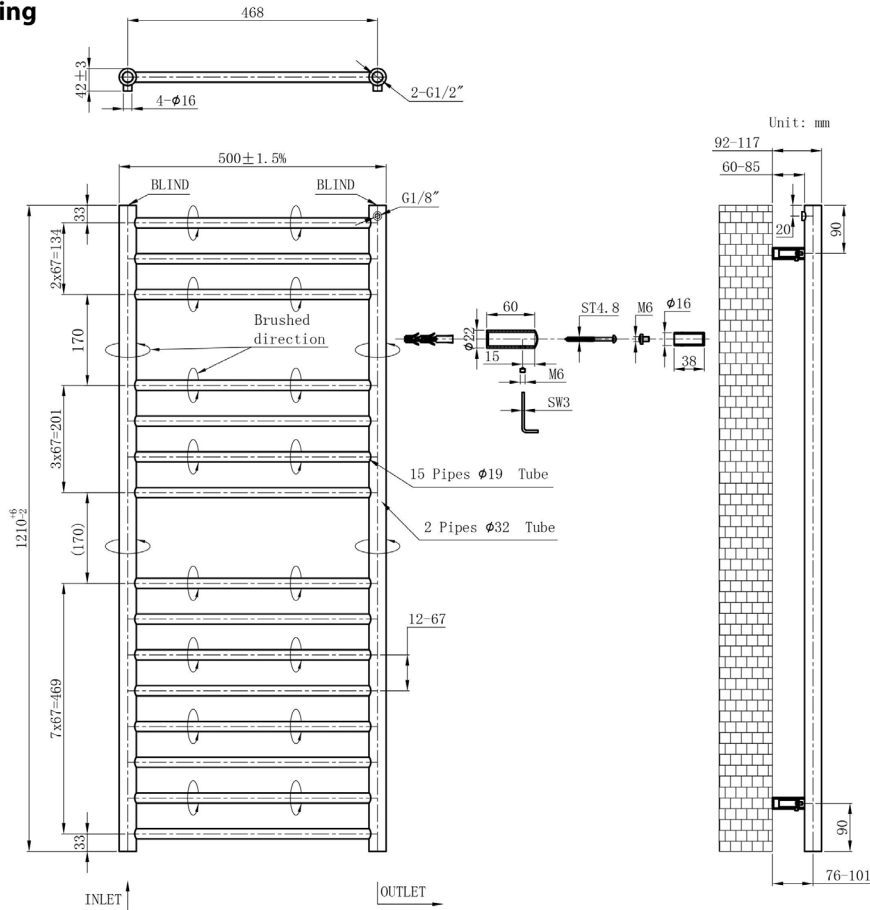

DATASHEET

Image

General Information

Product:	41.0888
Description:	Violla II 1210 x 500 Stainless Steel Towel Rail
Brand:	Eastbrook Company
Colour:	Brushed
Height (mm):	1210mm
Width (mm):	500mm
Net Weight (kg):	5.18kg
Product Range:	Violla II

Product Specifications

Finish:	Brushed
BTU $\Delta T50^{\circ}\text{C}$:	945
BTU $\Delta T60^{\circ}\text{C}$:	1187
Watts $\Delta T50^{\circ}\text{C}$:	277
Watts $\Delta T60^{\circ}\text{C}$:	348

Drawing

Violla II 1210 x 500mm. Stainless Steel Brushed Technical Drawing

Eastbrook 
Eastbrook Road, Gloucester GL4 3DB
Technical Helpline : 01452 317890
Mon - Fri / 8am - 5pm
Email : technical@eastbrookco.com