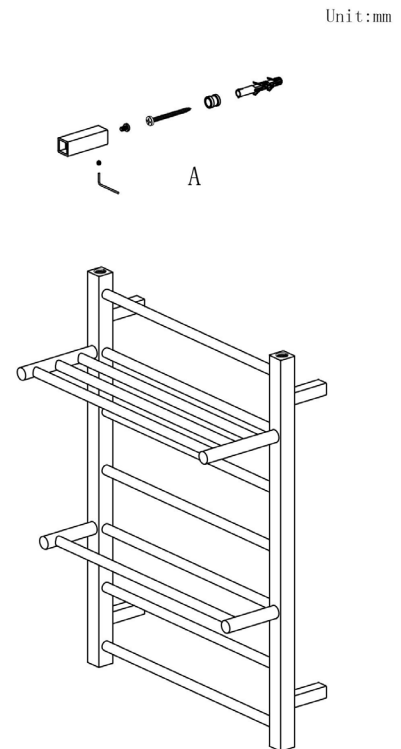

DATASHEET

Image

General Information

Product:	41.1116
Description:	Velino Stainless Steel Towel Rail 800 x 600
Brand:	Eastbrook Company
Colour:	Brushed
Material:	Stainless Steel
Height (mm):	800mm
Width (mm):	600mm
Product Range:	Velino

Product Specifications

Finish:	Brushed
BTU $\Delta T50^{\circ}\text{C}$:	914
BTU $\Delta T60^{\circ}\text{C}$:	1143
Watts $\Delta T50^{\circ}\text{C}$:	268
Watts $\Delta T60^{\circ}\text{C}$:	335

Drawing

Velino 800 x 600mm. Stainless Steel Brushed Technical Drawing

Eastbrook
Eastbrook Road, Gloucester GL4 3DB
Technical Helpline : 01452 317890
Mon - Fri / 8am - 5pm
Email : technical@eastbrookco.com