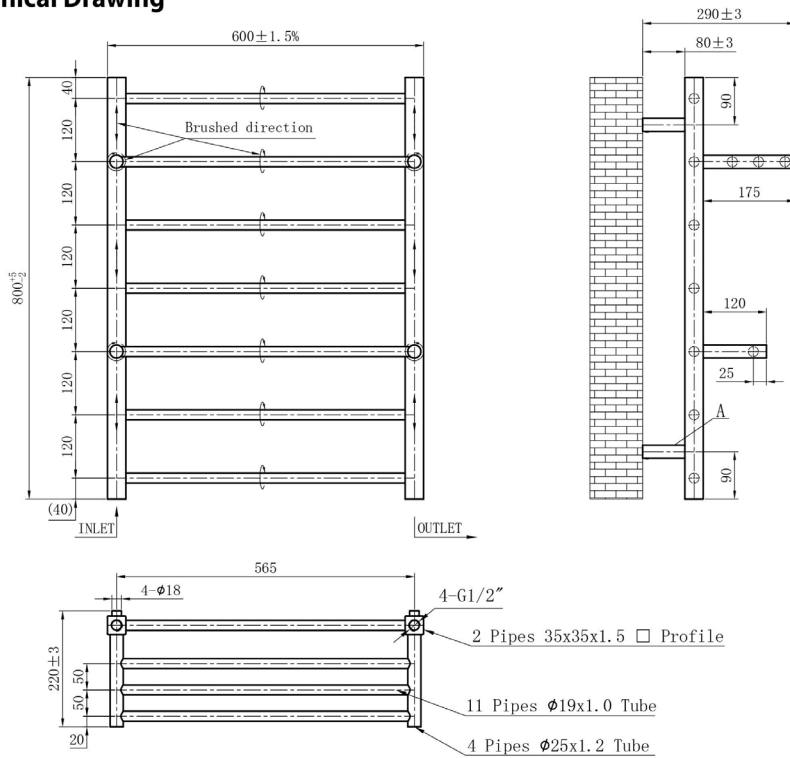

DATASHEET

Image

General Information

Product:	41.1116
Description:	Velino Stainless Steel Towel Rail 800 x 600
Brand:	Eastbrook Company
Colour:	Brushed
Material:	Stainless Steel
Height (mm):	800mm
Width (mm):	600mm
Product Range:	Velino

Product Specifications

Finish:	Brushed
BTU $\Delta T50^{\circ}\text{C}$:	914
BTU $\Delta T60^{\circ}\text{C}$:	1143
Watts $\Delta T50^{\circ}\text{C}$:	268
Watts $\Delta T60^{\circ}\text{C}$:	335

Drawing

Velino 800 x 600mm. Stainless Steel Brushed Technical Drawing

Eastbrook
Eastbrook Road, Gloucester GL4 3DB
Technical Helpline : 01452 317890
Mon - Fri / 8am - 5pm
Email : technical@eastbrookco.com