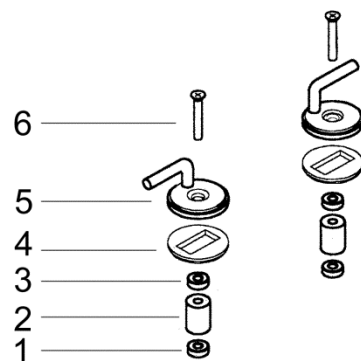

## 64.0003 - Colorado seat White

**B**

s/n	Part/Description
A	Seat Cover Hinge Set
1	Metal nut
2	EPDM plug
3	Metal washer
4	Hinge pad
5	Hinge Body
6	Fixing bolt

B	Seat Cover Hinge Set
7	Seat
8	Cover
9	Cover pad
10	Seat pad

**A**