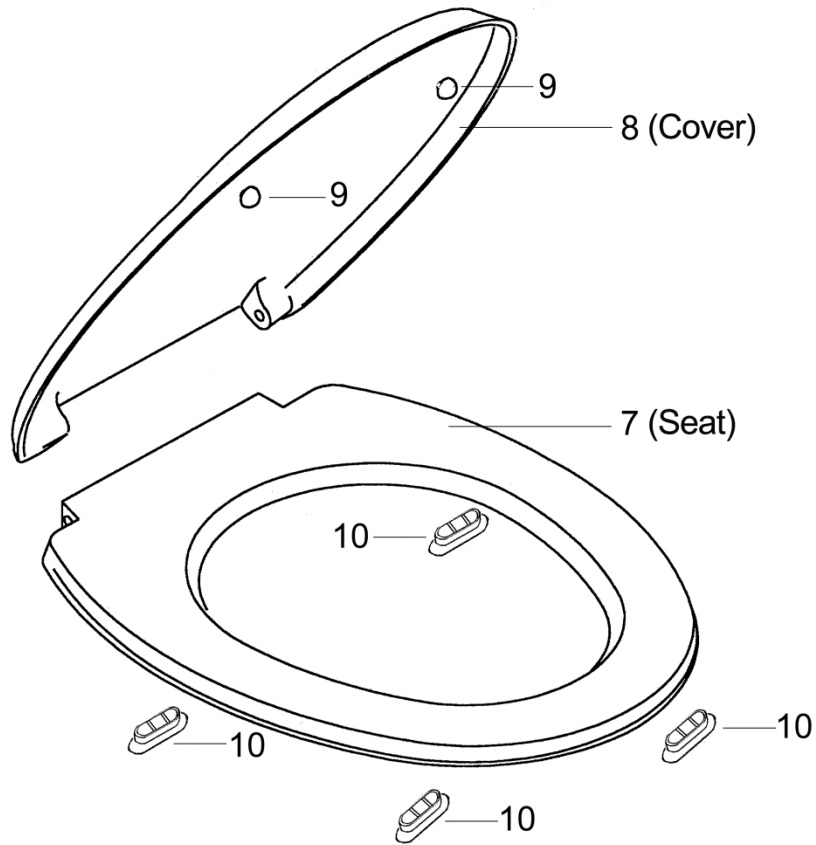

## 64.0003 - Colorado seat White

**B**

s/n	Part/Description
A	Seat Cover Hinge Set
1	Metal nut
2	EPDM plug
3	Metal washer
4	Hinge pad
5	Hinge Body
6	Fixing bolt

B	Seat Cover Hinge Set
7	Seat
8	Cover
9	Cover pad
10	Seat pad

**A**